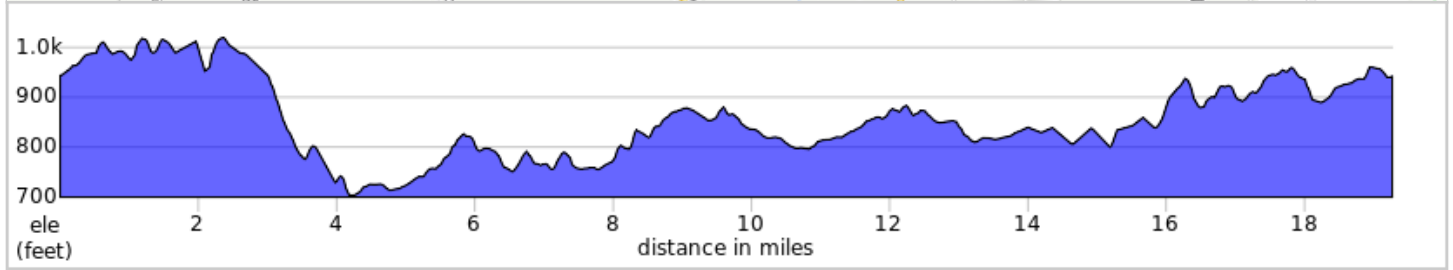

FCC Mont Alto C 2023

Dist	Note
0.0	Start of route
0.0	L out of parking lot, and straight across Rt 233 onto Slabtown Rd
0.3	L onto Furnace Rd
2.1	Straight across to stay on Furnace Road
2.3	Slight L onto Tomstown Road
3.0	R onto Creager Rd
3.5	R onto Mentzer Gap Rd
4.0	Slight R onto Shoestring Hill Rd
4.2	R onto PA-997 N
4.7	L onto Hess Benedict Rd
5.9	R onto Burkholder Rd
6.6	L onto Manheim Rd
6.8	R onto PA-316 N
7.1	L onto Pump House Rd
7.5	R onto Rock Hill Rd
8.9	R onto Hades Church Rd
8.9	L onto Rock Hill Rd

8.9 miles. +456/-534 feet

Dist	Note
9.8	R onto Grindstone Hill Rd
10.4	Straight across Wayne Ave, continue onto Church Rd
13.0	R onto New Franklin Rd
13.1	R onto Brechbill Lp Rd
14.6	Straight onto Mont Alto Road
14.7	R onto Duffield Road
15.8	R onto Oak Leaf Lane
15.9	L onto Bent Oak Drive
16.0	R onto Greenbriar Lane
16.4	R onto Greenbriar Terrace
16.9	R onto Fairway Drive West
17.4	Straight across Penn National Drive, becomes Fairway Drive S
18.1	R onto Anthony Highway, PA 997
18.2	L onto Orchard Road
19.3	Sharp L onto Campus Drive and back to parking lot
19.3	End of route

10.4 miles. +424/-329 feet