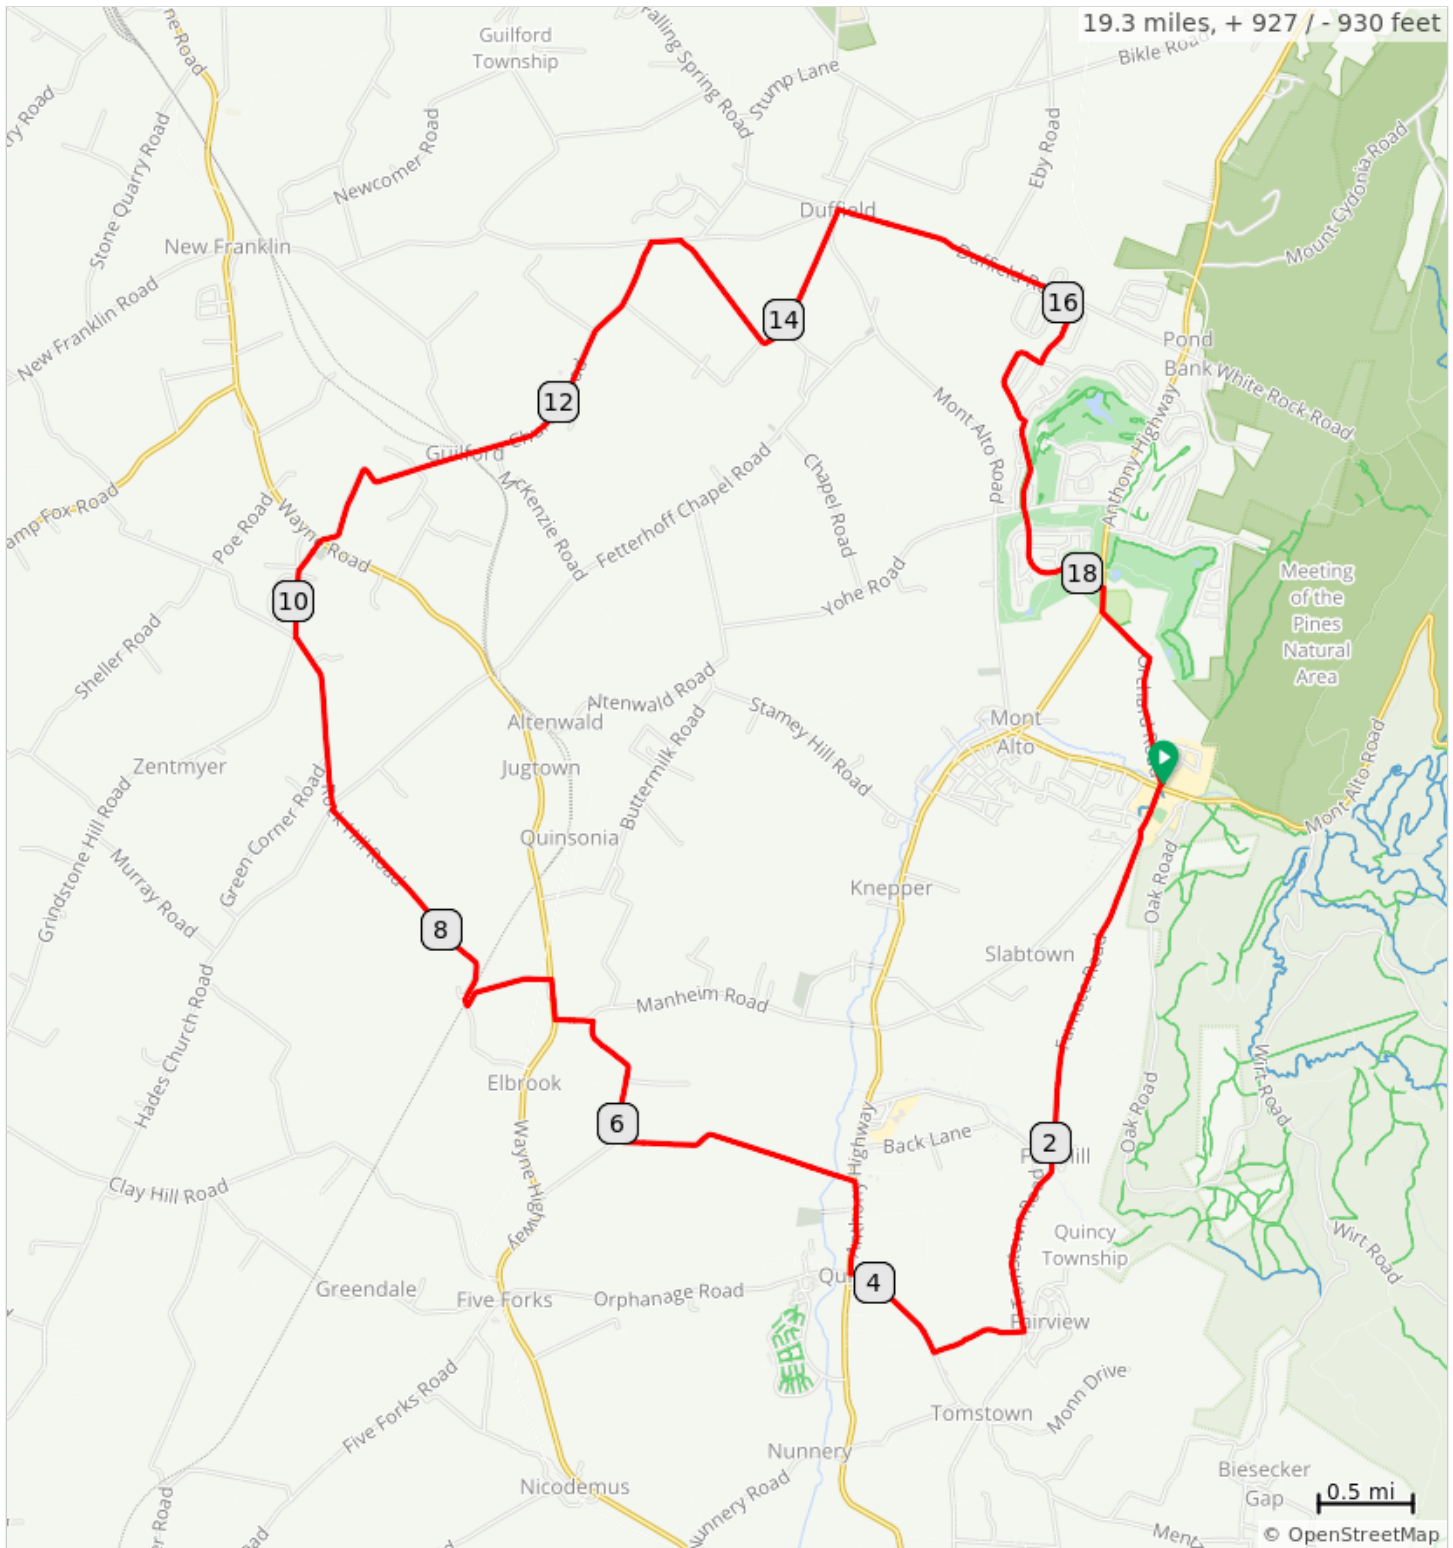

FCC Mont Alto C 2023

Dist	Note
0.0	Start of route
0.0	L out of parking lot, and straight across Rt 233 onto Slabtown Rd
0.3	L onto Furnace Rd
2.1	Straight across to stay on Furnace Road
2.3	Slight L onto Tomstown Road
3.0	R onto Creager Rd
3.5	R onto Mentzer Gap Rd
4.0	Slight R onto Shoestring Hill Rd
4.2	R onto PA-997 N
4.7	L onto Hess Benedict Rd
5.9	R onto Burkholder Rd
6.6	L onto Manheim Rd
6.8	R onto PA-316 N
7.1	L onto Pump House Rd
7.5	R onto Rock Hill Rd
8.9	R onto Hades Church Rd
8.9	L onto Rock Hill Rd

8.9 miles. +456/-534 feet

Dist	Note
9.8	R onto Grindstone Hill Rd
10.4	Straight across Wayne Ave, continue onto Church Rd
13.0	R onto New Franklin Rd
13.1	R onto Brechbill Lp Rd
14.6	Straight onto Mont Alto Road
14.7	R onto Duffield Road
15.8	R onto Oak Leaf Lane
15.9	L onto Bent Oak Drive
16.0	R onto Greenbriar Lane
16.4	R onto Greenbriar Terrace
16.9	R onto Fairway Drive West
17.4	Straight across Penn National Drive, becomes Fairway Drive S
18.1	R onto Anthony Highway, PA 997
18.2	L onto Orchard Road
19.3	Sharp L onto Campus Drive and back to parking lot
19.3	End of route

10.4 miles. +424/-329 feet