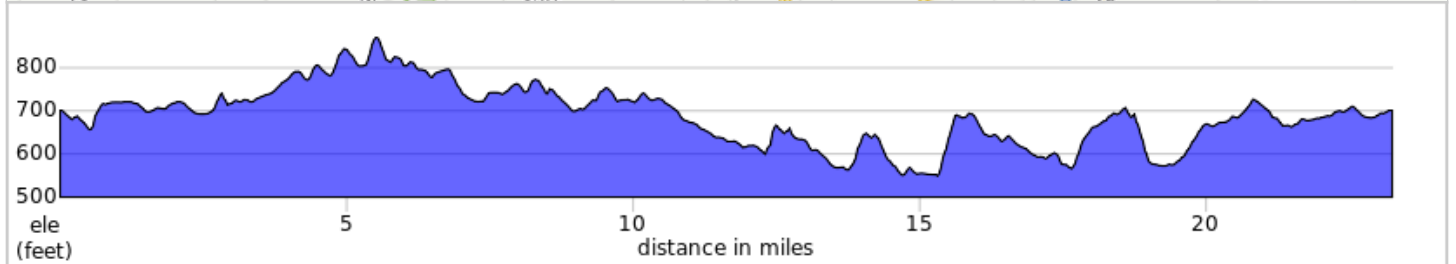

# FCC Pleasant Hall C 2021

Dist	Note
0.0	Start of route
0.0	R onto PA-533 W, Upper Strasburg Rd
3.1	R onto Mountain Rd
7.1	L onto PA-997 N, Cumberland Highway
7.5	R onto PA-641 E/PA-997 N
7.6	L onto PA-997 N
10.6	R onto Mountain Rd/Otterbein Church Rd
12.5	L onto PA-641 E
12.6	R onto Paxton Run Rd
15.3	L onto McClays Mill Rd
15.7	R onto Fernwood Rd
16.6	R onto Mongul Hill Rd
18.4	Straight across Roxbury Rd
19.4	R onto PA-533 W, Orrstown Rd
23.2	R onto PA-997 N, and back to Pleasant Hall VFD
23.2	End of route

23.2 miles. +1252/-1252 feet