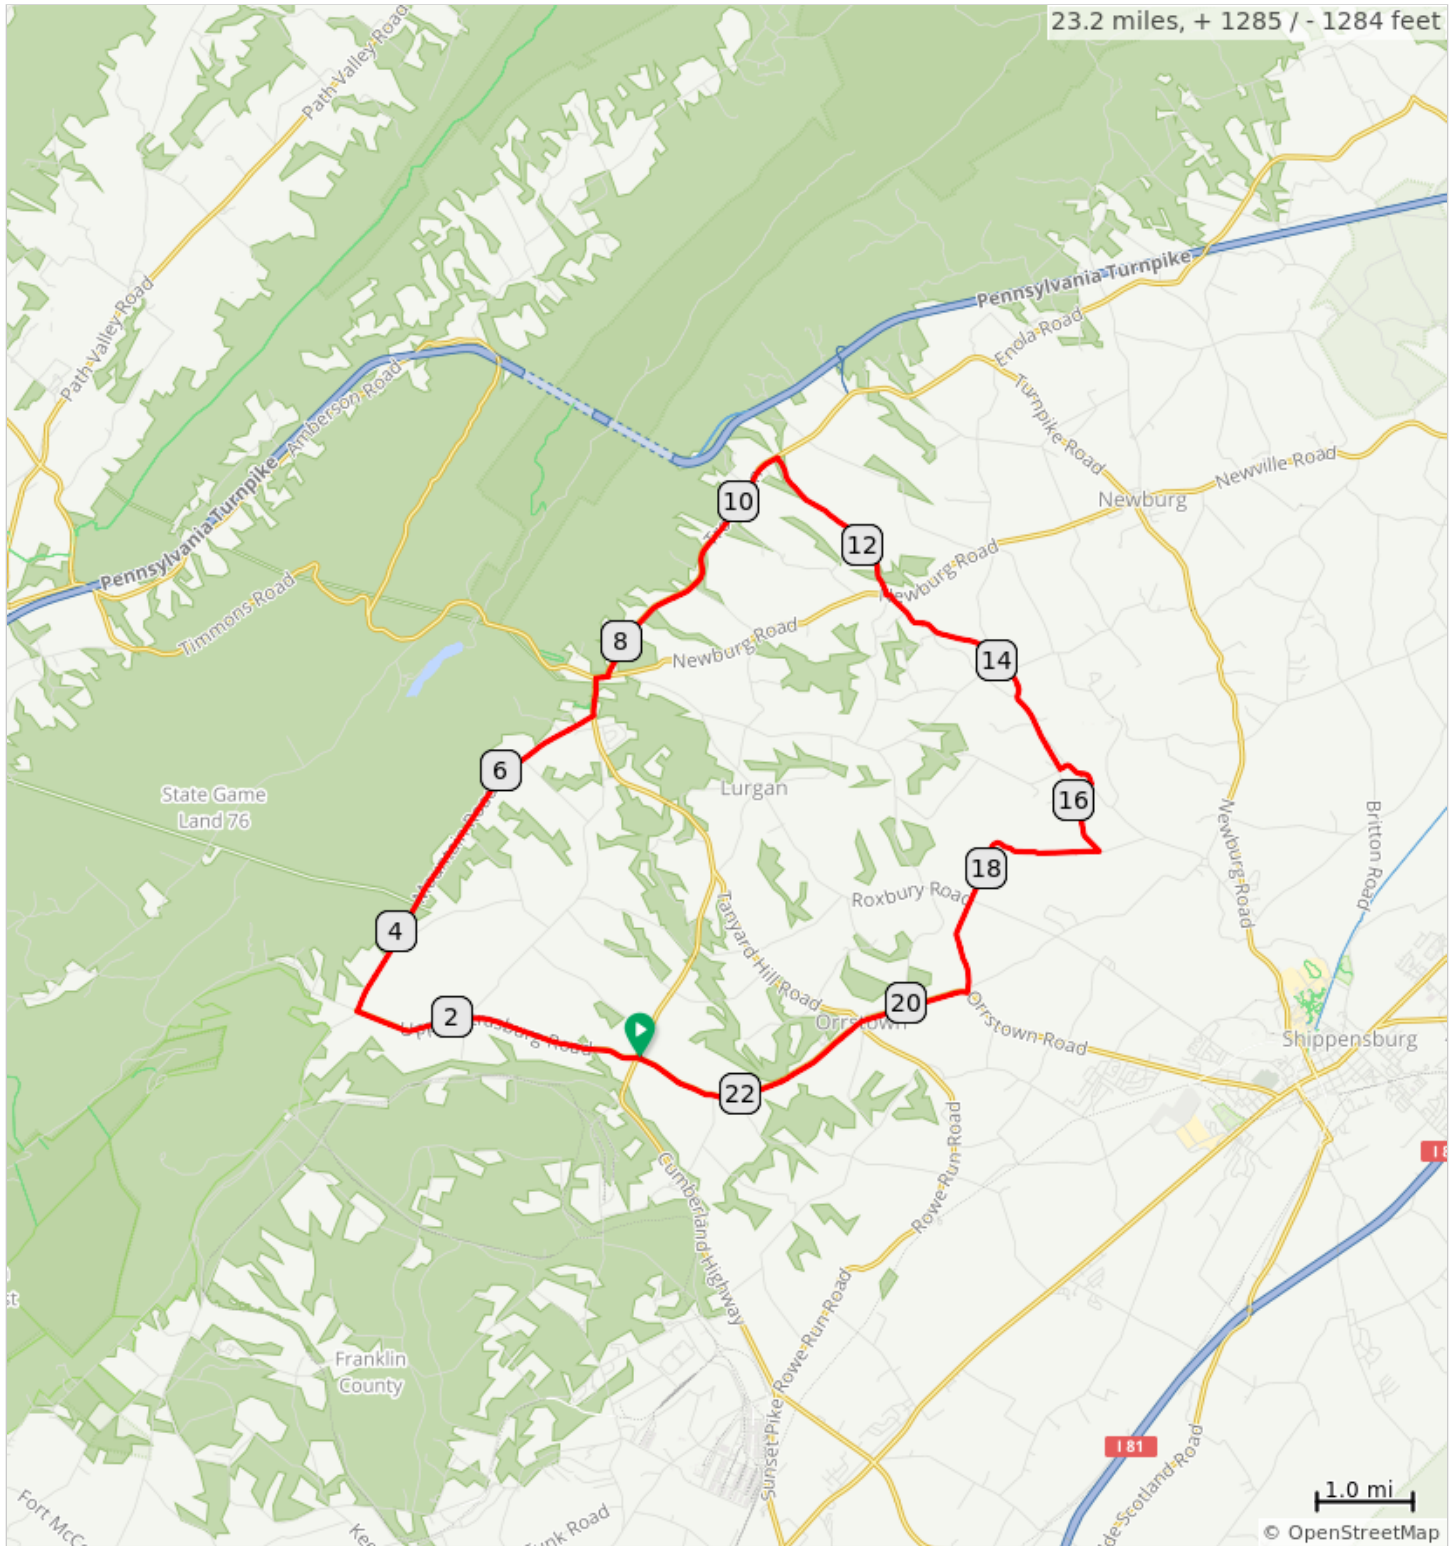

# FCC Pleasant Hall C 2021

Dist	Note
0.0	Start of route
0.0	R onto PA-533 W, Upper Strasburg Rd
3.1	R onto Mountain Rd
7.1	L onto PA-997 N, Cumberland Highway
7.5	R onto PA-641 E/PA-997 N
7.6	L onto PA-997 N
10.6	R onto Mountain Rd/Otterbein Church Rd
12.5	L onto PA-641 E
12.6	R onto Paxton Run Rd
15.3	L onto McClays Mill Rd
15.7	R onto Fernwood Rd
16.6	R onto Mongul Hill Rd
18.4	Straight across Roxbury Rd
19.4	R onto PA-533 W, Orrstown Rd
23.2	R onto PA-997 N, and back to Pleasant Hall VFD
23.2	End of route

23.2 miles. +1252/-1252 feet