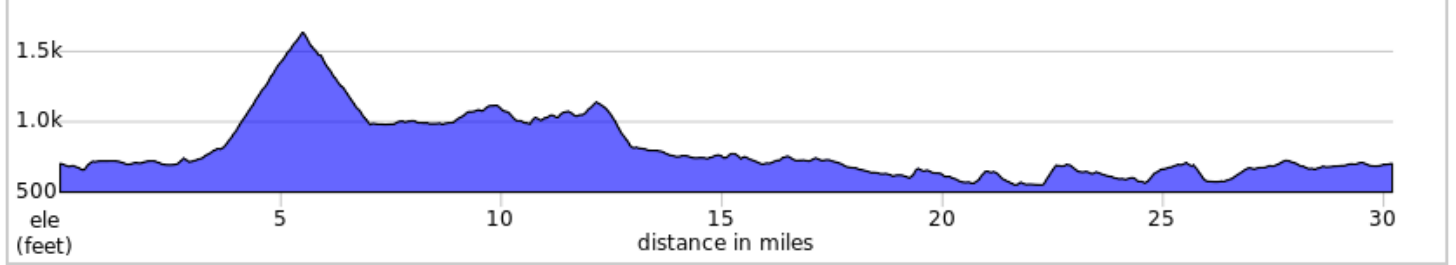

# FCC Pleasant Hall AB 2021

Dist	Note
0.0	Start of route
0.0	R onto PA-533 W, Upper Strasburg Rd
7.1	R onto Lower Horse Valley Rd
12.2	Slight R onto PA-641 E, Forge Hill Rd
14.6	L onto PA-997 N, Cumberland Highway
17.6	R onto Mountain Rd/Otterbein Church Rd
19.5	L onto PA-641 E
19.5	R onto Paxton Run Rd
22.2	L onto McClays Mill Rd
22.7	R onto Fernwood Rd
23.5	R onto Mongul Hill Rd
25.3	Straight across Roxbury Rd
26.3	R onto PA-533 W, Orrstown Rd
30.2	R onto PA-997 N and back to Pleasant Valley VFD
30.2	End of route

30.2 miles. +2273/-2272 feet