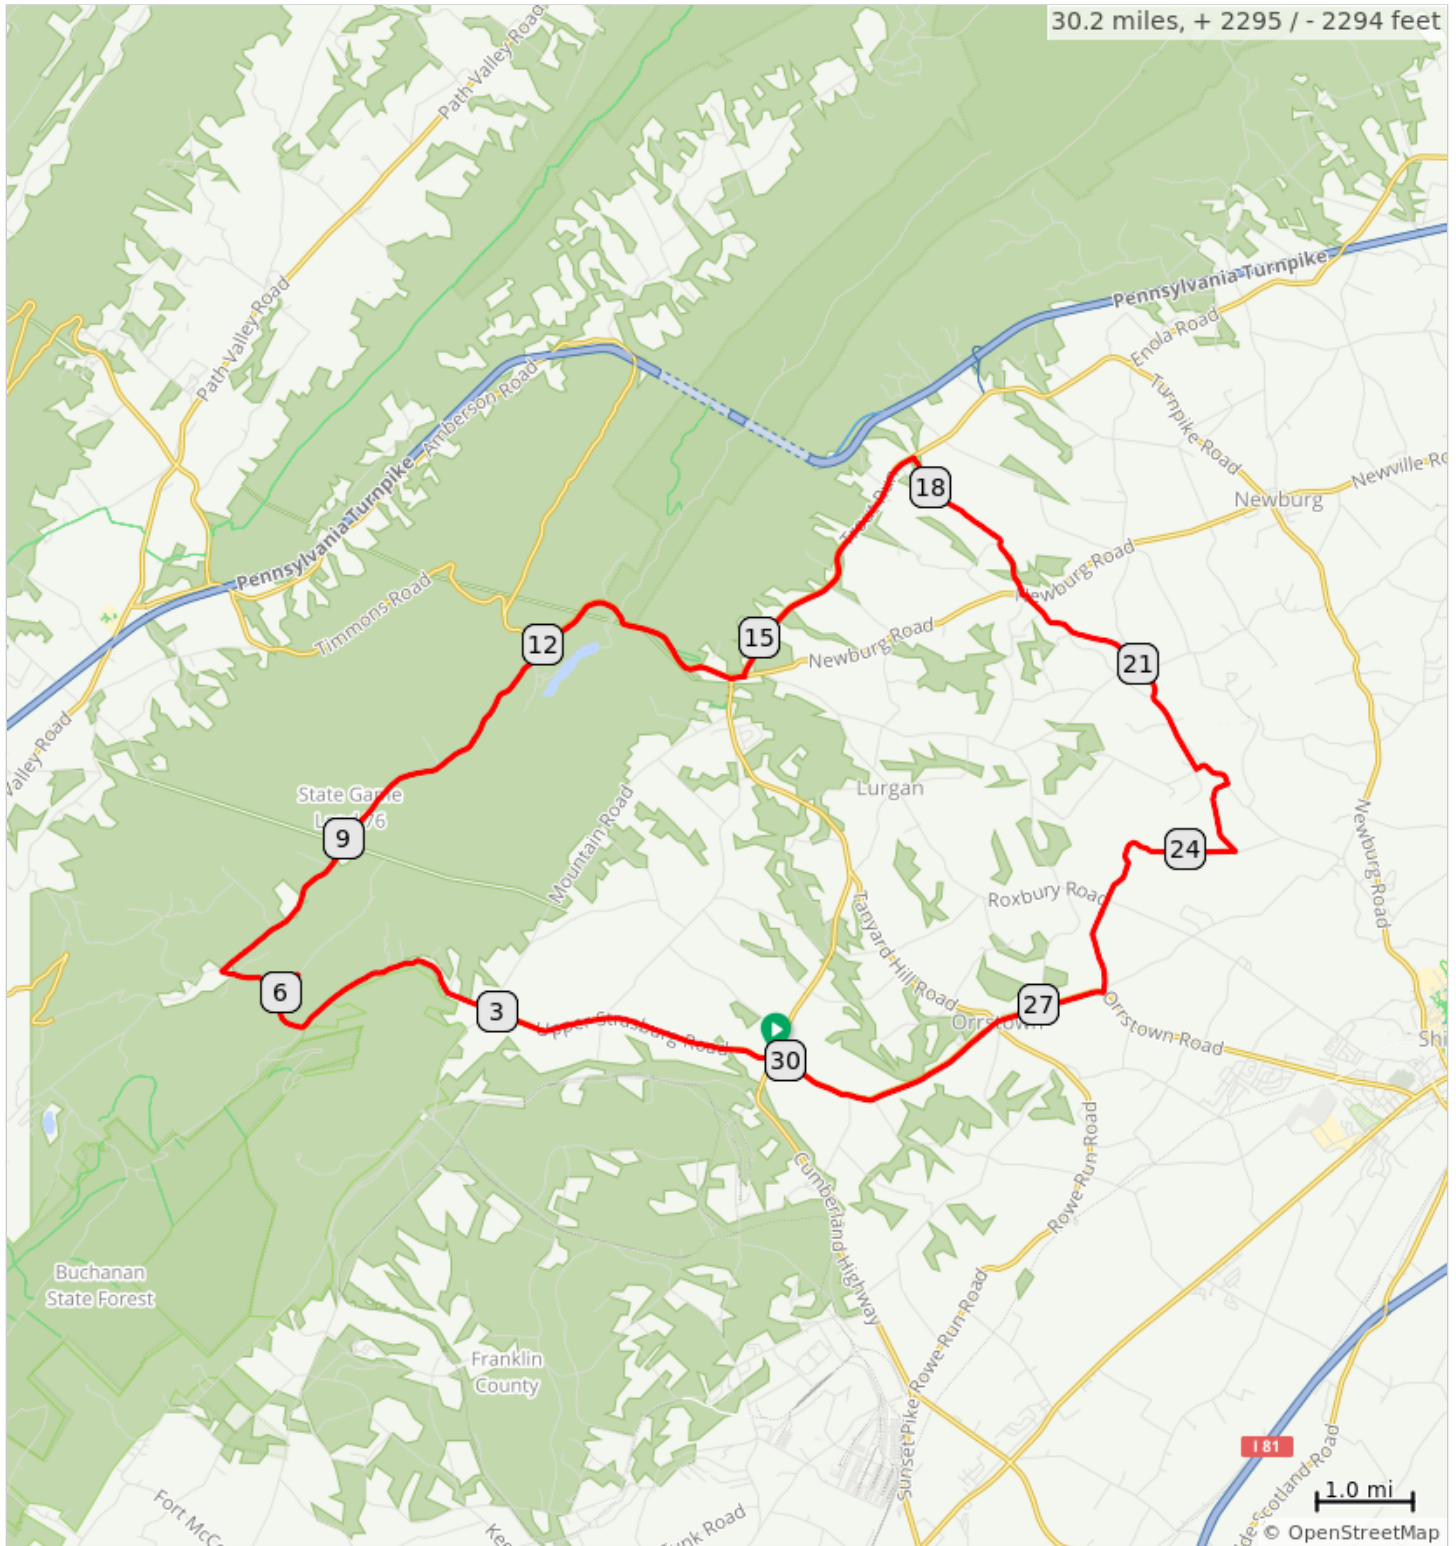

# FCC Pleasant Hall AB 2021

Dist	Note
0.0	Start of route
0.0	R onto PA-533 W, Upper Strasburg Rd
7.1	R onto Lower Horse Valley Rd
12.2	Slight R onto PA-641 E, Forge Hill Rd
14.6	L onto PA-997 N, Cumberland Highway
17.6	R onto Mountain Rd/Otterbein Church Rd
19.5	L onto PA-641 E
19.5	R onto Paxton Run Rd
22.2	L onto McClays Mill Rd
22.7	R onto Fernwood Rd
23.5	R onto Mongul Hill Rd
25.3	Straight across Roxbury Rd
26.3	R onto PA-533 W, Orrstown Rd
30.2	R onto PA-997 N and back to Pleasant Valley VFD
30.2	End of route

30.2 miles. +2273/-2272 feet