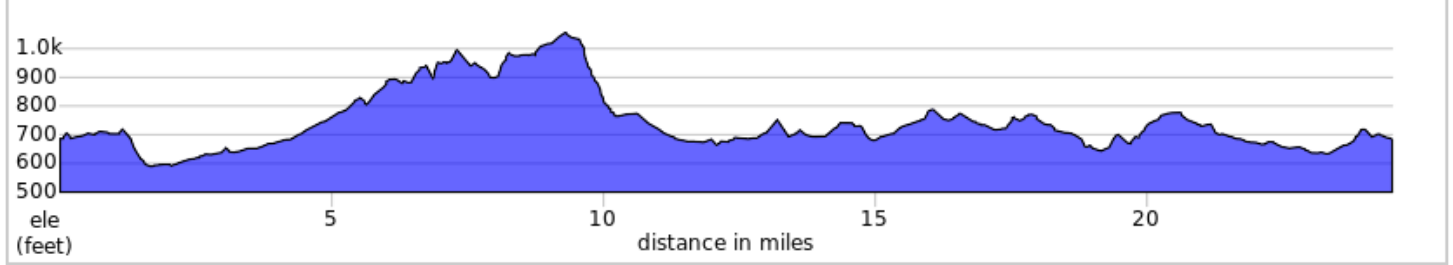

FCC Summitview C 2019

Dist	Note
0.0	Start of route
0.5	L out of parking lot, then Turn L onto Myrtle Avenue
0.7	L onto Clayton Avenue, PA 997
1.0	L onto State Hill Road, PA 997
1.5	L onto Welty Road
2.6	R onto Amsterdam Road
3.8	L onto Midvale Road
4.2	R onto Airport Road
4.8	Slight R onto Pen Mar Road
5.3	R onto Lower Edgemont Road
5.8	Sharp L onto Old Pen Mar Road
6.1	Sharp R onto Upper Edgemont Road
10.6	Sharp R onto Greensburg Road
11.8	Slight R
11.8	R onto Welty Church Road
13.6	Slight L onto Frazier Road
13.7	Slight R onto Rinehart Road
14.7	R onto Ringgold Pike, MD 418

14.7 miles. +743/-698 feet

Dist	Note
15.0	R onto Harbaugh Church Road
15.9	Continue onto Harbaugh Church Road
16.6	Sharp L onto Pen Mar Road
16.8	Slight R onto Pen Mar Road
17.0	L onto Old Route 16
17.2	R onto Washington Township Boulevard
19.9	R onto Gehr Road
21.0	L onto Gehr Road
21.4	R onto Country Club Road
23.3	Keep R onto Country Club Road
24.0	Continue onto North East Avenue
24.1	L onto Eastland Road
24.2	Keep R
24.3	R onto Mickley Avenue
24.5	End of route

9.8 miles. +411/-413 feet