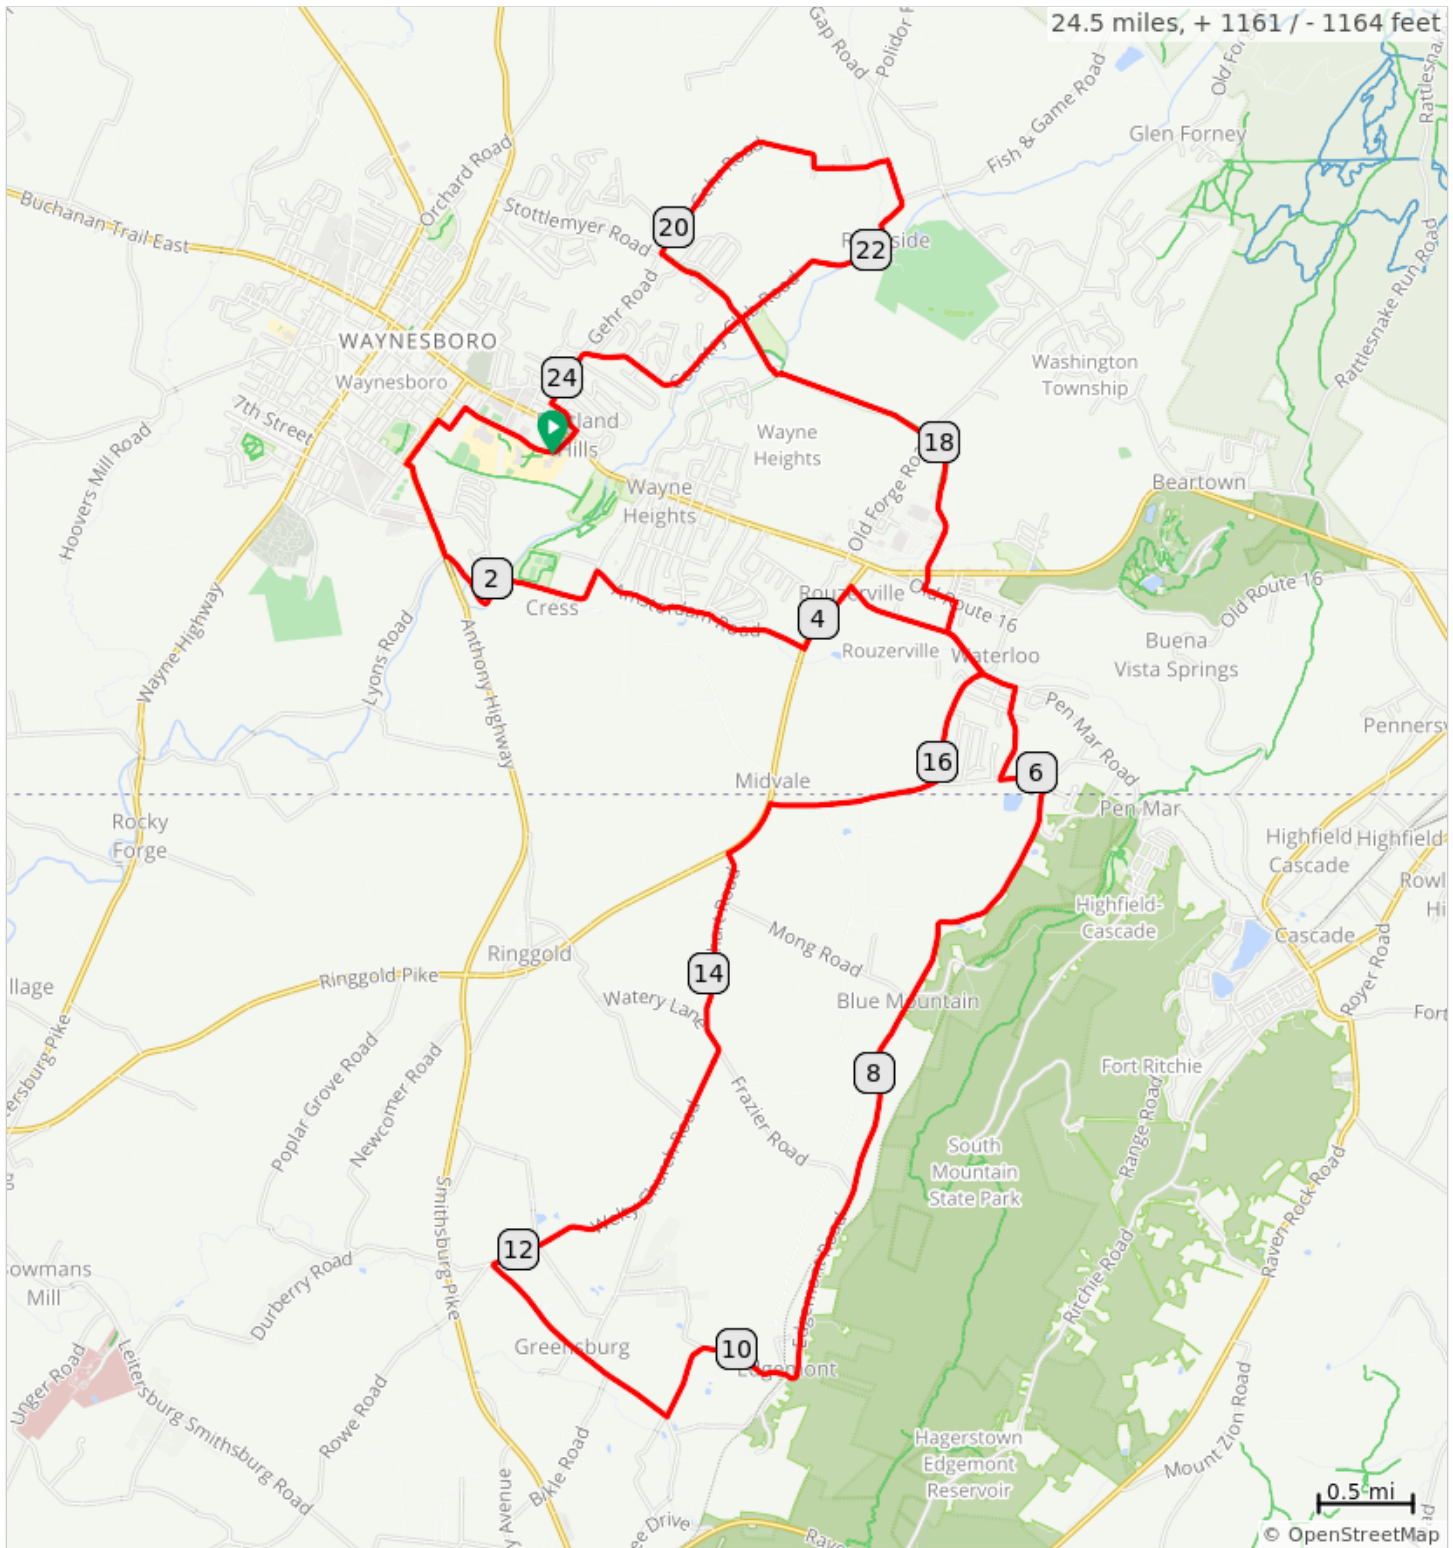

FCC Summitview C 2019

Dist	Note
0.0	Start of route
0.5	L out of parking lot, then Turn L onto Myrtle Avenue
0.7	L onto Clayton Avenue, PA 997
1.0	L onto State Hill Road, PA 997
1.5	L onto Welty Road
2.6	R onto Amsterdam Road
3.8	L onto Midvale Road
4.2	R onto Airport Road
4.8	Slight R onto Pen Mar Road
5.3	R onto Lower Edgemont Road
5.8	Sharp L onto Old Pen Mar Road
6.1	Sharp R onto Upper Edgemont Road
10.6	Sharp R onto Greensburg Road
11.8	Slight R
11.8	R onto Welty Church Road
13.6	Slight L onto Frazier Road
13.7	Slight R onto Rinehart Road
14.7	R onto Ringgold Pike, MD 418

14.7 miles. +743/-698 feet

Dist	Note
15.0	R onto Harbaugh Church Road
15.9	Continue onto Harbaugh Church Road
16.6	Sharp L onto Pen Mar Road
16.8	Slight R onto Pen Mar Road
17.0	L onto Old Route 16
17.2	R onto Washington Township Boulevard
19.9	R onto Gehr Road
21.0	L onto Gehr Road
21.4	R onto Country Club Road
23.3	Keep R onto Country Club Road
24.0	Continue onto North East Avenue
24.1	L onto Eastland Road
24.2	Keep R
24.3	R onto Mickley Avenue
24.5	End of route

9.8 miles. +411/-413 feet