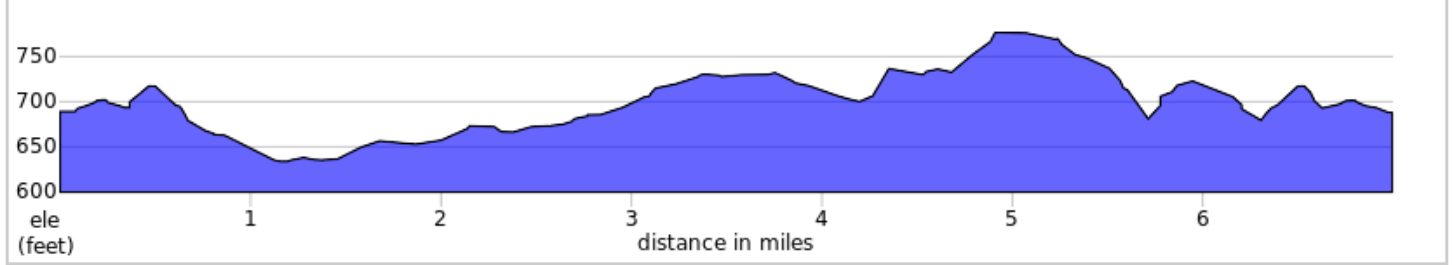

# FCC Summitview E 2020

Ride Safe!

Dist	Type	Note	Next
0.0		Start of route	0.1
0.1		R out of parking lot, straight across Rt 16, then Turn L onto Summit Avenue	0.1
0.3		Slight L onto Eastland Road	0.1
0.3		R onto North East Avenue	0.3
0.6		Slight R onto Country Club Road	2.2
2.9		R onto Fish & Game Road	0.2
3.1		Sharp L onto Mentzer Gap Road	0.7
3.8		Sharp L onto Country Club Road	0.4
4.1		R onto Gehr Road	0.4
4.5		R onto Gehr Road	2.0
6.5		Continue onto North East Avenue	0.0
6.6		L onto Mountain View Road	0.1
6.6		R onto Eastmont Place	0.1

6.6 miles. +258/-249 feet

Dist	Type	Note	Next
6.7		L onto Eastland Road	0.0
6.7		Slight R	0.1
6.9		R onto Mickley Avenue	0.1
7.0		End of route	0.0

0.4 miles. +2/-13 feet