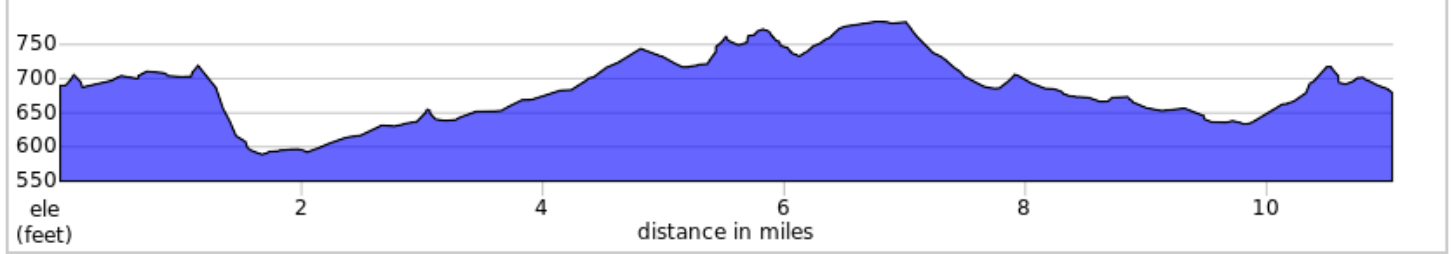

FCC Summitview D 2019

11.0 miles, + 423 / - 426 feet

Dist	Note
0.0	Start of route
0.5	L out of parking lot, then Turn L onto Myrtle Avenue
0.7	L onto Clayton Avenue, PA 997
1.0	L onto State Hill Road, PA 997
1.5	L onto Welty Road
2.6	R onto Amsterdam Road
3.8	L onto Midvale Road
4.2	R onto Airport Road
4.8	Sharp L onto Pen Mar Road
5.0	L onto Old Route 16
5.2	R onto Washington Township Boulevard
6.1	R onto Old Forge Rd
7.0	L onto Mentzer Gap Road
7.9	L onto Fish & Game Road
8.1	L onto Country Club Road
10.5	Continue onto North East Avenue
10.7	L onto Eastland Road
10.7	Slight R

10.7 miles. +400/-393 feet

Dist	Note
10.9	R onto Mickley Avenue
11.0	End of route

0.3 miles. +0/-7 feet