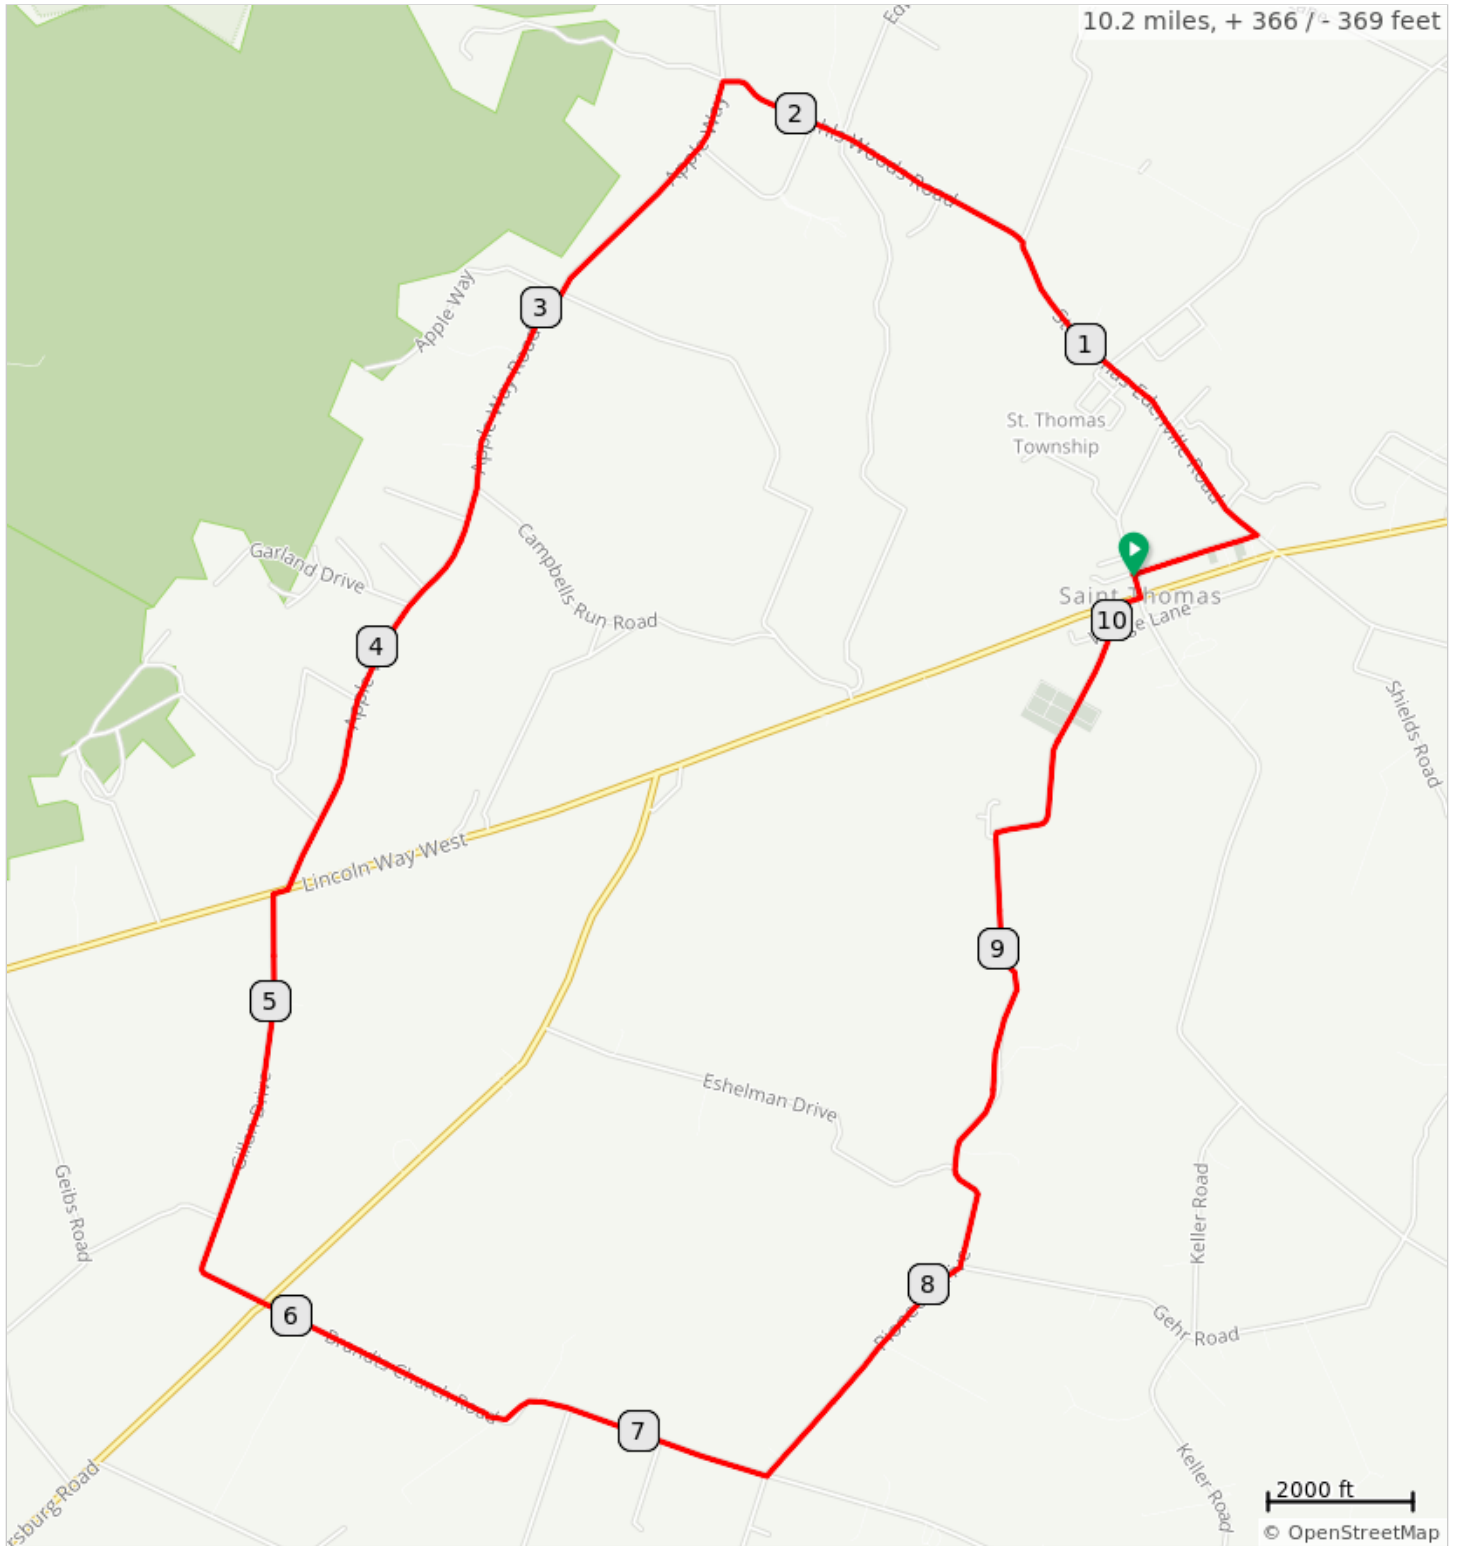

# FCC St Thomas DE 2022

Dist	Note
0.0	Start of route
0.0	L out of parking lot, onto Schoolhouse Lane (Alley)
0.3	L onto St Thomas Edenville Rd
1.3	L onto Diehls Woods Road
2.2	L onto Apple Way
4.7	CAUTION: Turn R onto Lincoln Way West, US 30
4.7	Quick L onto Gillan Drive
5.9	Cross 416, Mercersburg Road, onto Brandt's Church Road
7.3	L onto Pioneer Drive. NO Road Sign, turn is just after church at SS.
10.0	R onto Lincoln Way West, US 30
10.1	L onto Schoolhouse Road
10.2	L onto Schoolhouse Lane
10.2	End of route

10.2 miles. +364/-368 feet