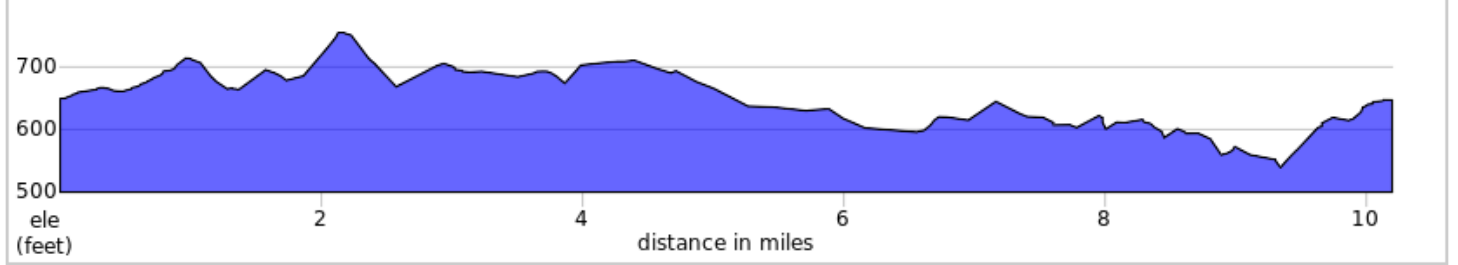

# FCC St Thomas DE 2022

Dist	Note
0.0	Start of route
0.0	L out of parking lot, onto Schoolhouse Lane (Alley)
0.3	L onto St Thomas Edenville Rd
1.3	L onto Diehls Woods Road
2.2	L onto Apple Way
4.7	CAUTION: Turn R onto Lincoln Way West, US 30
4.7	Quick L onto Gillan Drive
5.9	Cross 416, Mercersburg Road, onto Brandt's Church Road
7.3	L onto Pioneer Drive. NO Road Sign, turn is just after church at SS.
10.0	R onto Lincoln Way West, US 30
10.1	L onto Schoolhouse Road
10.2	L onto Schoolhouse Lane
10.2	End of route

10.2 miles. +364/-368 feet