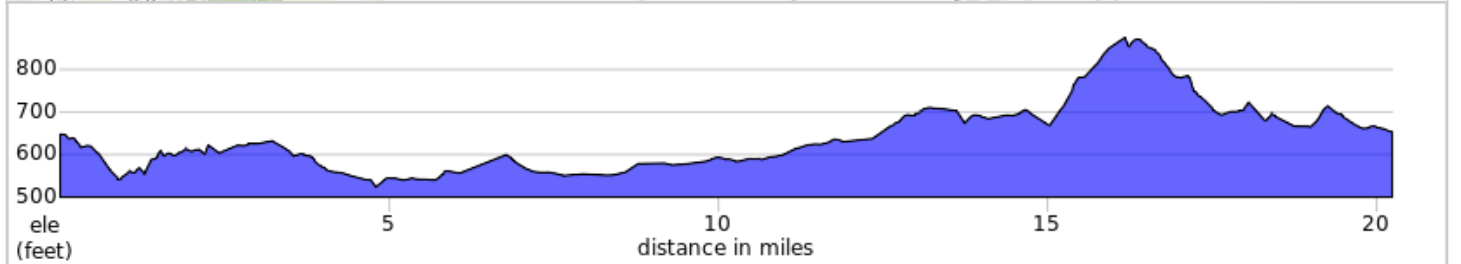

FCC St Thomas C R 2023

Dist	Note
0.0	Start of route
0.0	L out of parking lot onto School House Rd
0.1	Continue onto St Thomas Williamson Rd
0.1	R onto Village Ln
0.2	L onto Pioneer Dr
2.9	Straight across Valley Camp Rd
3.8	L onto Rockdale Rd
5.3	R onto Stitzells Rd
7.1	R onto Lemar Rd
9.4	R onto Parnell Dr
10.7	R onto PA-416 N
11.7	L onto Gillan Dr
12.9	R onto US-30 E
12.9	L onto Apple Way
16.4	R onto Mountain Brook Rd
17.2	Slight L to stay on Mountain Brook Rd
17.3	R to stay on Mountain Brook Rd

17.3 miles. +584/-482 feet

Dist	Note
17.7	R onto St Thomas-Edenville Rd
19.9	R onto Schoolhouse Ln E and back to parking lot
20.2	End of route

3.0 miles. +65/-108 feet