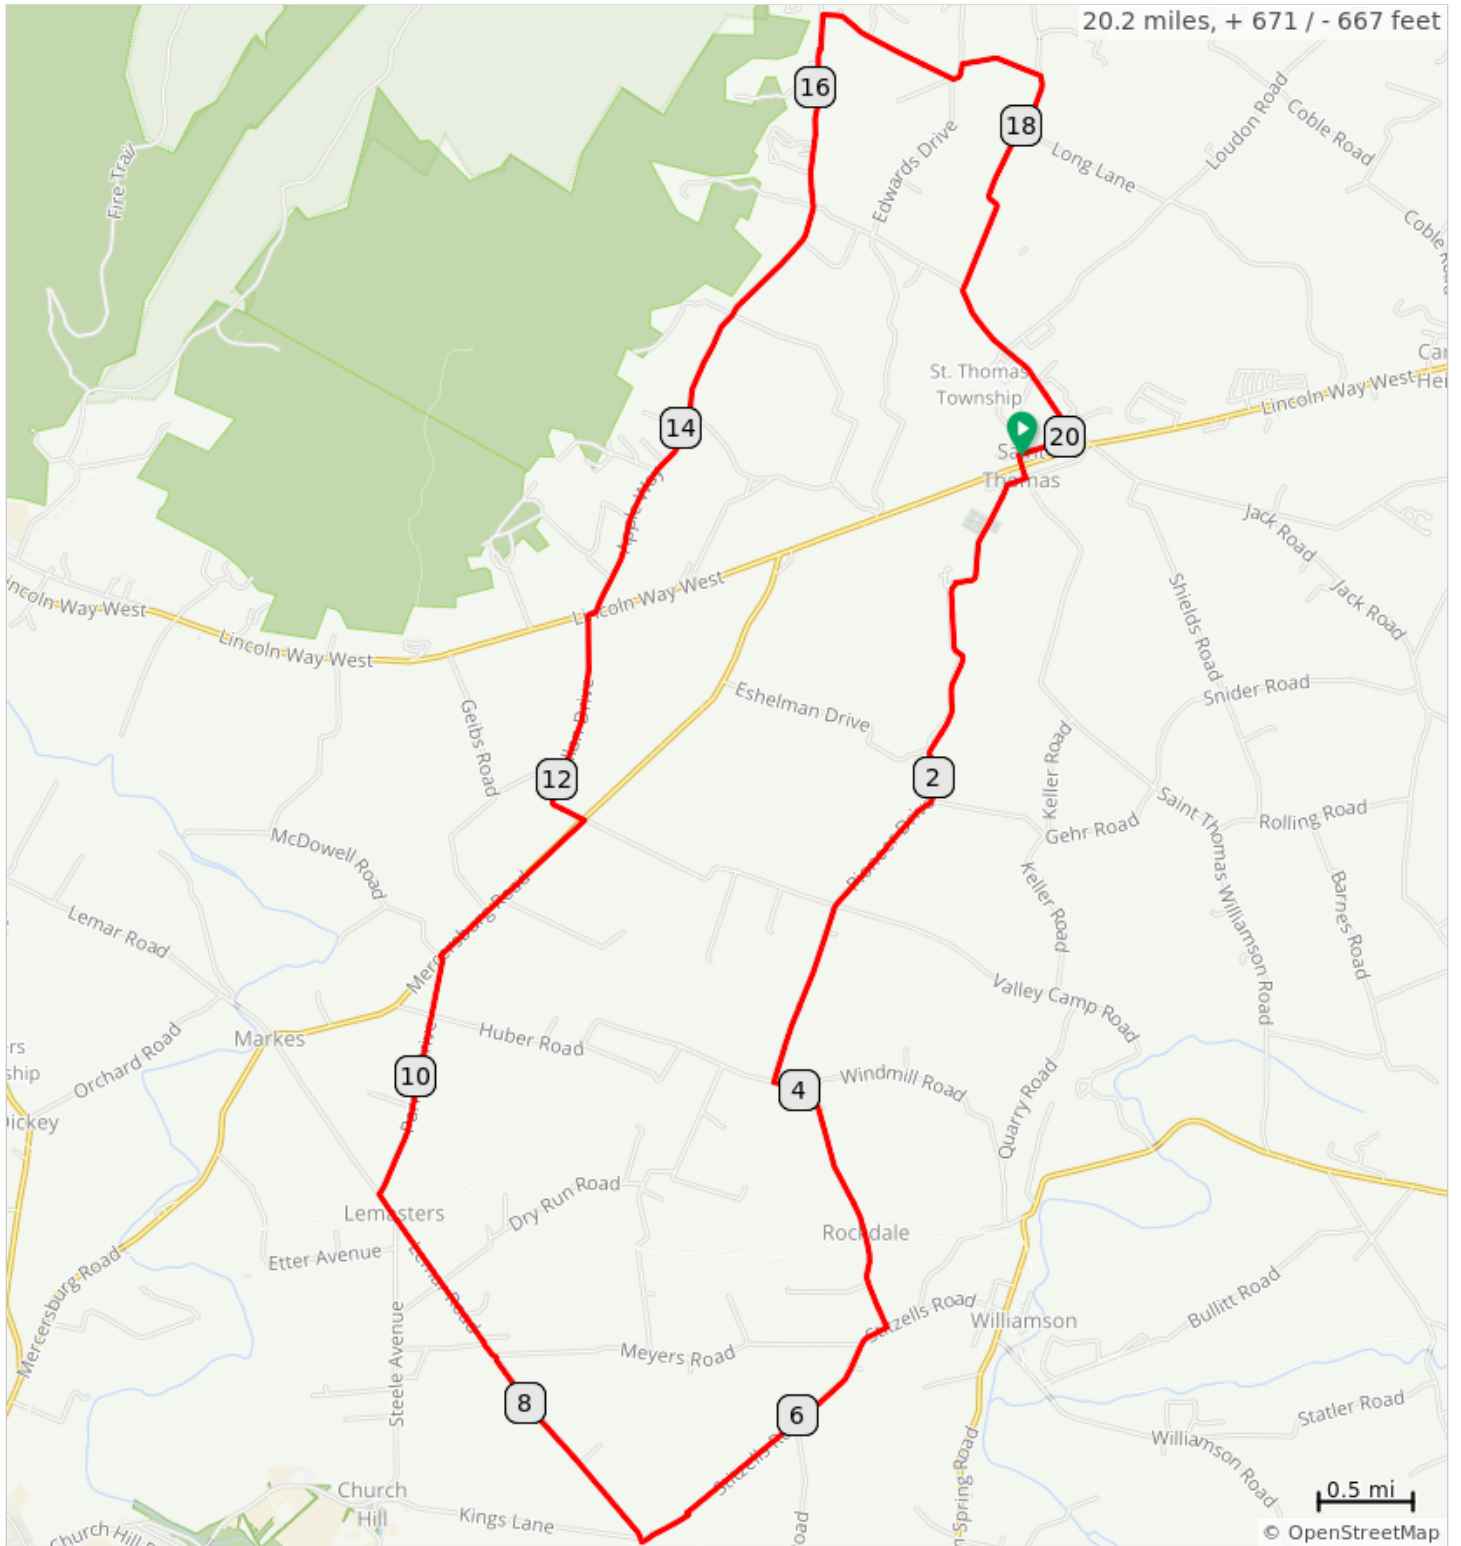

FCC St Thomas C R 2023

Dist	Note
0.0	Start of route
0.0	L out of parking lot onto School House Rd
0.1	Continue onto St Thomas Williamson Rd
0.1	R onto Village Ln
0.2	L onto Pioneer Dr
2.9	Straight across Valley Camp Rd
3.8	L onto Rockdale Rd
5.3	R onto Stitzells Rd
7.1	R onto Lemar Rd
9.4	R onto Parnell Dr
10.7	R onto PA-416 N
11.7	L onto Gillan Dr
12.9	R onto US-30 E
12.9	L onto Apple Way
16.4	R onto Mountain Brook Rd
17.2	Slight L to stay on Mountain Brook Rd
17.3	R to stay on Mountain Brook Rd

17.3 miles. +584/-482 feet

Dist	Note
17.7	R onto St Thomas-Edenville Rd
19.9	R onto Schoolhouse Ln E and back to parking lot
20.2	End of route

3.0 miles. +65/-108 feet