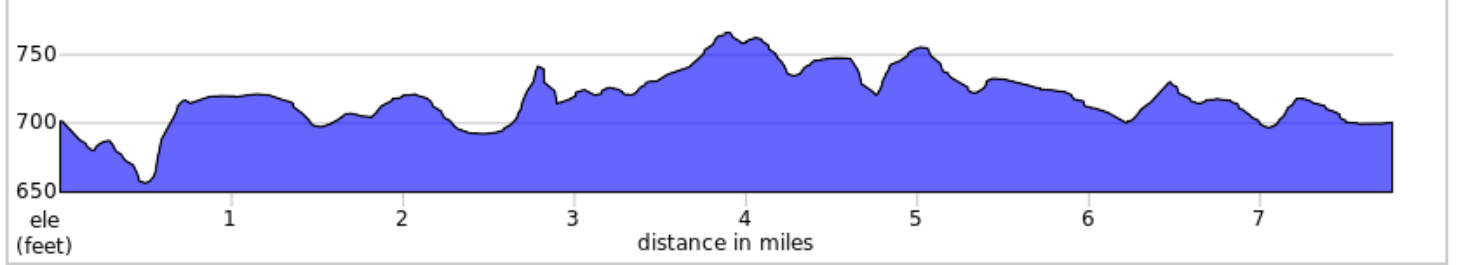

FCC Pleasant Hall E 2021

FCC Pleasant Hall E 2021

Dist	Note
0.0	Start of route
0.0	R onto PA-533 W, Upper Strasburg Rd
3.1	R onto Mountain Rd
3.9	Slight R onto Wye Rd
5.3	R onto Pine Rd
5.7	R onto Sandy Mt Rd
6.0	L onto Church Rd
7.5	R onto PA-997 S, and back to Pleasant Hall VFD
7.8	End of route

7.8 miles. +295/-295 feet
