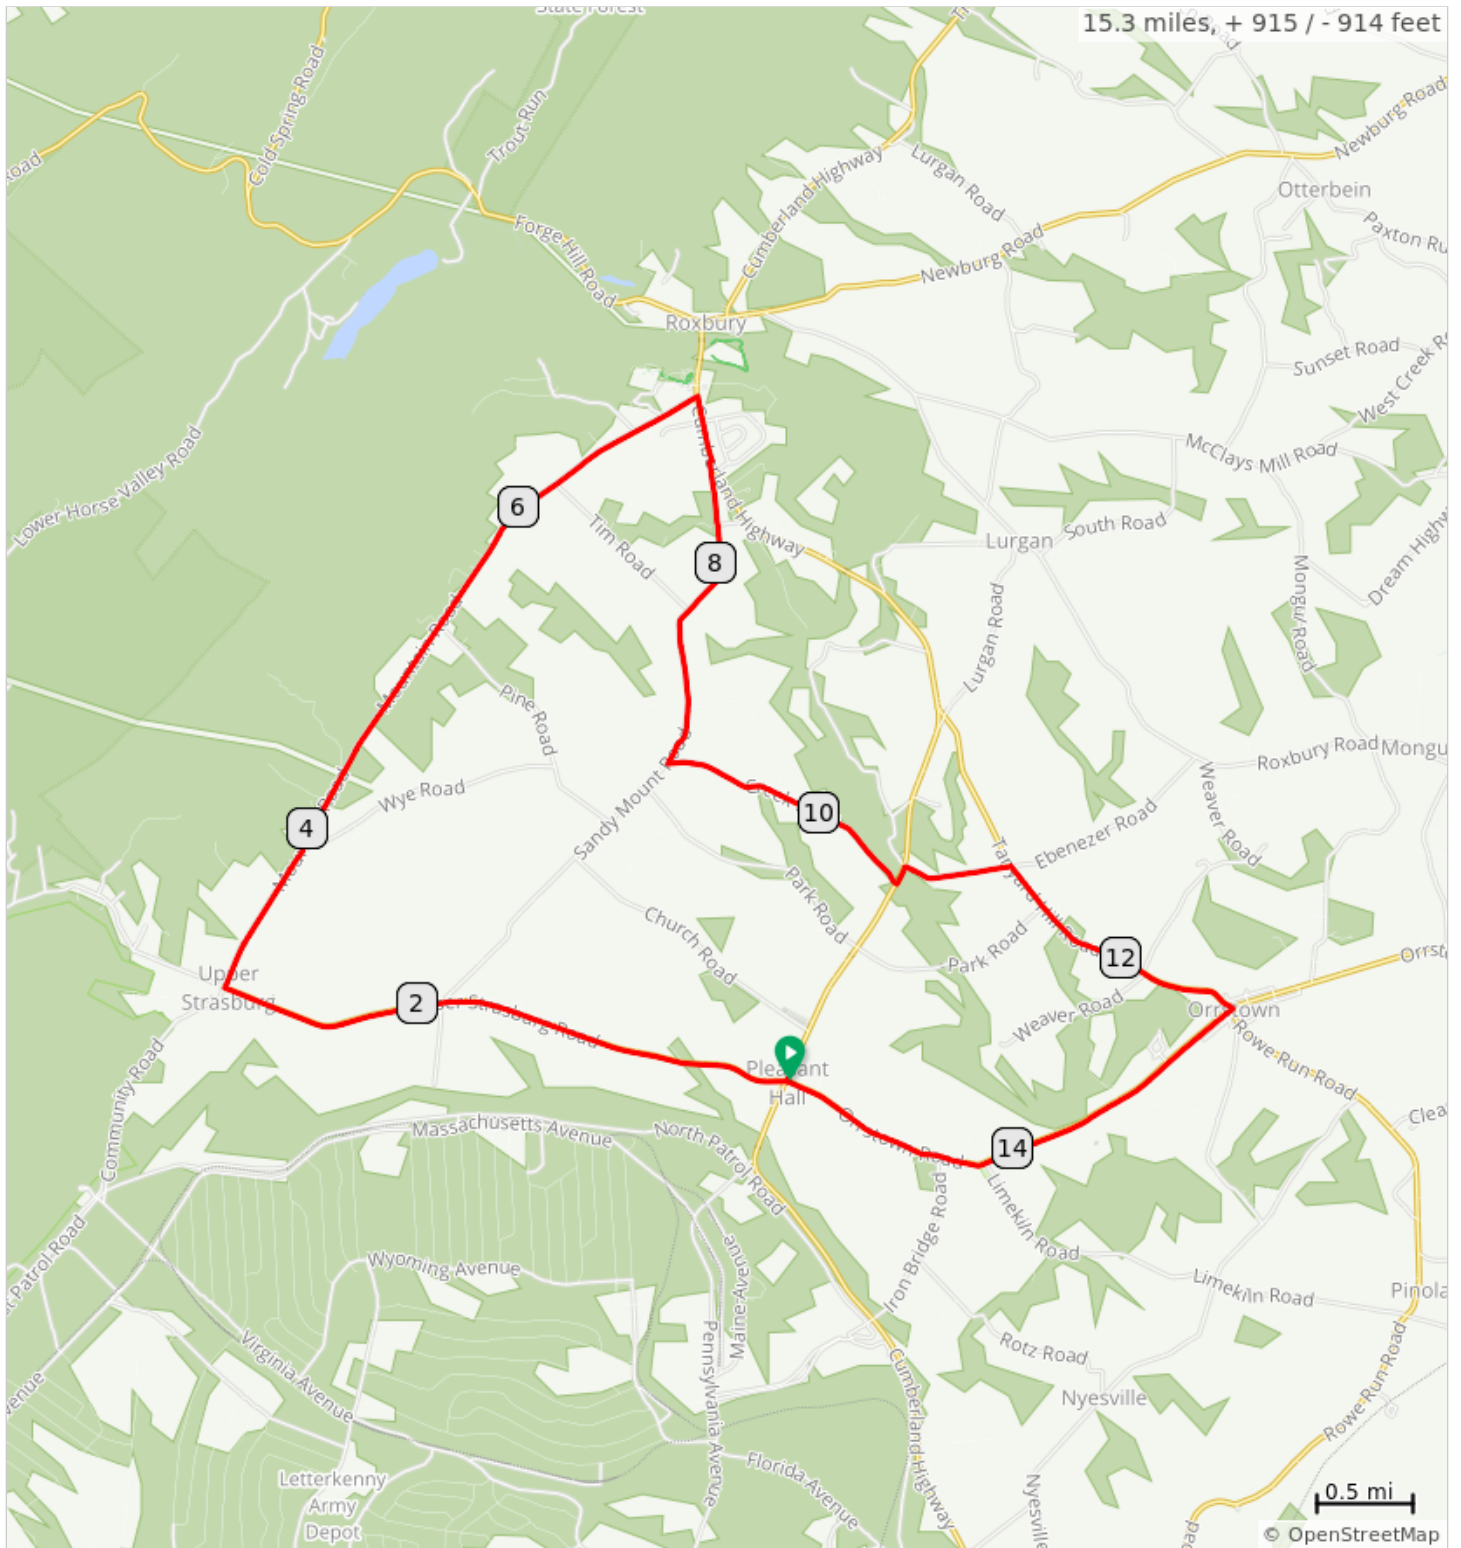

FCC Pleasant Hall D 2021

FCC Pleasant Hall D 2021

Dist	Type	Note
0.0		Start of route
0.0		R onto PA-533 W, Upper Strasburg Rd
3.1		R onto Mountain Rd
7.1		R onto PA-997 S, Cumberland Highway
7.4		R onto Sandy Mt Rd
9.1		L onto Creek Rd
10.5		L onto PA-997 N
10.6		R onto Ebenezer Rd
11.2		R onto PA-433 S, Tanyard Hill Rd
12.6		R onto PA-533 W/Orrstown Rd
15.3		R onto PA-997 N, and back to Pleasant Hall VFD
15.3		End of route

15.3 miles. +886/-886 feet