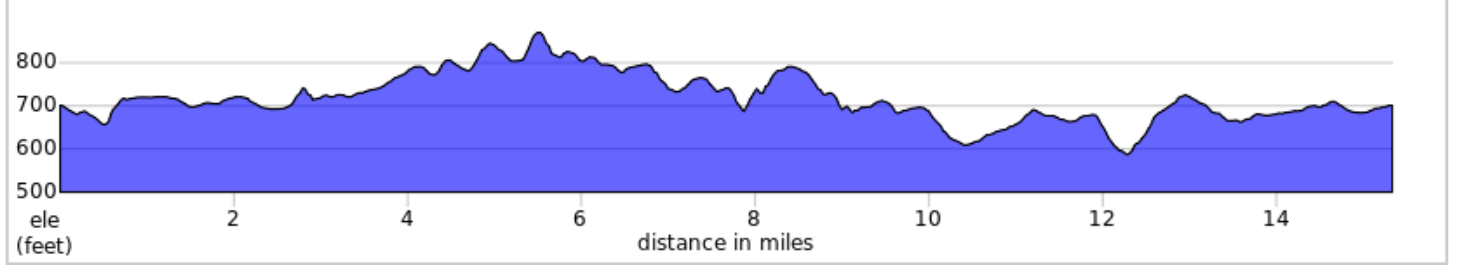

FCC Pleasant Hall D 2021

FCC Pleasant Hall D 2021

Dist	Type	Note
0.0		Start of route
0.0		R onto PA-533 W, Upper Strasburg Rd
3.1		R onto Mountain Rd
7.1		R onto PA-997 S, Cumberland Highway
7.4		R onto Sandy Mt Rd
9.1		L onto Creek Rd
10.5		L onto PA-997 N
10.6		R onto Ebenezer Rd
11.2		R onto PA-433 S, Tanyard Hill Rd
12.6		R onto PA-533 W/Orrstown Rd
15.3		R onto PA-997 N, and back to Pleasant Hall VFD
15.3		End of route

15.3 miles. +886/-886 feet