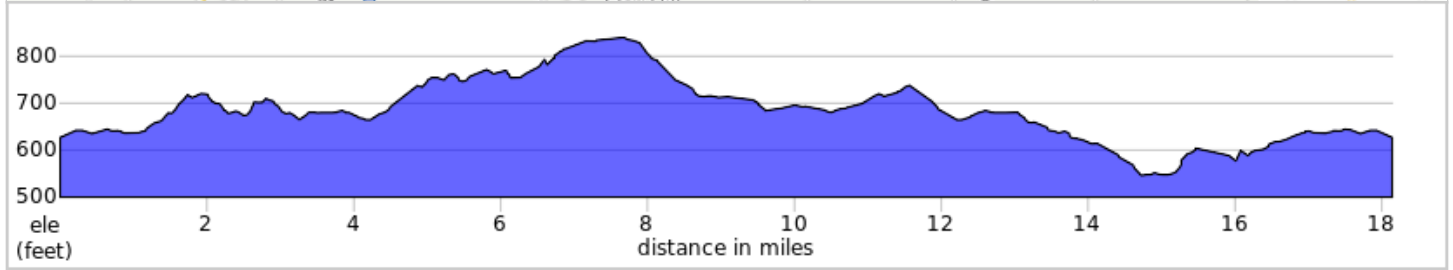

FCC Orchards C 2022

FCC Orchards C 2022

Dist	Note
0.0	R onto Orchard Drive
0.2	R onto Nitterhaus Drive
0.9	L onto Tower Road
1.1	L onto Kriner Road
1.3	Continue onto Bowman Road
2.0	Sharp R onto Country Road
2.9	Keep R onto Country Road
3.3	L onto Parks Drive
3.4	L onto Guilford Spring Road
4.9	L onto New Franklin Road
5.0	R onto Helman Road
5.8	Sharp R onto Swamp Fox Road, PA 914
5.9	L onto Hartzok Road
6.6	R onto Sheller Road
8.0	R onto Marion Road
9.0	Continue onto Swamp Fox Road, PA 914
9.6	R onto New Franklin Rd

9.6 miles. +329/-271 feet

Dist	Note
10.5	R onto New Franklin Road
11.5	Sharp L onto Guilford Spring Road
13.7	Turns into Loop Rd
13.9	Straight across Rt 11.
16.5	Straight Across Rt 11, becomes Kriner Rd
17.0	L onto Tower Road
17.3	R onto Nitterhaus Drive
17.9	L onto Orchard Drive
18.1	L back into the Orchards

8.5 miles. +192/-232 feet