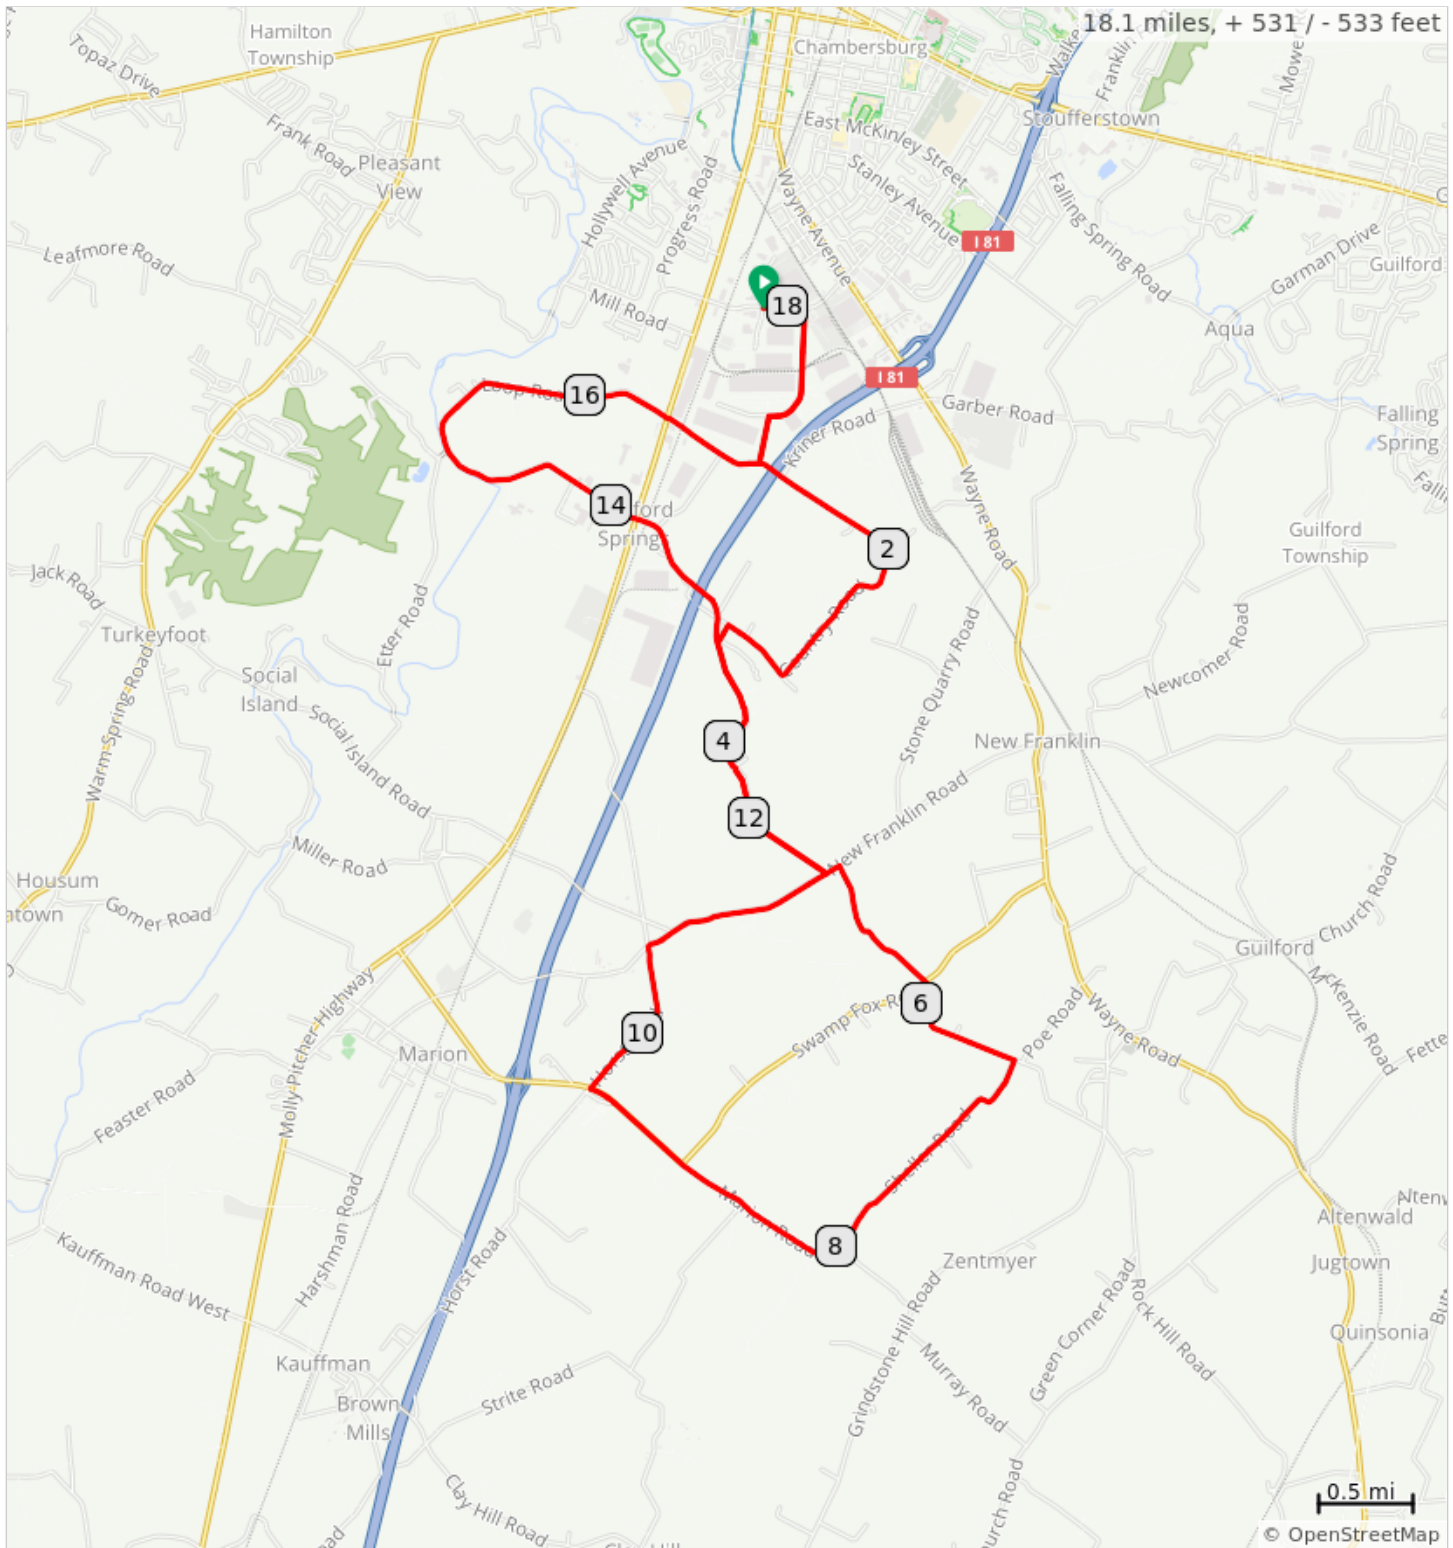

FCC Orchards C 2022

FCC Orchards C 2022

Dist	Note
0.0	R onto Orchard Drive
0.2	R onto Nitterhaus Drive
0.9	L onto Tower Road
1.1	L onto Kriner Road
1.3	Continue onto Bowman Road
2.0	Sharp R onto Country Road
2.9	Keep R onto Country Road
3.3	L onto Parks Drive
3.4	L onto Guilford Spring Road
4.9	L onto New Franklin Road
5.0	R onto Helman Road
5.8	Sharp R onto Swamp Fox Road, PA 914
5.9	L onto Hartzok Road
6.6	R onto Sheller Road
8.0	R onto Marion Road
9.0	Continue onto Swamp Fox Road, PA 914
9.6	R onto New Franklin Rd

9.6 miles. +329/-271 feet

Dist	Note
10.5	R onto New Franklin Road
11.5	Sharp L onto Guilford Spring Road
13.7	Turns into Loop Rd
13.9	Straight across Rt 11.
16.5	Straight Across Rt 11, becomes Kriner Rd
17.0	L onto Tower Road
17.3	R onto Nitterhaus Drive
17.9	L onto Orchard Drive
18.1	L back into the Orchards

8.5 miles. +192/-232 feet