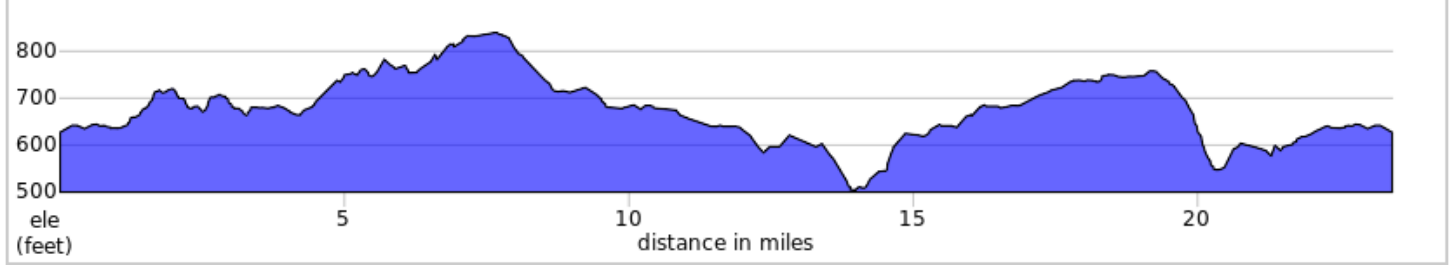

FCC Orchards B 2022

Dist	Note
0.0	Start of route
0.2	R out of parking lot, then Turn R onto Nitterhaus Drive
0.9	L onto Tower Road
1.1	L onto Kriner Rd
1.3	Continue onto Bowman Rd
2.0	R onto Country Rd
3.3	L onto Parks Dr
3.4	L onto Guilford Springs Rd
4.9	L onto New Franklin Road
5.0	R onto Helman Road
5.8	Sharp R onto Swamp Fox Road, PA 914
5.9	L onto Hartzok Road
6.6	R onto Sheller Road
8.0	R onto Marion Road
9.0	Straight onto Swamp Fox Rd Rt 914.
9.6	L onto Horst Rd
11.6	R onto Clay Hill Road

11.6 miles. +353/-342 feet

Dist	Note
11.9	Straight, turns into Kauffman Rd
12.6	Straight across Rt 11
13.8	R onto Guitner Road
14.1	L to stay on Guitner Road
16.0	Slight R onto Warm Spring Road, PA 995
19.3	R onto Tallow Hill Road
20.2	L onto Etter Road
20.3	L onto Loop Road
21.7	Straight across Rt 11, becomes Kriner Rd
22.3	L onto Tower Road
22.5	R onto Nitterhaus Drive
23.2	L onto Orchard Drive
23.4	End of route

11.8 miles. +402/-398 feet