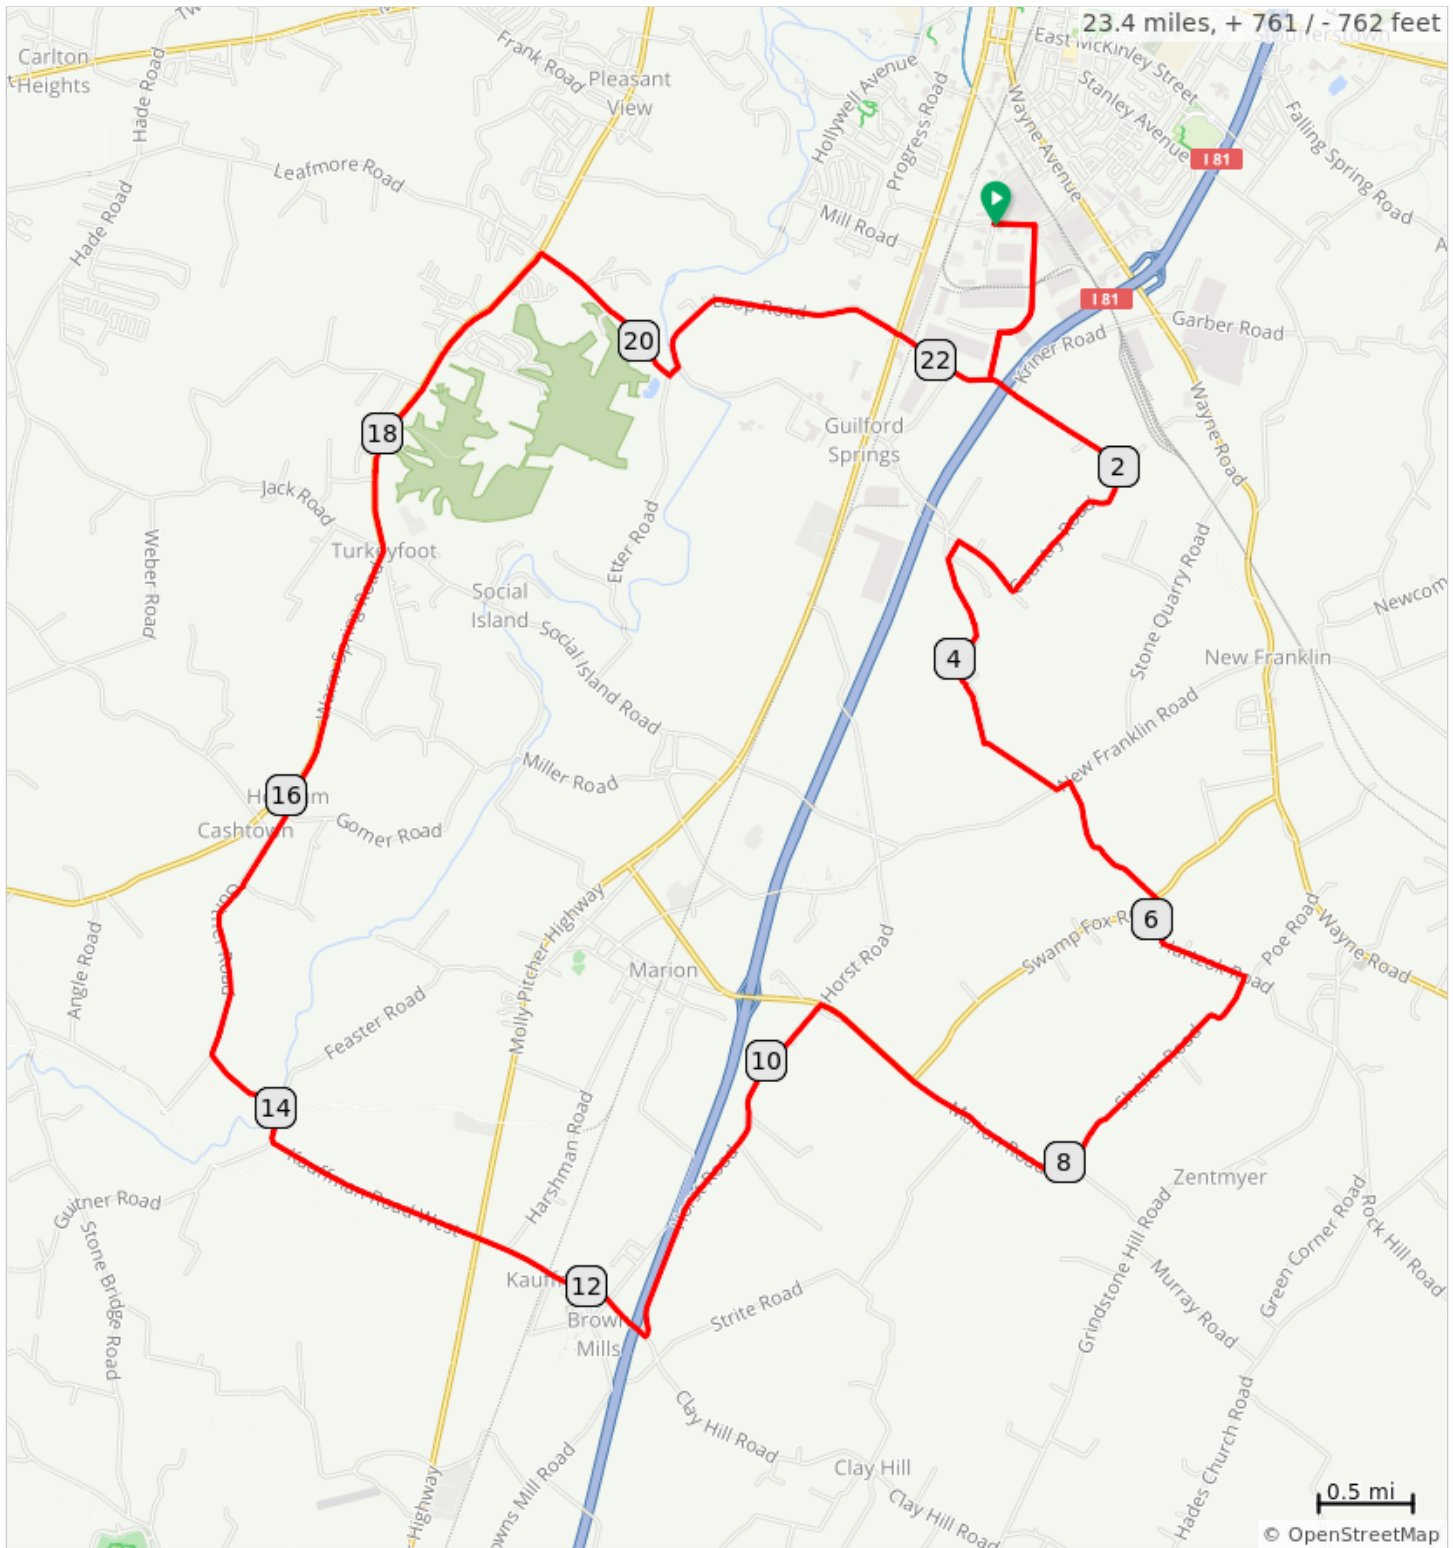

FCC Orchards B 2022

Dist	Note
0.0	Start of route
0.2	R out of parking lot, then Turn R onto Nitterhaus Drive
0.9	L onto Tower Road
1.1	L onto Kriner Rd
1.3	Continue onto Bowman Rd
2.0	R onto Country Rd
3.3	L onto Parks Dr
3.4	L onto Guilford Springs Rd
4.9	L onto New Franklin Road
5.0	R onto Helman Road
5.8	Sharp R onto Swamp Fox Road, PA 914
5.9	L onto Hartzok Road
6.6	R onto Sheller Road
8.0	R onto Marion Road
9.0	Straight onto Swamp Fox Rd Rt 914.
9.6	L onto Horst Rd
11.6	R onto Clay Hill Road

11.6 miles. +353/-342 feet

Dist	Note
11.9	Straight, turns into Kauffman Rd
12.6	Straight across Rt 11
13.8	R onto Guitner Road
14.1	L to stay on Guitner Road
16.0	Slight R onto Warm Spring Road, PA 995
19.3	R onto Tallow Hill Road
20.2	L onto Etter Road
20.3	L onto Loop Road
21.7	Straight across Rt 11, becomes Kriner Rd
22.3	L onto Tower Road
22.5	R onto Nitterhaus Drive
23.2	L onto Orchard Drive
23.4	End of route

11.8 miles. +402/-398 feet