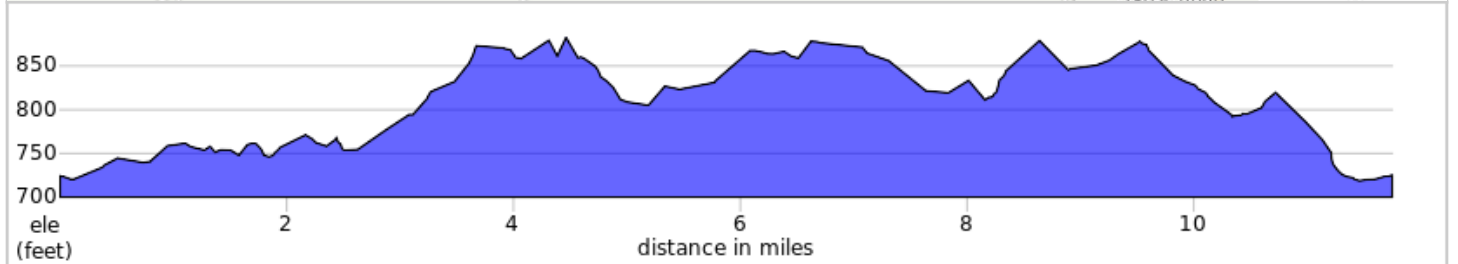

FCC New Franklin D 2019

Dist	Type	Note
0.0		Start of route
0.0		L onto New Franklin Road
0.1		Straight across Rt 316, Wayne Ave
1.4		L onto Helman Road
2.2		Sharp R onto Swamp Fox Road, PA 914
2.3		L onto Hartzok Road
3.6		R onto Grindstone Hill Road
5.2		L onto Murray Road
6.1		L onto Hades Church Road
8.2		R onto Wayne Highway, PA 316
8.2		L onto Fetterhoff Chapel Road
8.9		L onto McKenzie Road
9.8		L onto Church Road
10.0		R onto Guilford Station Road
11.2		Continue straight onto New Franklin Road

11.2 miles. +380/-349 feet

Dist	Type	Note
11.7		L into Ruritan parking lot
11.8		End of route

0.5 miles. +0/-0 feet