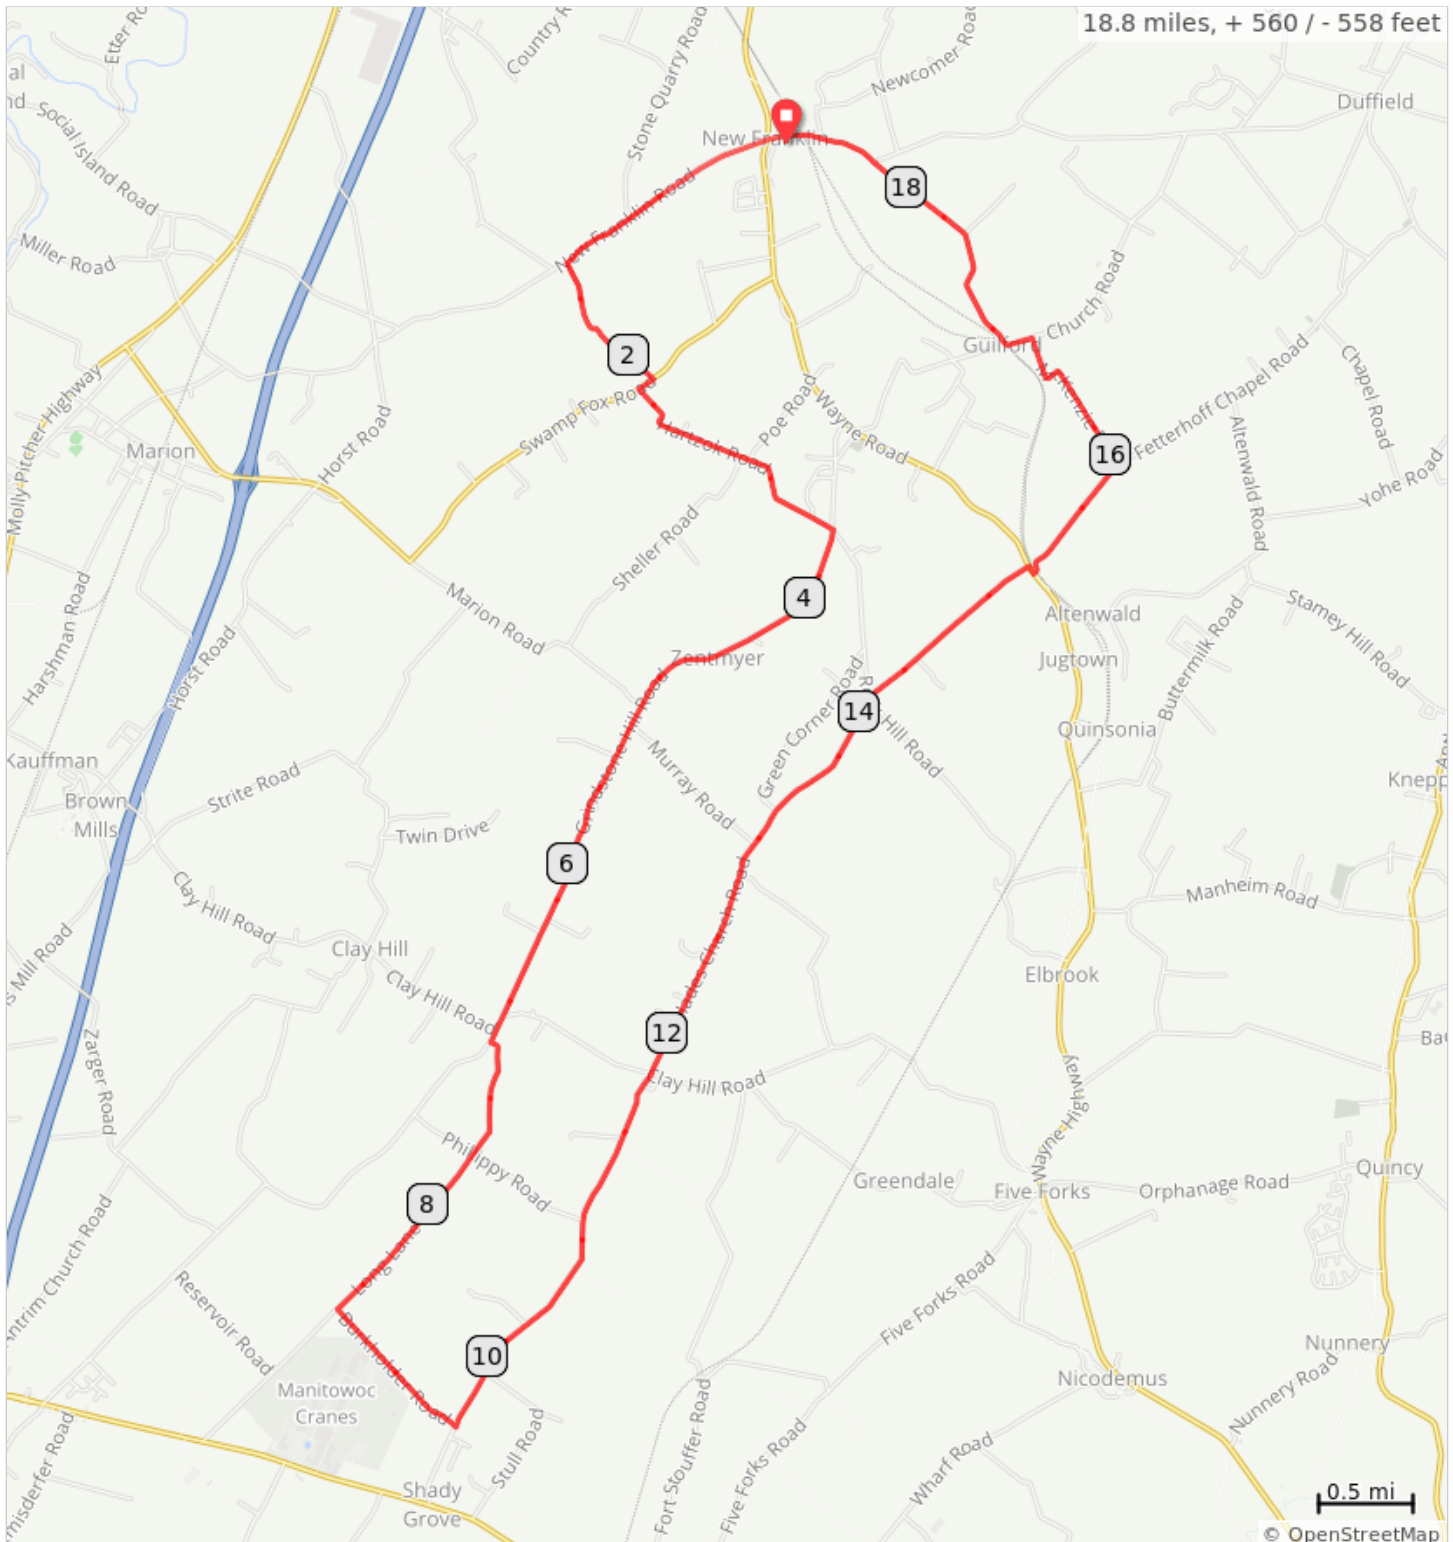

FCC New Franklin C 2019

Dist	Type	Note
0.0		Start of route
0.0		L onto New Franklin Road
0.1		Straight across Rt 316, Wayne Ave
1.4		L onto Helman Road
2.2		Sharp R onto Swamp Fox Road, PA 914
2.3		L onto Hartzok Road
3.6		R onto Grindstone Hill Road
7.0		L onto Long Lane
8.7		L onto Burkholder Road
9.6		Sharp L onto Hades Church Road
11.8		Straight across Clayhill Rd
15.2		R onto Wayne Highway, PA 316
15.2		L onto Fetterhoff Chapel Road
16.0		L onto McKenzie Road
16.8		L onto Church Road

16.8 miles. +531/-382 feet

Dist	Type	Note
17.0		R onto Guilford Station Road
18.2		Straight onto New Franklin Road
18.7		L into Ruritan parking lot
18.8		End of route

1.9 miles. +25/-129 feet