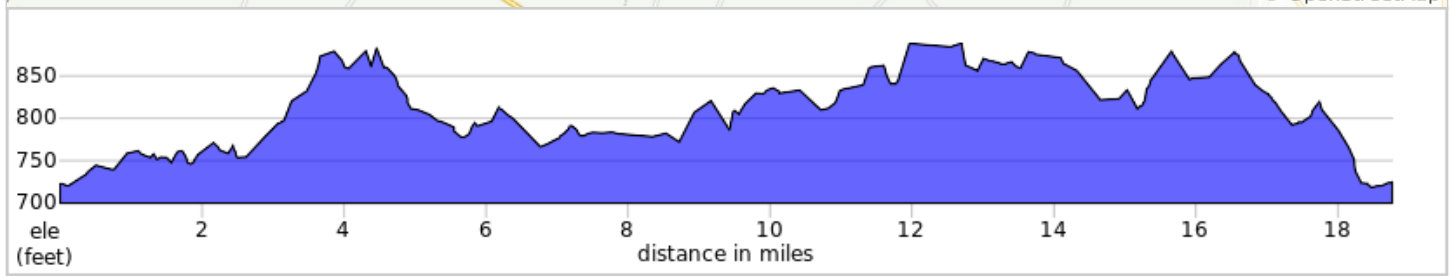

FCC New Franklin C 2019

Dist	Type	Note
0.0		Start of route
0.0		L onto New Franklin Road
0.1		Straight across Rt 316, Wayne Ave
1.4		L onto Helman Road
2.2		Sharp R onto Swamp Fox Road, PA 914
2.3		L onto Hartzok Road
3.6		R onto Grindstone Hill Road
7.0		L onto Long Lane
8.7		L onto Burkholder Road
9.6		Sharp L onto Hades Church Road
11.8		Straight across Clayhill Rd
15.2		R onto Wayne Highway, PA 316
15.2		L onto Fetterhoff Chapel Road
16.0		L onto McKenzie Road
16.8		L onto Church Road

16.8 miles. +531/-382 feet

Dist	Type	Note
17.0		R onto Guilford Station Road
18.2		Straight onto New Franklin Road
18.7		L into Ruritan parking lot
18.8		End of route

1.9 miles. +25/-129 feet