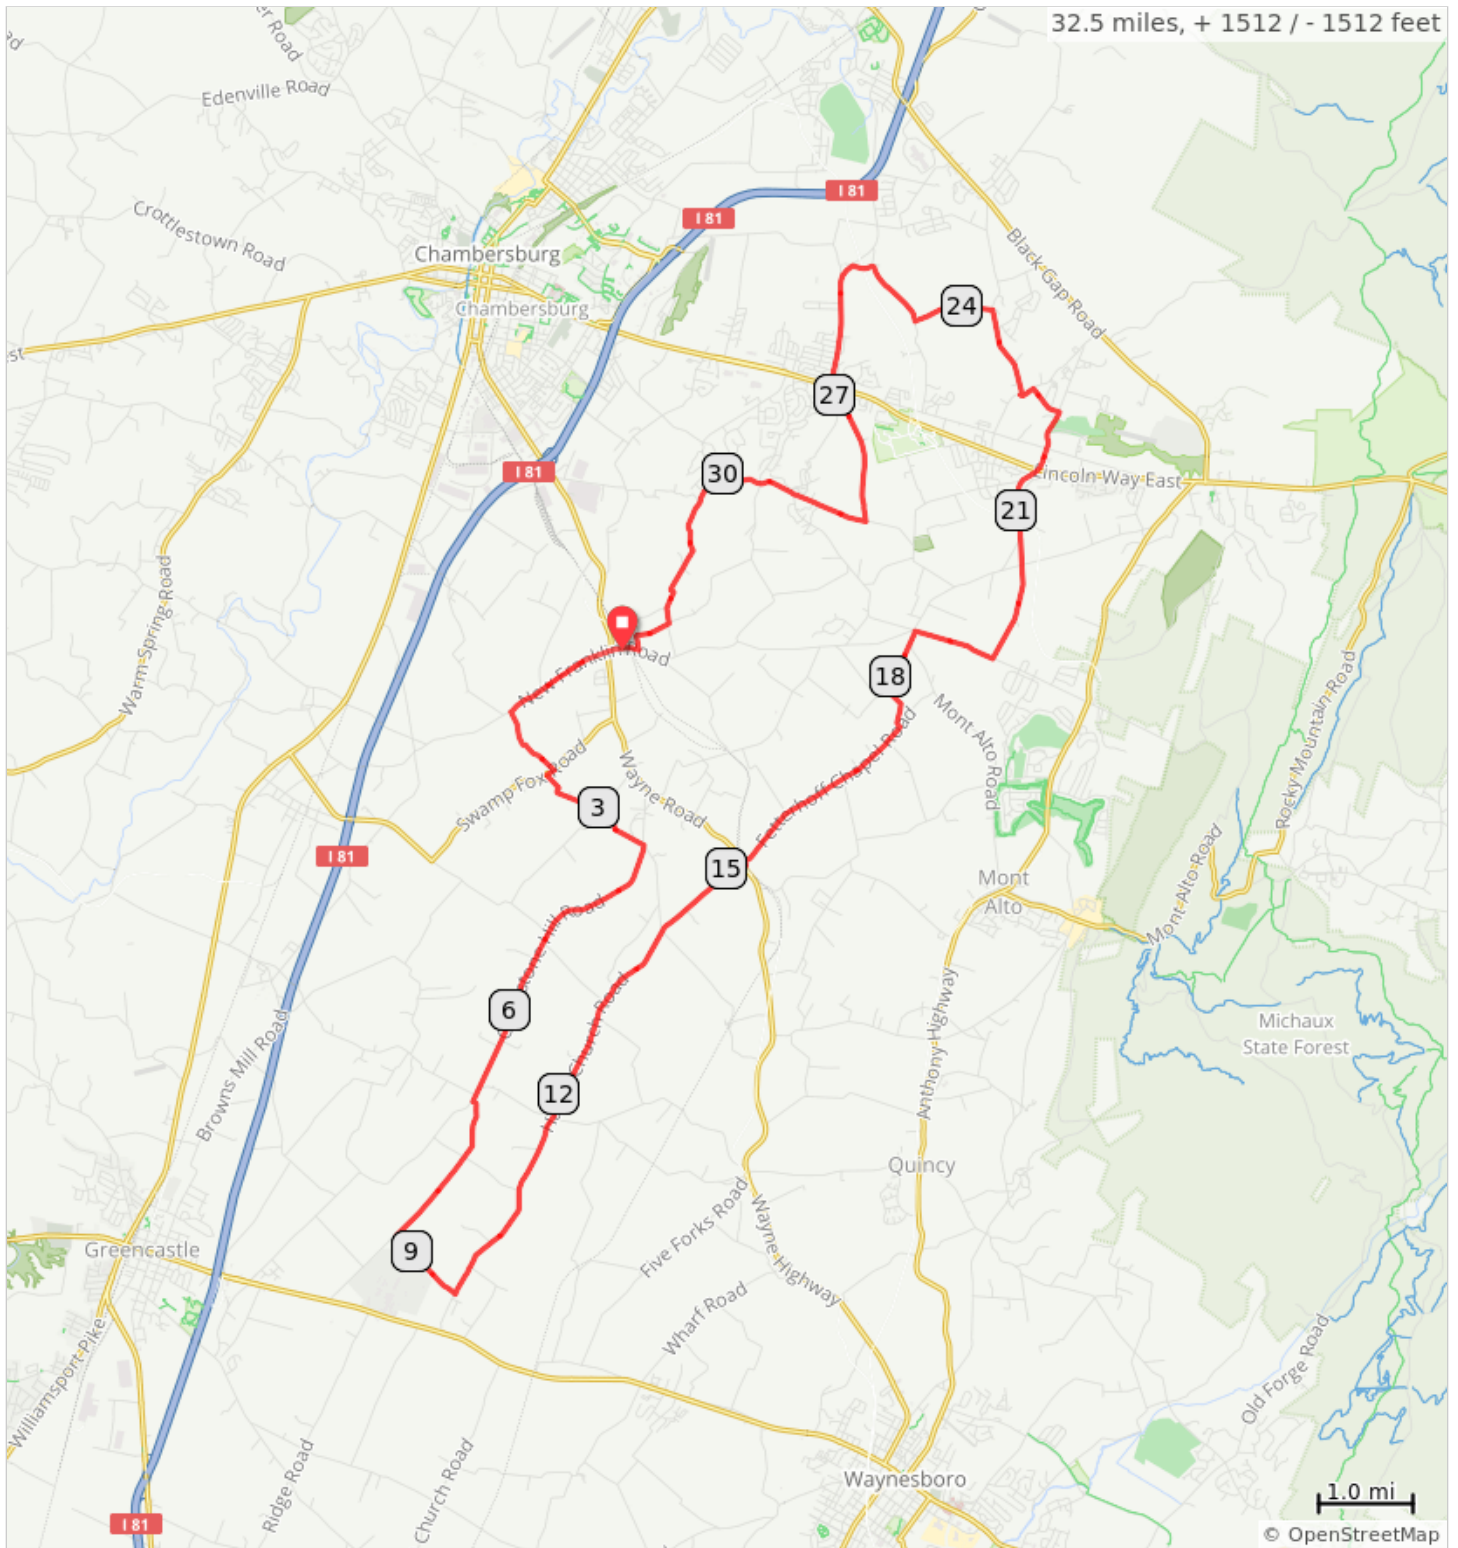

# FCC New Franklin AB 2020

Dist	Type	Note
0.0	←	L out of parking lot onto New Franklin Rd
0.1	↑	Straight across Wayne Ave, Rt 316
1.4	←	L on Helman Rd
2.2	→	R onto Swamp Fox Rd, PA-914 W
2.3	←	L onto Hartzok Rd
3.6	→	R onto Grindstone Hill Rd
7.0	←	L onto Long Ln
8.7	←	L onto Burkholder Rd
9.6	←	L onto Hades Church Rd
11.8	↑	Straight across Clayhill Rd
15.2	→	R onto PA-316 S
15.2	←	L onto Fetterhoff Chapel Rd
17.4	←	L onto Haulman Rd
17.7	←	L onto Dairy Rd
17.9	→	R onto Brechbill Lp Rd

17.9 miles. +797/-678 feet

Dist	Type	Note
18.5	↑	Continue Straight onto Mont Alto Rd
18.6	→	R onto Duffield Rd
19.4	←	L onto Eby Rd
20.5	↑	Straight across Bikle Rd
20.7	↑	Continue straight onto Mont Alto Rd
21.5	↑	Straight across US Rt 30
21.8	↑	Continue straight onto Coldspring Rd
22.2	←	L onto Newman Rd
22.6	←	L onto Brookens Rd
22.8	→	R onto Mt Pleasant Rd
23.7	←	L onto Cook Rd
24.5	→	R onto Woodstock Rd
25.3	←	L onto Edgewood Ct
25.5	←	L onto Edgewood Rd
25.6	←	Slight L onto Ragged Edge Rd
26.8	↑	Straight across US Rt 30

9.0 miles. +293/-342 feet

Dist	Type	Note
27.0	→	R onto Spring Valley Rd
27.1	←	L onto Skelly Rd
28.4	→	R onto Spring Rd
29.2	↑	Straight onto Falling Spring
30.0	←	L onto Springview Dr
31.8	→	R onto Newcomer Rd
32.3	→	R onto New Franklin Rd
32.5	←	L back into Ruritan parking lot
32.5	📍	End of route

5.7 miles. +316/-374 feet