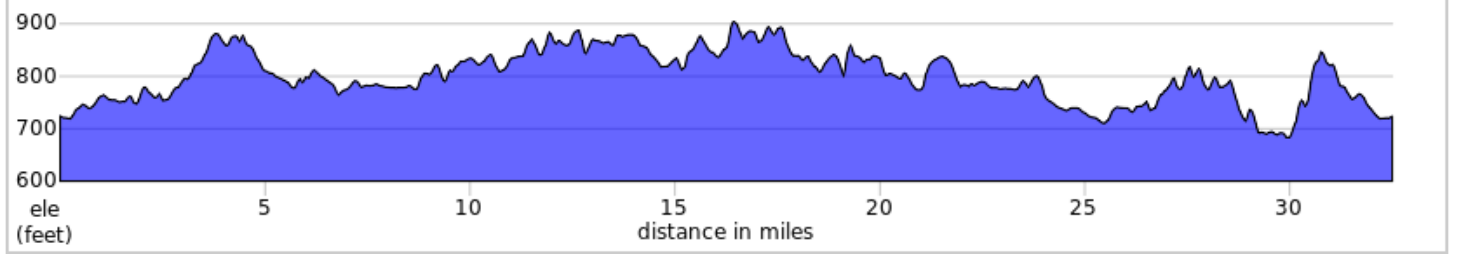

# FCC New Franklin AB 2020

Dist	Type	Note
0.0	←	L out of parking lot onto New Franklin Rd
0.1	↑	Straight across Wayne Ave, Rt 316
1.4	←	L on Helman Rd
2.2	→	R onto Swamp Fox Rd, PA-914 W
2.3	←	L onto Hartzok Rd
3.6	→	R onto Grindstone Hill Rd
7.0	←	L onto Long Ln
8.7	←	L onto Burkholder Rd
9.6	←	L onto Hades Church Rd
11.8	↑	Straight across Clayhill Rd
15.2	→	R onto PA-316 S
15.2	←	L onto Fetterhoff Chapel Rd
17.4	←	L onto Haulman Rd
17.7	←	L onto Dairy Rd
17.9	→	R onto Brechbill Lp Rd

17.9 miles. +797/-678 feet

Dist	Type	Note
18.5	↑	Continue Straight onto Mont Alto Rd
18.6	→	R onto Duffield Rd
19.4	←	L onto Eby Rd
20.5	↑	Straight across Bikle Rd
20.7	↑	Continue straight onto Mont Alto Rd
21.5	↑	Straight across US Rt 30
21.8	↑	Continue straight onto Coldspring Rd
22.2	←	L onto Newman Rd
22.6	←	L onto Brookens Rd
22.8	→	R onto Mt Pleasant Rd
23.7	←	L onto Cook Rd
24.5	→	R onto Woodstock Rd
25.3	←	L onto Edgewood Ct
25.5	←	L onto Edgewood Rd
25.6	←	Slight L onto Ragged Edge Rd
26.8	↑	Straight across US Rt 30

9.0 miles. +293/-342 feet

Dist	Type	Note
27.0	→	R onto Spring Valley Rd
27.1	←	L onto Skelly Rd
28.4	→	R onto Spring Rd
29.2	↑	Straight onto Falling Spring
30.0	←	L onto Springview Dr
31.8	→	R onto Newcomer Rd
32.3	→	R onto New Franklin Rd
32.5	←	L back into Ruritan parking lot
32.5	📍	End of route

5.7 miles. +316/-374 feet