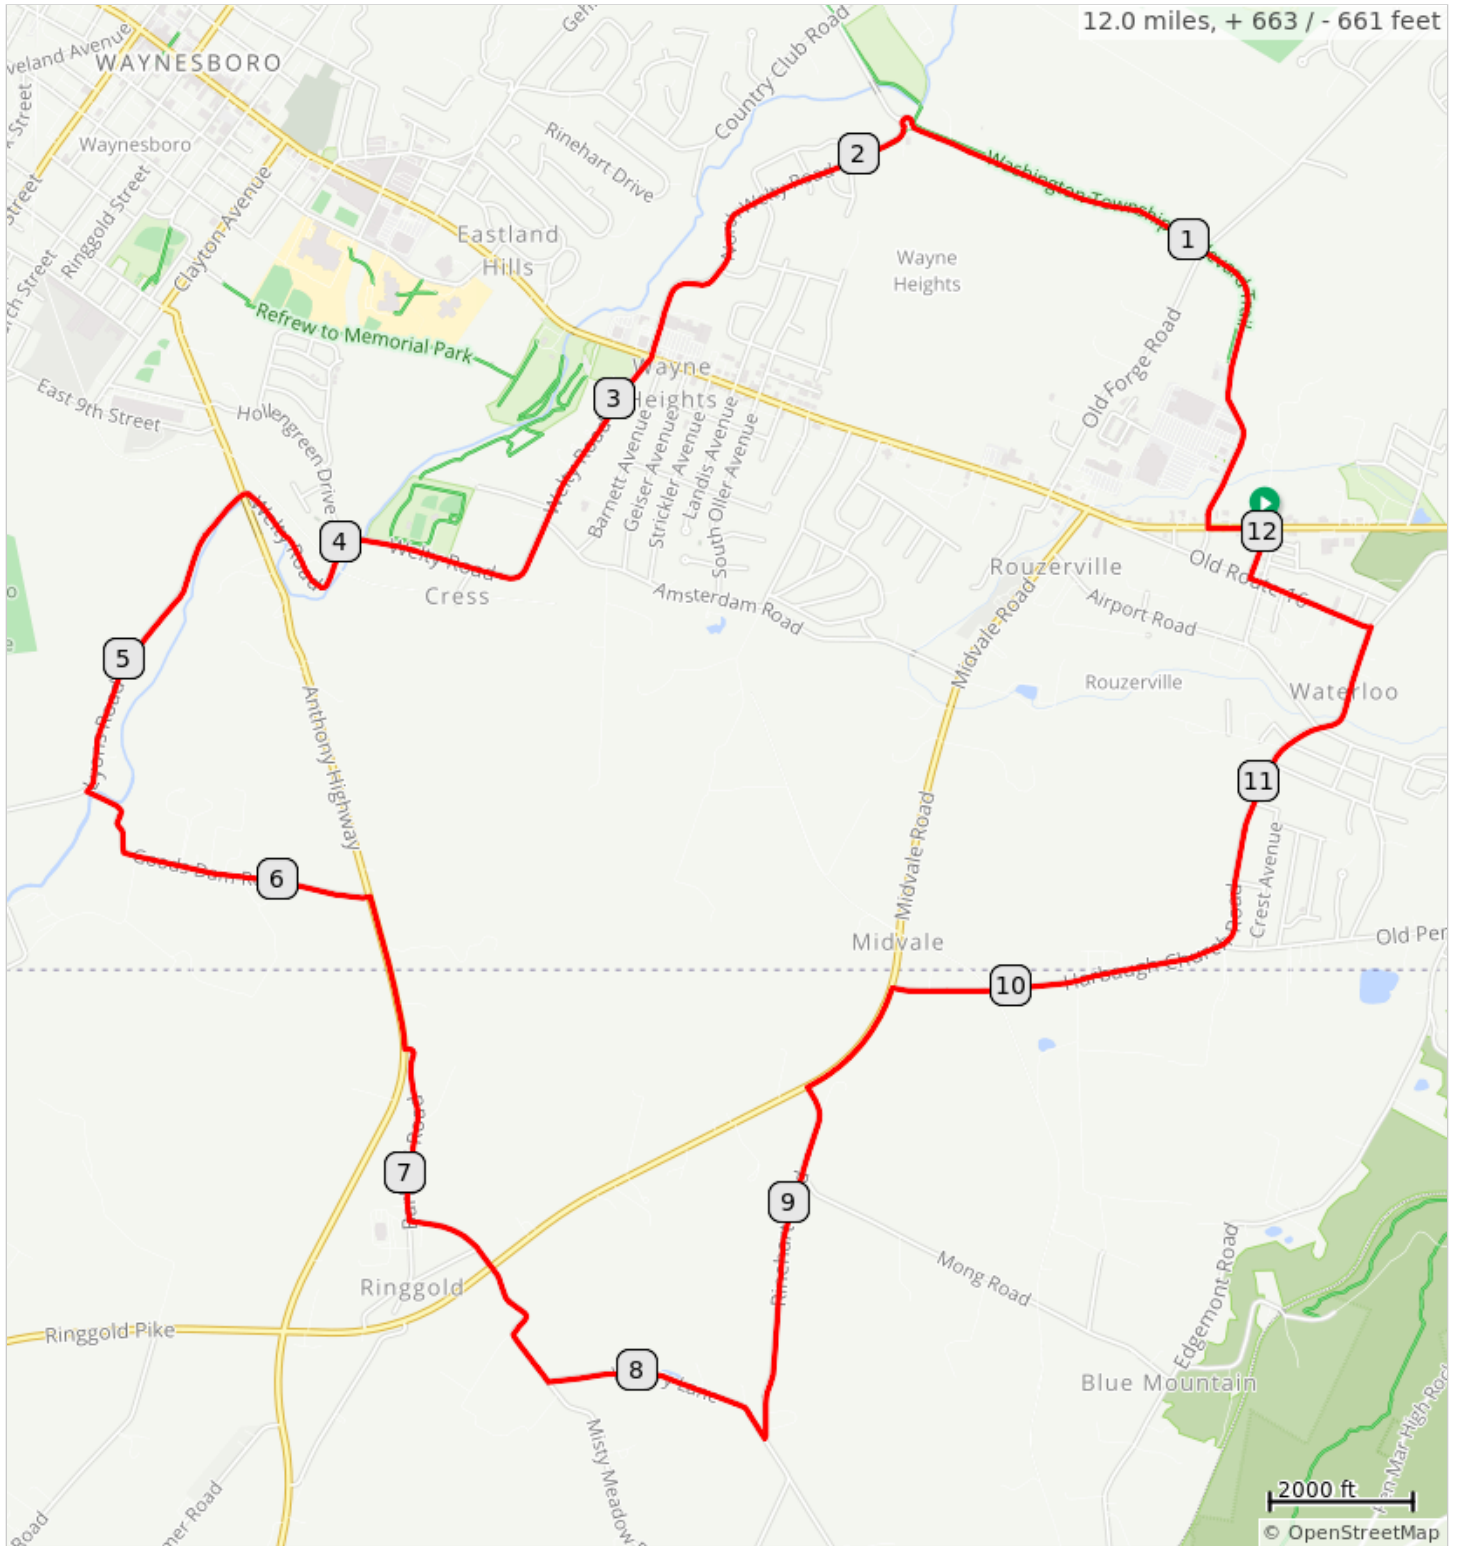

# FCC Michaux Brewing Co D 2022

Dist	Note
0.1	From parking lot, turn R onto Buchanan Trail E, then R onto Washington Township Boulevard
1.0	Straight across Old Forge Rd
1.8	At the traffic circle, take the 2nd exit onto N Welty Rd
2.8	Straight across Rt 16
4.5	Straight across Rt 997, becomes Lyons Rd
5.4	L onto Goods Dam Rd
6.2	R onto PA-997 S
6.5	Continue onto MD-64 W
6.6	L onto Barkdoll Rd
7.1	L onto Misty Meadow Rd
7.4	Straight across Ringgold Pike
7.8	L onto Watery Ln
8.4	L onto Rinehart Rd
9.3	R onto MD-418
9.6	Continue onto Midvale Rd
9.7	R onto Harbaugh Church Rd

9.5 miles. +462/-500 feet

Dist	Note
11.2	Continue onto Waterloo Rd
11.5	L onto Old Rte 16
11.9	R onto Mentzer Ln
12.0	L onto Buchanan Trail E and back to parking lot

2.3 miles. +56/-98 feet