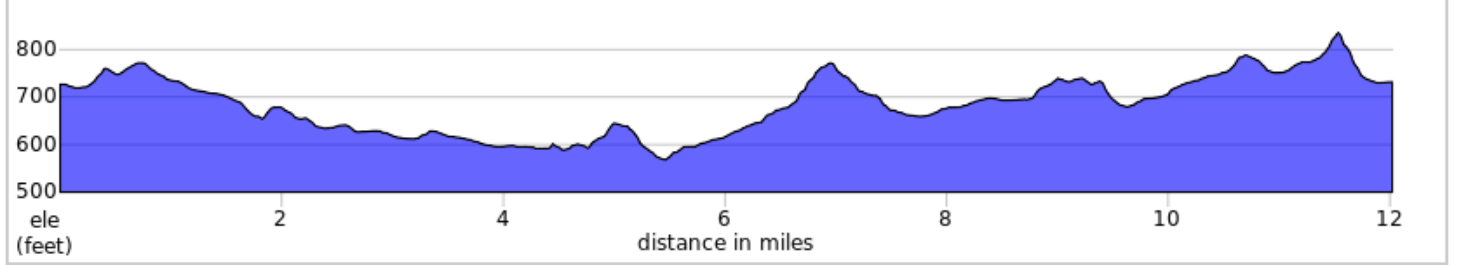

# FCC Michaux Brewing Co D 2022

Dist	Note
0.1	From parking lot, turn R onto Buchanan Trail E, then R onto Washington Township Boulevard
1.0	Straight across Old Forge Rd
1.8	At the traffic circle, take the 2nd exit onto N Welty Rd
2.8	Straight across Rt 16
4.5	Straight across Rt 997, becomes Lyons Rd
5.4	L onto Goods Dam Rd
6.2	R onto PA-997 S
6.5	Continue onto MD-64 W
6.6	L onto Barkdoll Rd
7.1	L onto Misty Meadow Rd
7.4	Straight across Ringgold Pike
7.8	L onto Watery Ln
8.4	L onto Rinehart Rd
9.3	R onto MD-418
9.6	Continue onto Midvale Rd
9.7	R onto Harbaugh Church Rd

9.5 miles. +462/-500 feet

Dist	Note
11.2	Continue onto Waterloo Rd
11.5	L onto Old Rte 16
11.9	R onto Mentzer Ln
12.0	L onto Buchanan Trail E and back to parking lot

2.3 miles. +56/-98 feet