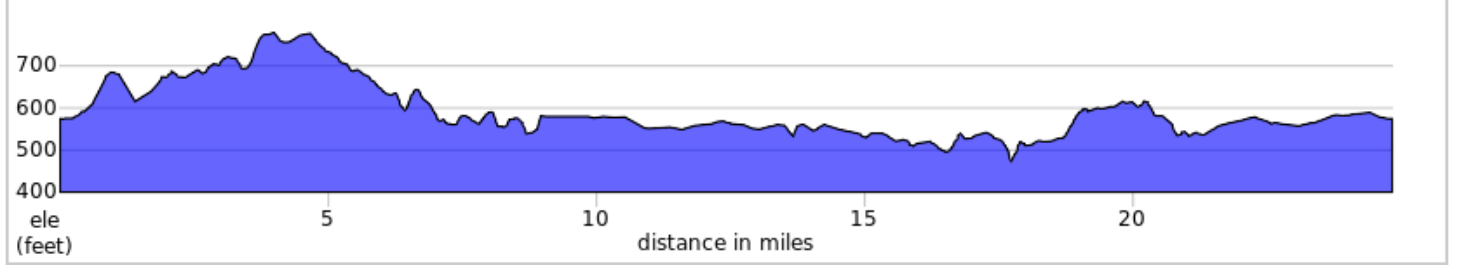

FCC Mercersburg C 2024

Dist	Note
0.0	Start of route
0.0	L out of Lions Club parking lot
0.1	Turn R onto Karper Road
1.9	R onto Charlestown Road
4.1	L onto Buchanan Trail West, PA 16
4.7	R onto Mountain Rd
4.7	R on Dickeys Rd
7.1	R onto PA-75 S
7.4	L onto Orchard Rd
8.6	R onto Lemar Rd
9.0	Straight across Rt 416, Mercersburg Rd
10.1	Continue onto Lemar Road
12.4	Slight R onto Renninger Road
13.7	R onto Oellig Road
13.9	L onto Fristone Road
14.8	Sharp L onto Findley Road
16.6	L onto PA-16 E
17.3	R onto Heisey Rd

17.3 miles. +536/-578 feet

Dist	Note
18.0	R onto Orchard Dr
18.7	Straight across Rt 416 and continue onto Shimpstown Rd
21.6	Sharp R onto Blairs Valley Road/Long Rd.
22.3	Slight R onto Corner Road
24.8	R into Lions Club parking lot
24.8	End of route

7.6 miles. +198/-135 feet