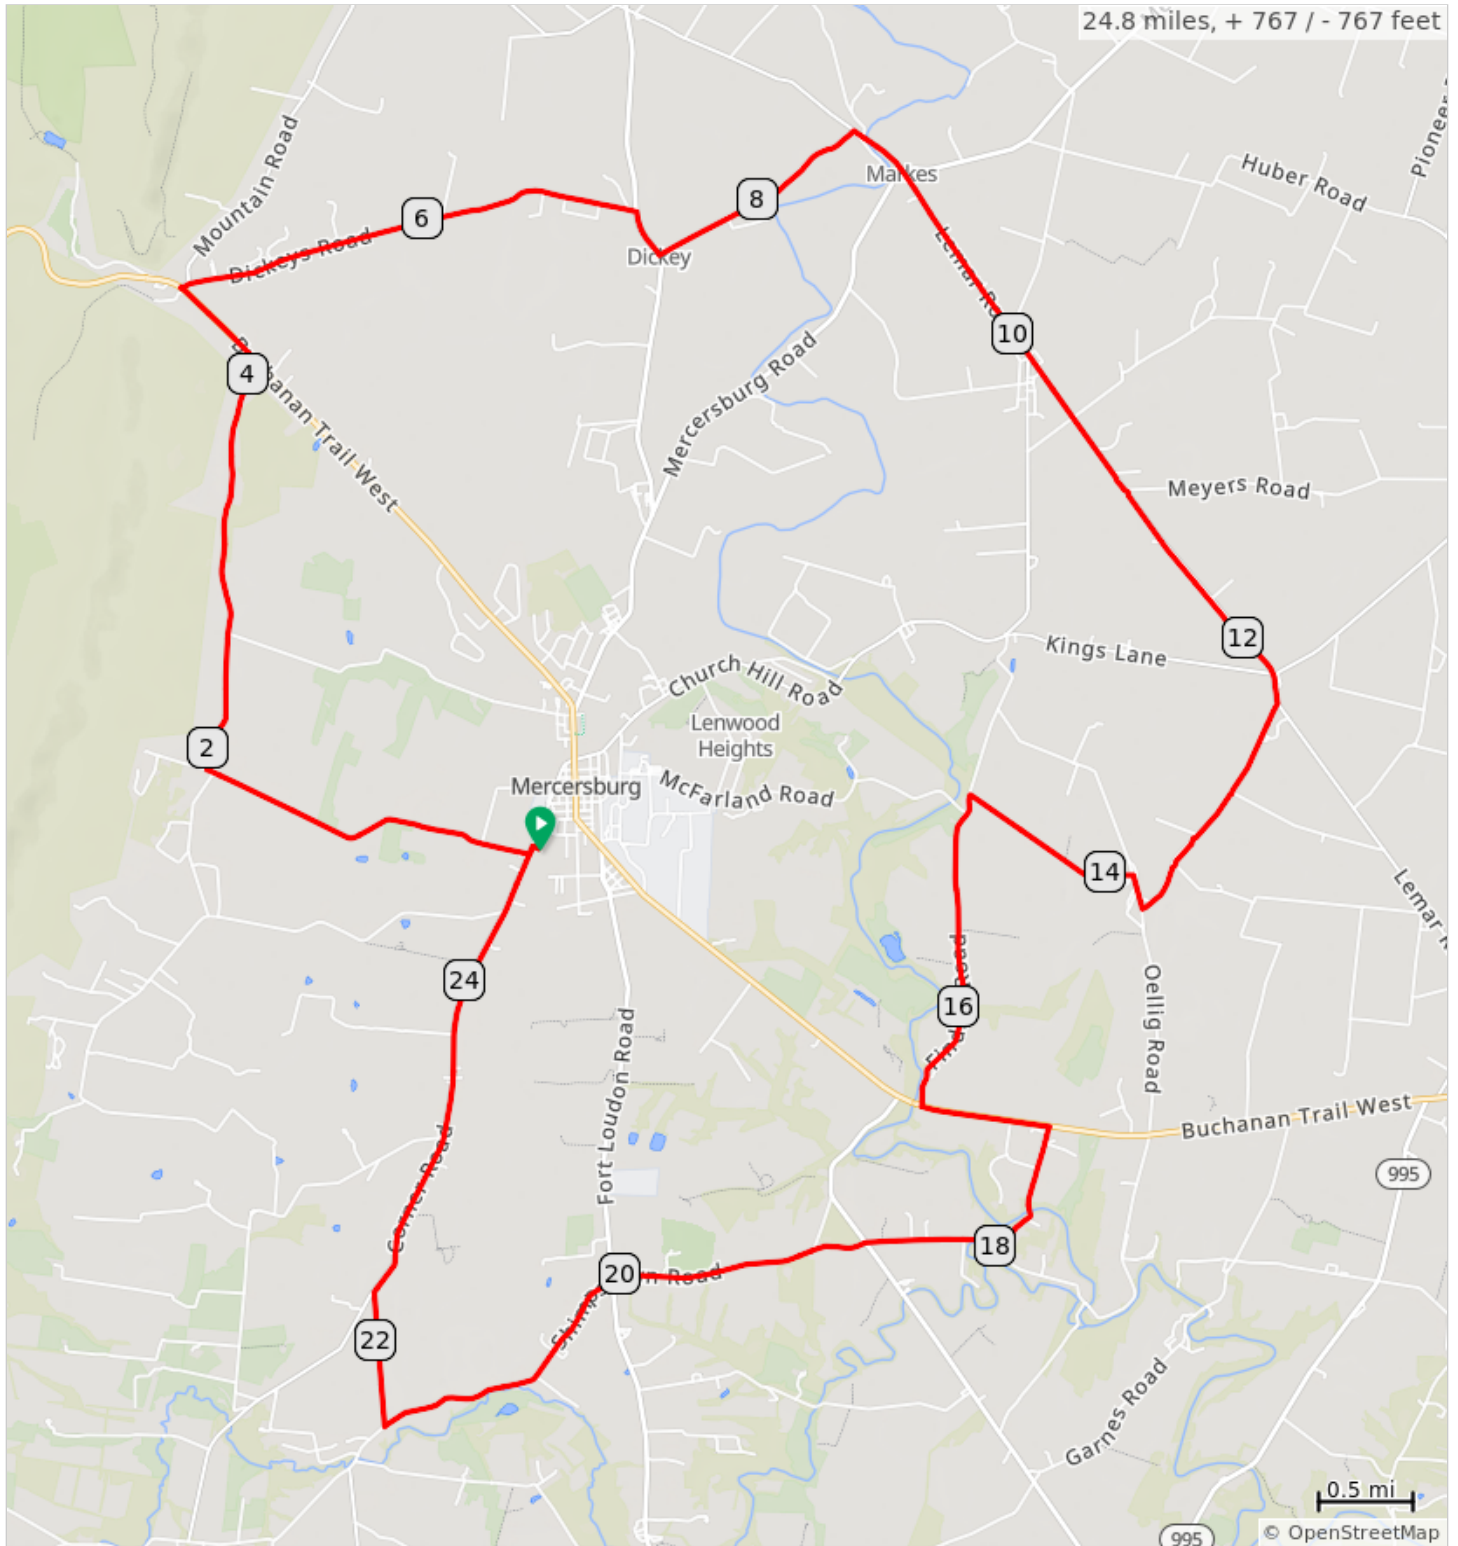

FCC Mercersburg C 2024

Dist	Note
0.0	Start of route
0.0	L out of Lions Club parking lot
0.1	Turn R onto Karper Road
1.9	R onto Charlestown Road
4.1	L onto Buchanan Trail West, PA 16
4.7	R onto Mountain Rd
4.7	R on Dickeys Rd
7.1	R onto PA-75 S
7.4	L onto Orchard Rd
8.6	R onto Lemar Rd
9.0	Straight across Rt 416, Mercersburg Rd
10.1	Continue onto Lemar Road
12.4	Slight R onto Renninger Road
13.7	R onto Oellig Road
13.9	L onto Fristone Road
14.8	Sharp L onto Findley Road
16.6	L onto PA-16 E
17.3	R onto Heisey Rd

17.3 miles. +536/-578 feet

Dist	Note
18.0	R onto Orchard Dr
18.7	Straight across Rt 416 and continue onto Shimpstown Rd
21.6	Sharp R onto Blairs Valley Road/Long Rd.
22.3	Slight R onto Corner Road
24.8	R into Lions Club parking lot
24.8	End of route

7.6 miles. +198/-135 feet