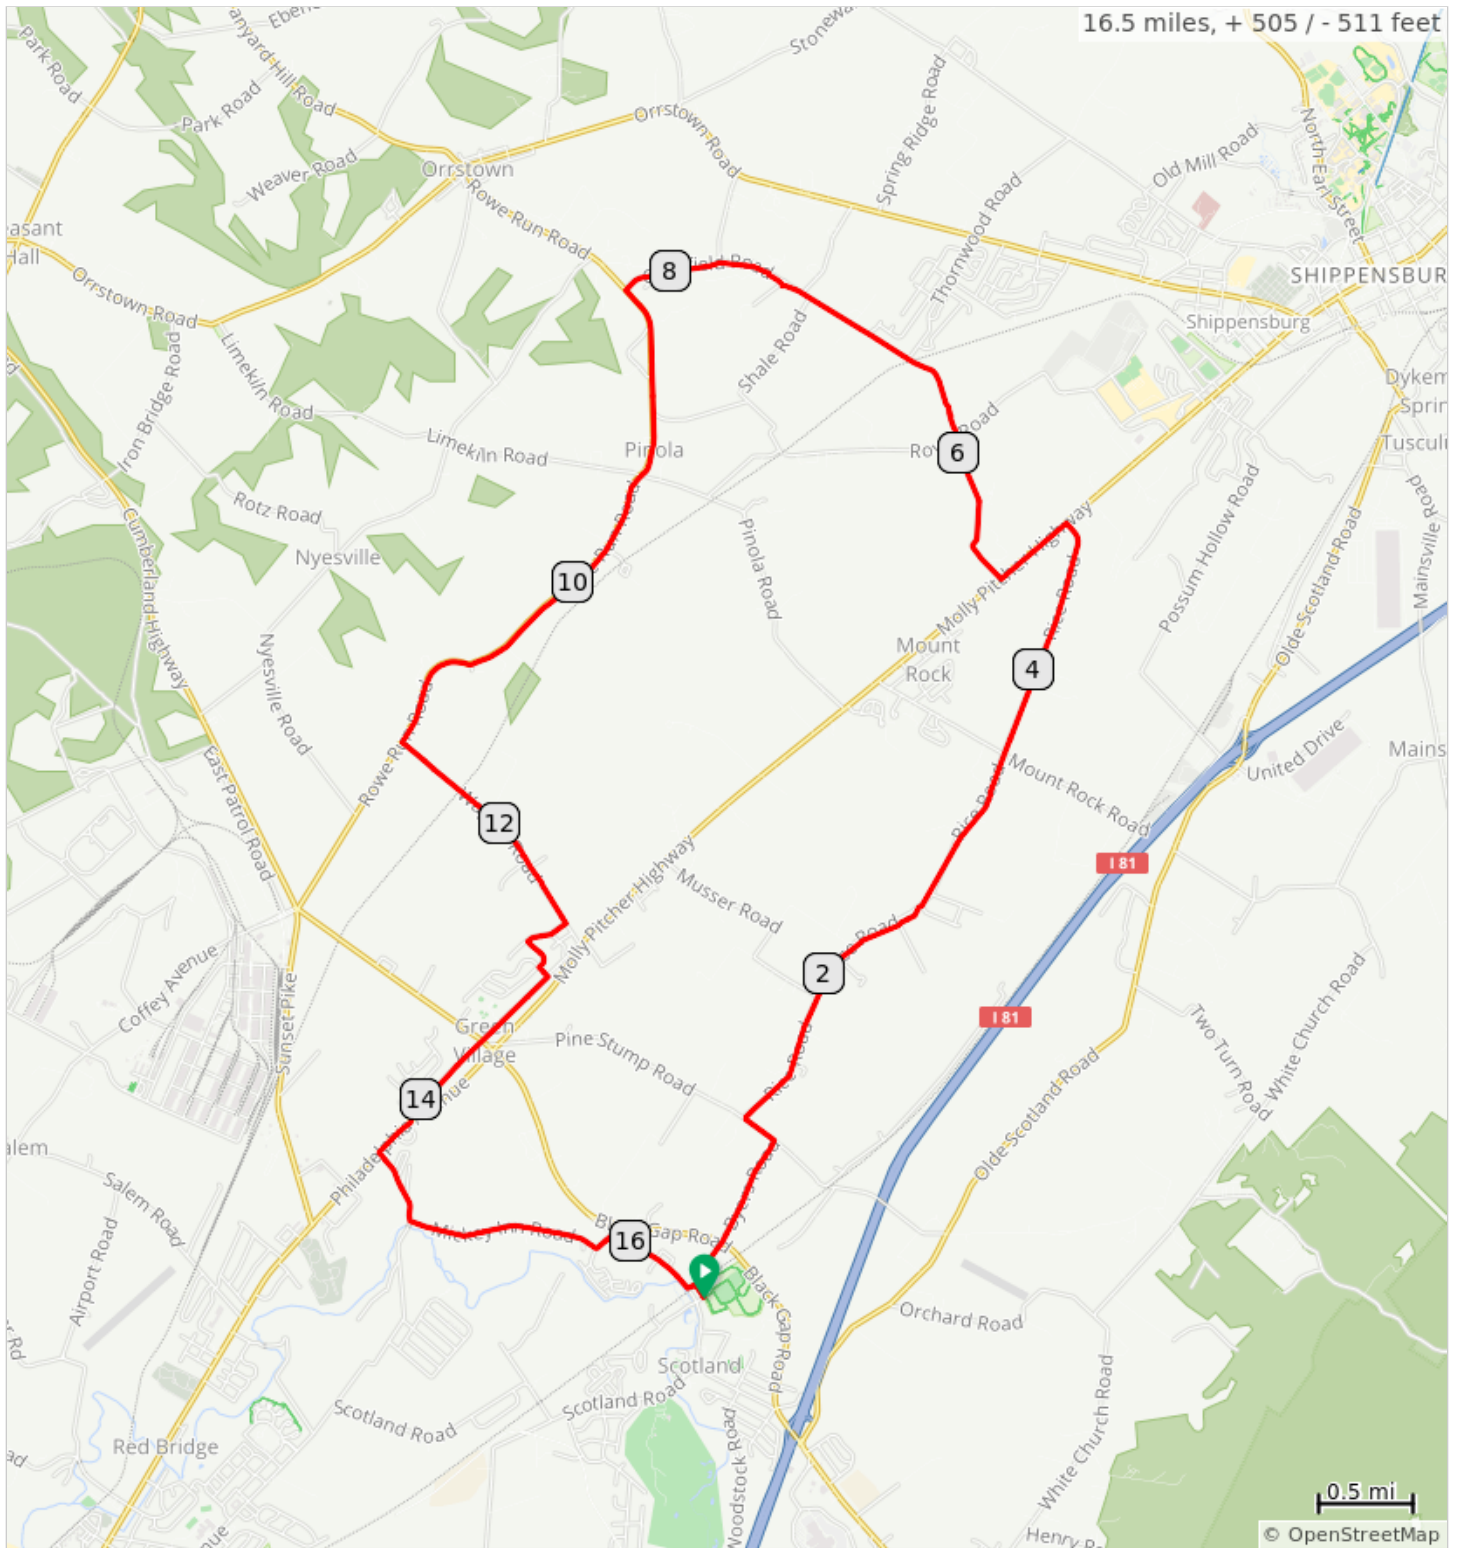

# FCC Greene Township D 2022

FCC Greene Township D 2022

Dist	Note
0.0	Start of route
0.1	R onto Byers Road
0.9	L onto Pine Stump Road
1.1	R onto Rice Road
4.8	L onto Molly Pitcher Highway, US 11
5.3	R onto Clearfield Road
6.1	Straight across Rowe Rd.
8.3	L onto PA-433 S
11.3	L onto Wagner Rd
12.6	R onto Mountain View Drive
12.8	L onto Gabrielle Lane
13.0	L onto Whinstone Way
13.1	R onto Greenvillage Road
14.1	Slight R onto Philadelphia Avenue, US 11.
14.4	L onto Sycamore Grove Road
14.8	L onto Mickey Inn Road
15.8	Slight L onto Mickey Inn Lane
15.9	R onto Scotland Main Street

15.9 miles. +459/-483 feet

Dist	Note
16.4	L onto Byers Road
16.4	R onto Elevator Street
16.5	End of route

0.6 miles. +4/-2 feet