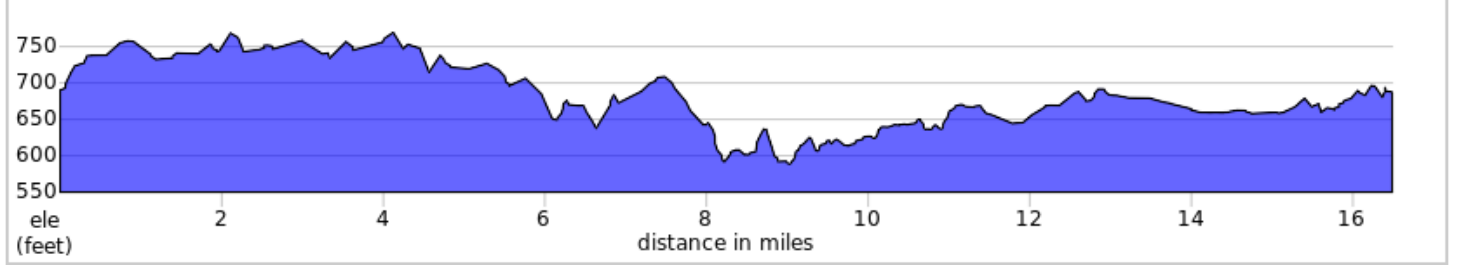

# FCC Greene Township D 2022

FCC Greene Township D 2022

Dist	Note
0.0	Start of route
0.1	R onto Byers Road
0.9	L onto Pine Stump Road
1.1	R onto Rice Road
4.8	L onto Molly Pitcher Highway, US 11
5.3	R onto Clearfield Road
6.1	Straight across Rowe Rd.
8.3	L onto PA-433 S
11.3	L onto Wagner Rd
12.6	R onto Mountain View Drive
12.8	L onto Gabrielle Lane
13.0	L onto Whinstone Way
13.1	R onto Greenvillage Road
14.1	Slight R onto Philadelphia Avenue, US 11.
14.4	L onto Sycamore Grove Road
14.8	L onto Mickey Inn Road
15.8	Slight L onto Mickey Inn Lane
15.9	R onto Scotland Main Street

15.9 miles. +459/-483 feet

Dist	Note
16.4	L onto Byers Road
16.4	R onto Elevator Street
16.5	End of route

0.6 miles. +4/-2 feet