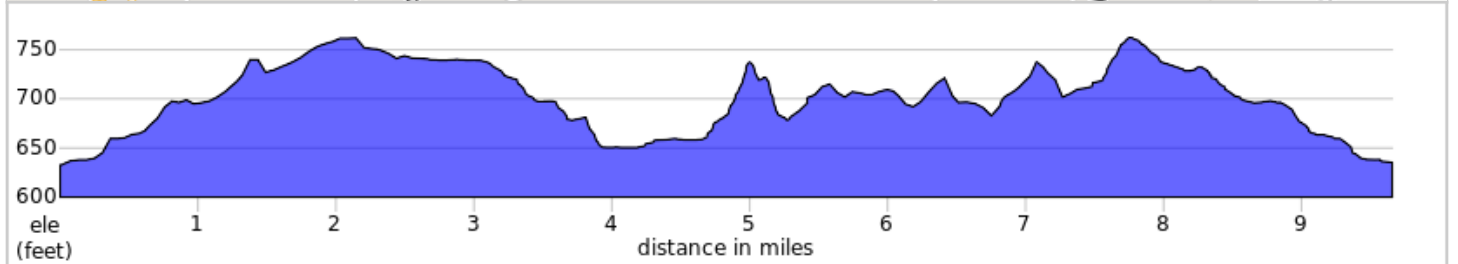

# FCC Greencastle E 2024

Dist	Note
0.0	Start of route
0.0	R out of parking lot
2.0	R onto Ridge Road
3.0	L onto Eryldeen Ln
4.0	L onto Trolley Rd
4.5	R onto Leitersburg Rd
5.3	L onto Hollowell Church Rd
6.2	L onto McDowell Road
8.3	R onto Leitersburg Rd
9.7	L back into church parking lot
9.7	End of route

9.7 miles. +392/-390 feet

---