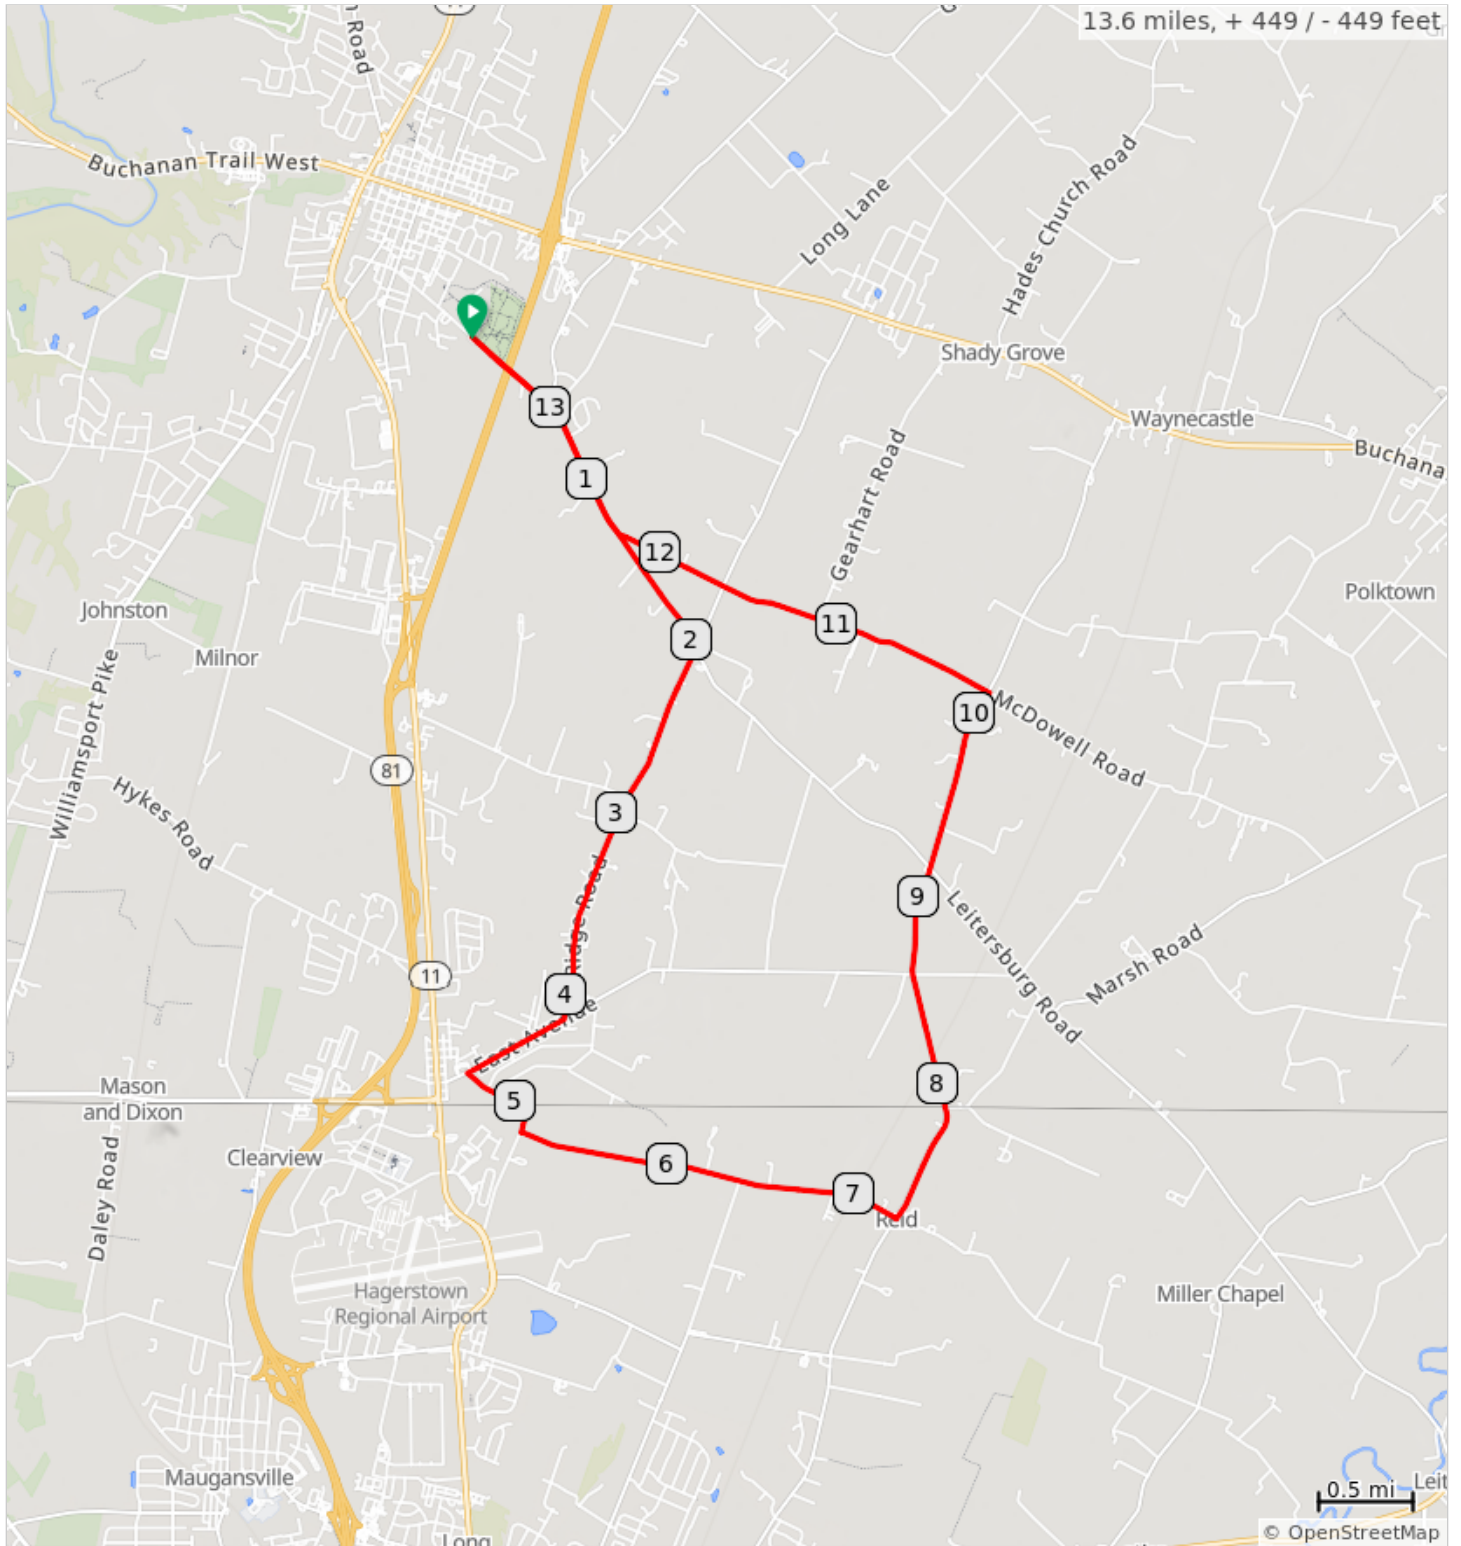

FCC Greencastle D 2024

Dist	Note
0.0	Start of route
0.0	R out of parking lot onto Leitersburg St.
2.0	R onto Ridge Road
4.1	R onto East Avenue
4.7	Sharp L onto Reid Road
5.1	R onto Byers Road
5.2	L onto Reidtown Road
7.2	L onto Marsh Pike
8.6	Straight across State Line Rd
9.2	Straight across Leitersburg Rd
10.1	L onto McDowell Road
12.3	R onto Leitersburg Rd
13.6	L back into church parking lot
13.6	End of route

13.6 miles. +441/-439 feet