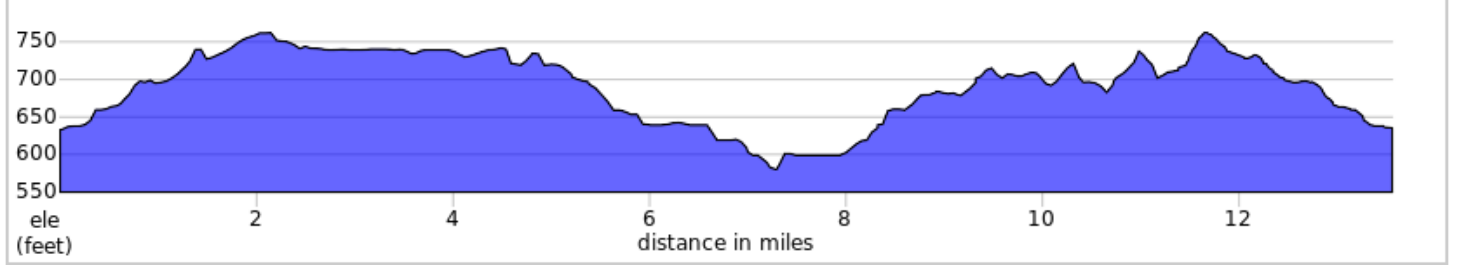

FCC Greencastle D 2024

Dist	Note
0.0	Start of route
0.0	R out of parking lot onto Leitersburg St.
2.0	R onto Ridge Road
4.1	R onto East Avenue
4.7	Sharp L onto Reid Road
5.1	R onto Byers Road
5.2	L onto Reidtown Road
7.2	L onto Marsh Pike
8.6	Straight across State Line Rd
9.2	Straight across Leitersburg Rd
10.1	L onto McDowell Road
12.3	R onto Leitersburg Rd
13.6	L back into church parking lot
13.6	End of route

13.6 miles. +441/-439 feet