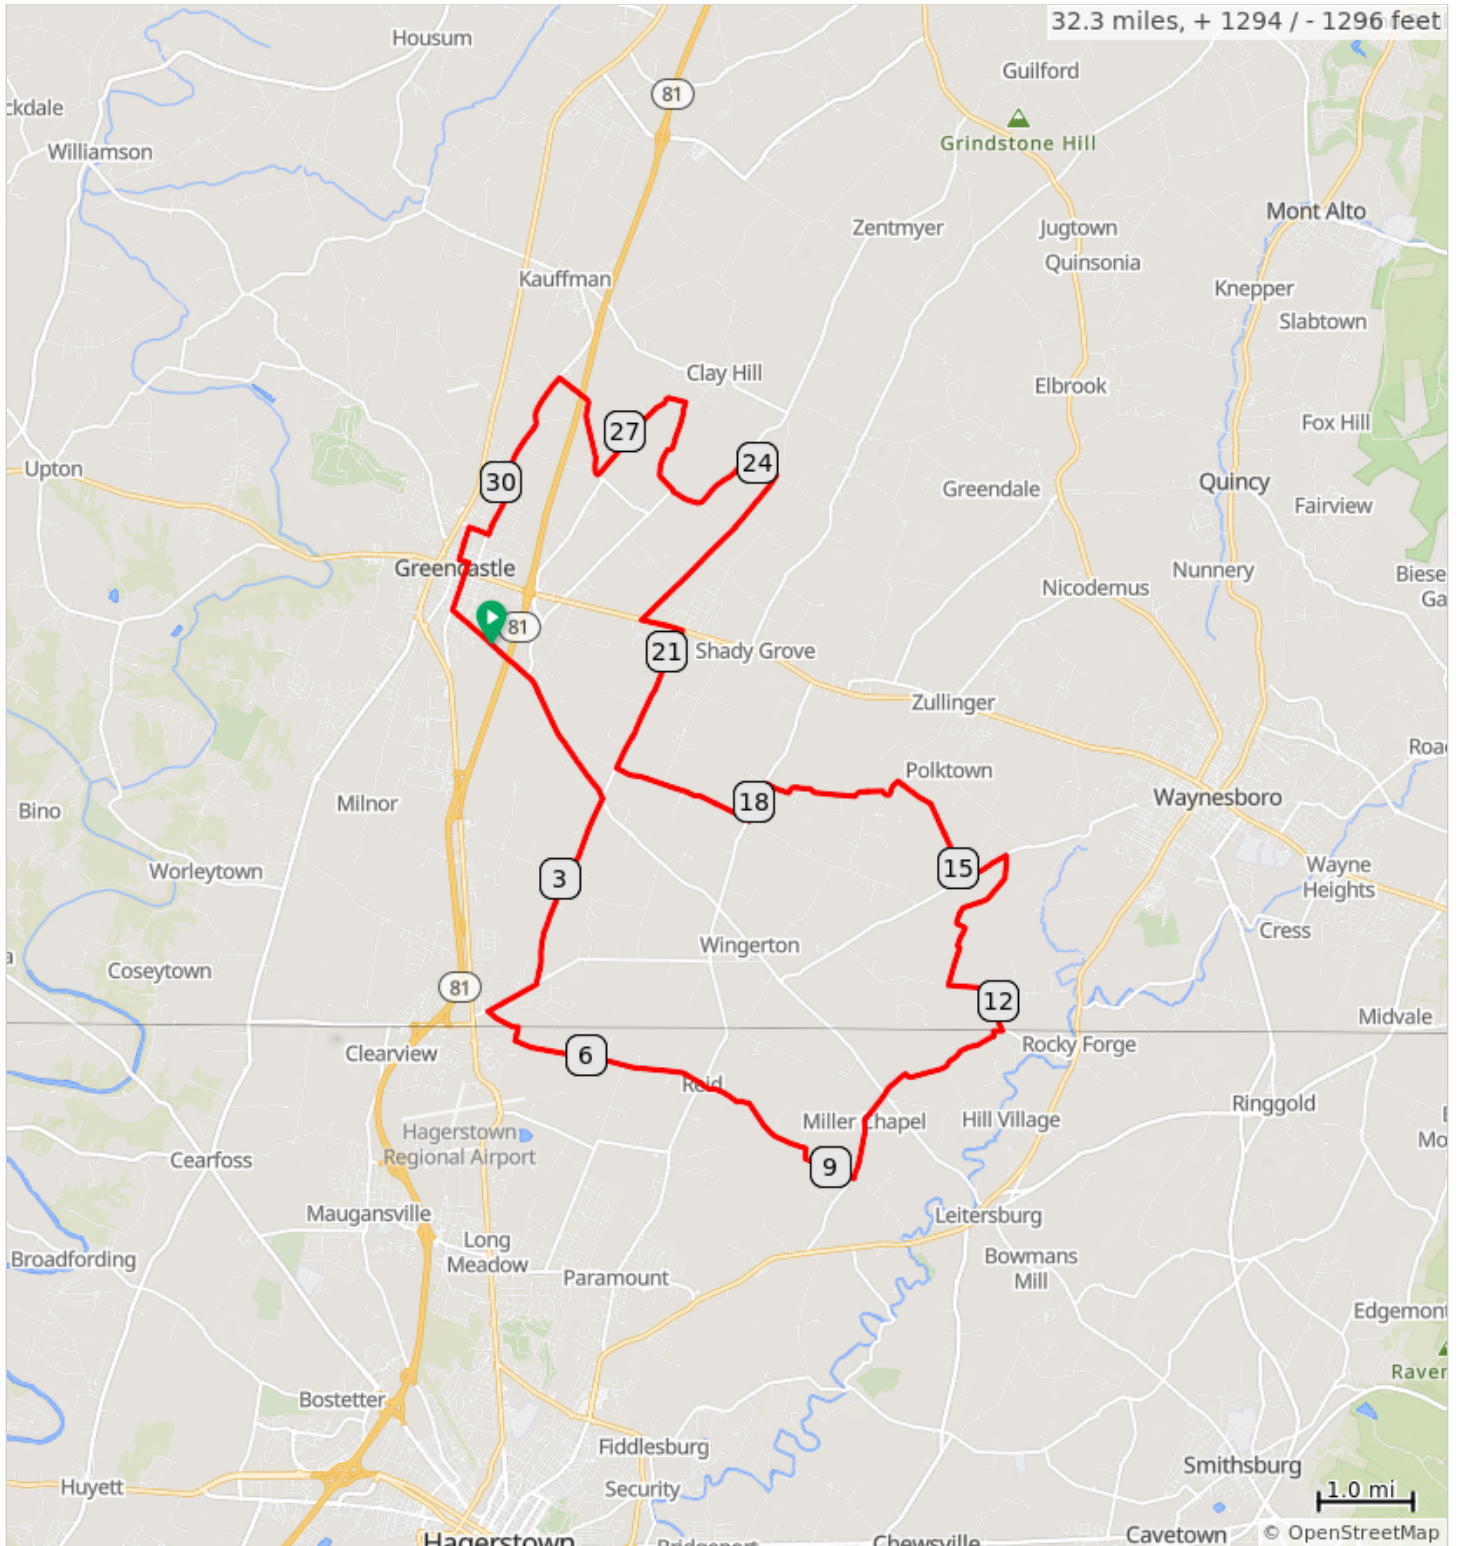

FCC Greencastle AB 2024

Dist	Note
0.0	Start of route
0.0	R out of parking lot onto Leitersburg St.
2.0	R onto Ridge Road
4.1	R onto East Avenue
4.6	Sharp L onto Reid Road
5.0	R onto Byers Road
5.2	L onto Reidtown Road
7.2	R onto Marsh Pike
7.2	L onto Lehmans Mill Road
9.2	L onto Millers Church Road
10.2	Straight across Leiters Mill Rd
11.7	Sharp L onto Shoemaker Road
12.1	L onto Iron Bridge Road
12.6	R onto Honodel Road
14.4	Sharp L onto Marsh Road
14.9	R onto Salem Church Road
15.7	Slight L onto Salem Church Road
16.2	L onto Scott Road

16.2 miles. +696/-633 feet

Dist	Note
32.3	R back into church parking lot
32.3	End of route

0.6 miles. +0/-0 feet

Dist	Note
16.4	Slight R onto Barr Road
17.7	L onto Hollowell Church Road
18.1	R onto McDowell Road
19.6	R onto Ridge Road
21.2	L onto Buchanan Trail East, PA 16
21.7	Sharp R onto Long Lane
23.8	L onto Phillippy Road
24.1	L onto Grindstone Hill Road
25.1	R onto McClanahan Road
26.2	L onto Antrim Church Road
27.5	R onto Zarger Road
28.7	L onto Browns Mill Road
30.5	R onto East Walter Avenue
30.8	L onto North Carlisle Street
31.1	L onto East Madison Street
31.2	R onto North Washington Street
31.4	Straight across Rt 16
31.7	L onto Leitersburg Street

15.6 miles. +535/-622 feet