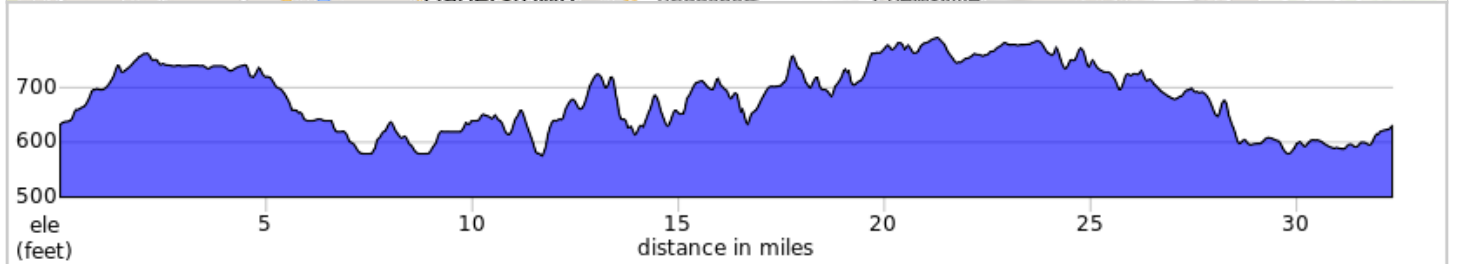

FCC Greencastle AB 2024

Dist	Note
0.0	Start of route
0.0	R out of parking lot onto Leitersburg St.
2.0	R onto Ridge Road
4.1	R onto East Avenue
4.6	Sharp L onto Reid Road
5.0	R onto Byers Road
5.2	L onto Reidtown Road
7.2	R onto Marsh Pike
7.2	L onto Lehmans Mill Road
9.2	L onto Millers Church Road
10.2	Straight across Leiters Mill Rd
11.7	Sharp L onto Shoemaker Road
12.1	L onto Iron Bridge Road
12.6	R onto Honodel Road
14.4	Sharp L onto Marsh Road
14.9	R onto Salem Church Road
15.7	Slight L onto Salem Church Road
16.2	L onto Scott Road

16.2 miles. +696/-633 feet

Dist	Note
32.3	R back into church parking lot
32.3	End of route

0.6 miles. +0/-0 feet

Dist	Note
16.4	Slight R onto Barr Road
17.7	L onto Hollowell Church Road
18.1	R onto McDowell Road
19.6	R onto Ridge Road
21.2	L onto Buchanan Trail East, PA 16
21.7	Sharp R onto Long Lane
23.8	L onto Phillippy Road
24.1	L onto Grindstone Hill Road
25.1	R onto McClanahan Road
26.2	L onto Antrim Church Road
27.5	R onto Zarger Road
28.7	L onto Browns Mill Road
30.5	R onto East Walter Avenue
30.8	L onto North Carlisle Street
31.1	L onto East Madison Street
31.2	R onto North Washington Street
31.4	Straight across Rt 16
31.7	L onto Leitersburg Street

15.6 miles. +535/-622 feet