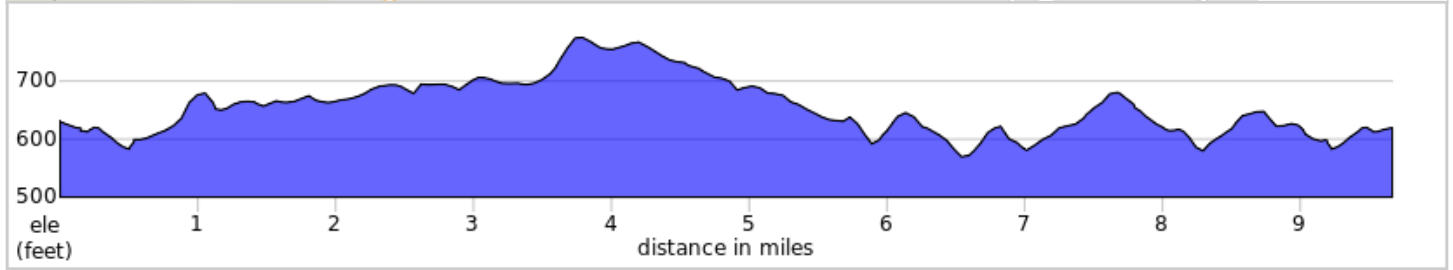

FCC Fort Loudon E 2024

Dist	Note
0.0	Start of route
0.0	R out of parkig lot onto Hawbaker Rd
0.1	Straight across Rt 30
0.5	L onto Fort Loudon Road, PA 75
0.5	R onto Mountain Road
4.1	Sharp L onto Dickeys Road
6.6	Sharp L onto Fort Loudon Road, PA 75
7.7	Straight across Lemar Rd
9.0	R onto Hawbaker Drive
9.5	Straight across Rt 30 and L back into parking lot
9.7	End of route

9.7 miles. +534/-545 feet
