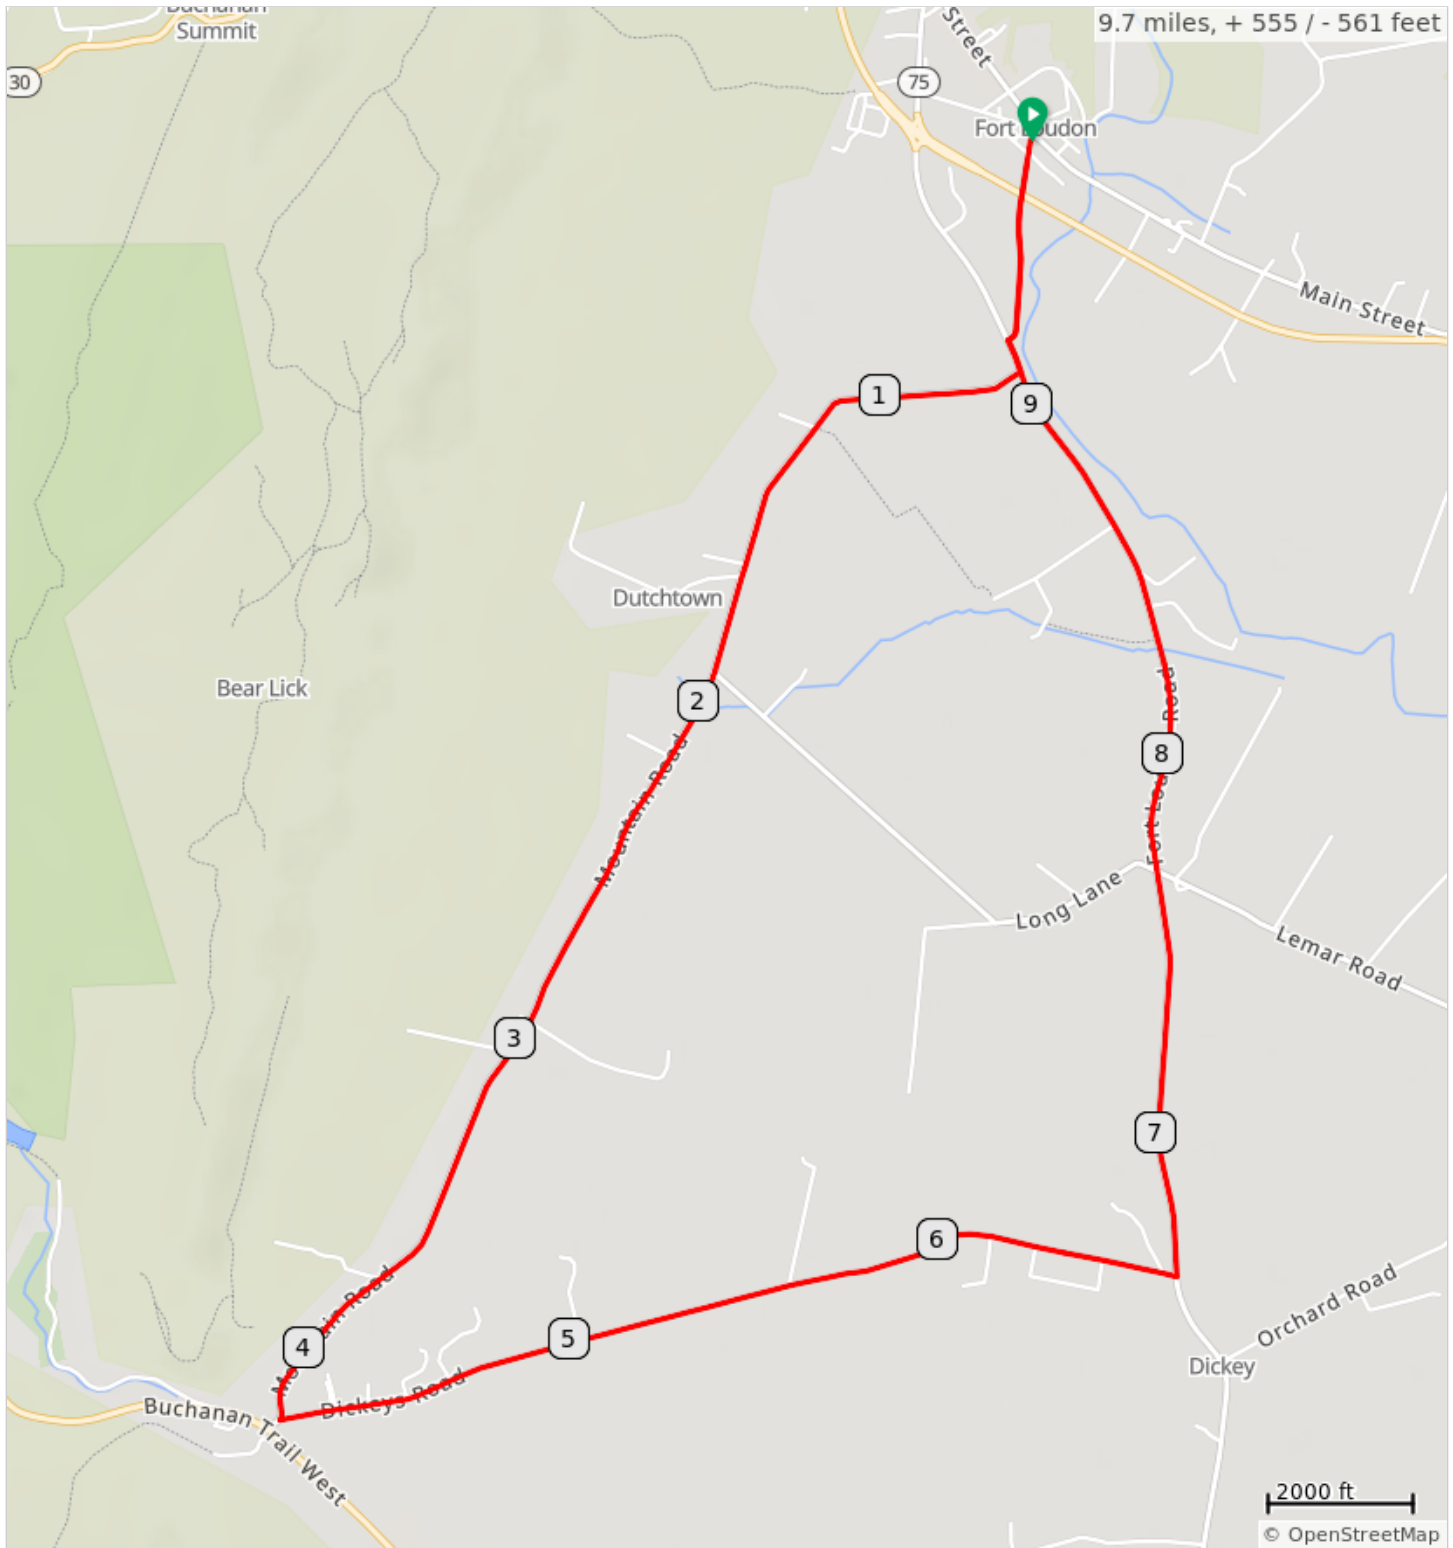

FCC Fort Loudon E 2024

Dist	Note
0.0	Start of route
0.0	R out of parkig lot onto Hawbaker Rd
0.1	Straight across Rt 30
0.5	L onto Fort Loudon Road, PA 75
0.5	R onto Mountain Road
4.1	Sharp L onto Dickeys Road
6.6	Sharp L onto Fort Loudon Road, PA 75
7.7	Straight across Lemar Rd
9.0	R onto Hawbaker Drive
9.5	Straight across Rt 30 and L back into parking lot
9.7	End of route

9.7 miles. +534/-545 feet
