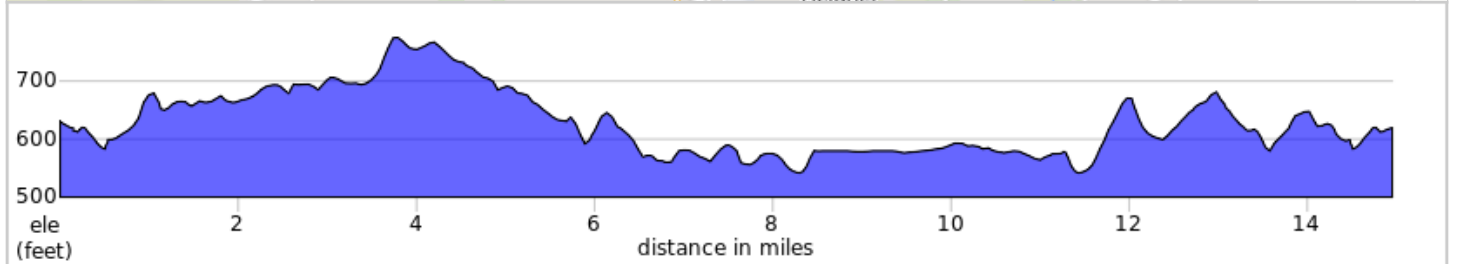

# FCC Fort Loudon D 2024

Dist	Note
0.0	Start of route
0.0	R out of parkig lot onto Hawbaker Rd
0.1	Straight across Rt 30
0.5	L onto Fort Loudon Road, PA 75
0.5	R onto Mountain Road
4.1	Sharp L onto Dickey's Road
6.4	R onto Fort Loudon Road, PA 75
6.7	L onto Orchard Road
7.9	R onto Lemar Road
8.3	Straight across Mercersburg Rd
9.4	Sharp L onto Parnell Drive
10.4	L onto Huber Road
10.6	L on Mercersburg Rd
11.1	R onto Lemar Road
12.7	R onto Fort Loudon Road, PA 75
14.3	R onto Hawbaker Drive

14.3 miles. +692/-694 feet

Dist	Note
14.8	Straight across Rt 30 and L back into parking lot
15.0	End of route

0.7 miles. +3/-1 feet