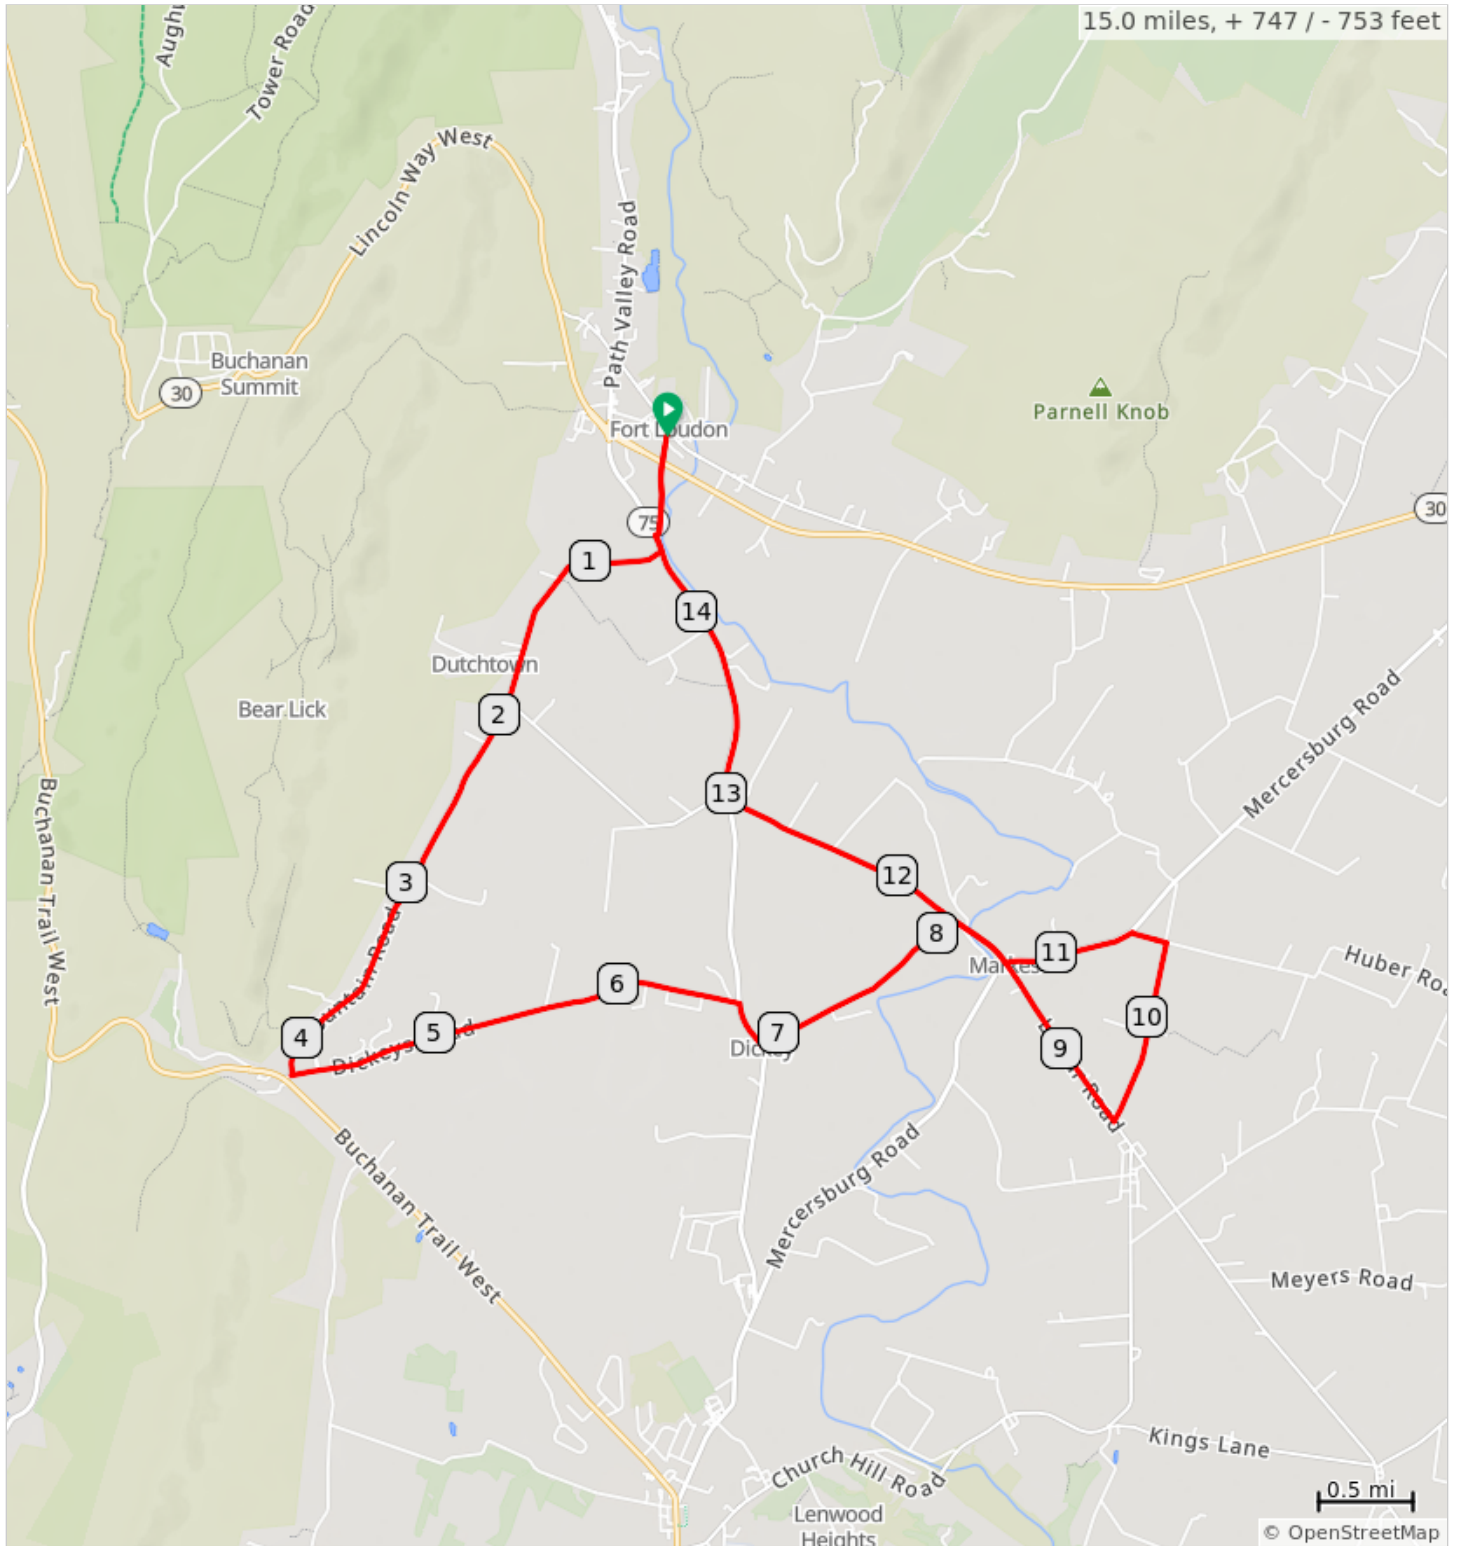

# FCC Fort Loudon D 2024

Dist	Note
0.0	Start of route
0.0	R out of parkig lot onto Hawbaker Rd
0.1	Straight across Rt 30
0.5	L onto Fort Loudon Road, PA 75
0.5	R onto Mountain Road
4.1	Sharp L onto Dickey's Road
6.4	R onto Fort Loudon Road, PA 75
6.7	L onto Orchard Road
7.9	R onto Lemar Road
8.3	Straight across Mercersburg Rd
9.4	Sharp L onto Parnell Drive
10.4	L onto Huber Road
10.6	L on Mercersburg Rd
11.1	R onto Lemar Road
12.7	R onto Fort Loudon Road, PA 75
14.3	R onto Hawbaker Drive

14.3 miles. +692/-694 feet

Dist	Note
14.8	Straight across Rt 30 and L back into parking lot
15.0	End of route

0.7 miles. +3/-1 feet