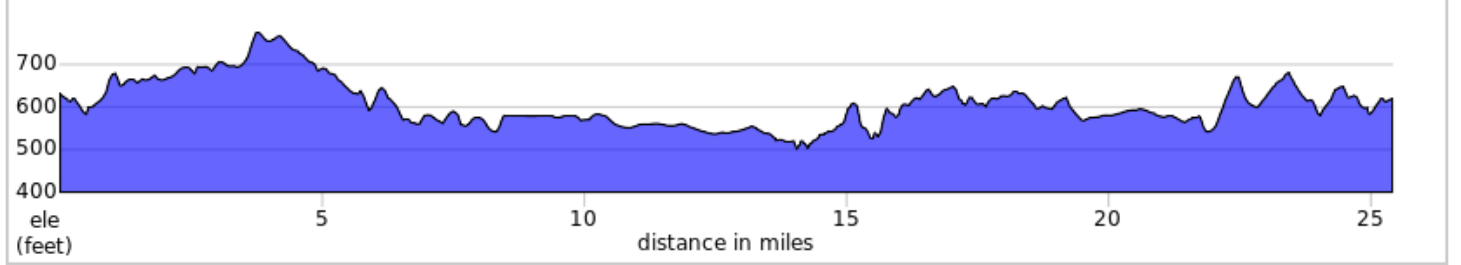

FCC Fort Loudon C 2024

FCC Fort Loudon C 2024

Dist	Note
0.0	Start of route
0.0	R out of parkig lot onto Hawbaker Rd
0.1	Straight across Rt 30
0.5	L onto Fort Loudon Road, PA 75
0.5	R onto Mountain Road
4.1	Sharp L onto Dickeys Road
6.4	R onto Fort Loudon Road, PA 75
6.8	L onto Orchard Road
7.9	R onto Lemar Road
8.4	Straight across Mercersburg Rd
9.4	R onto Steele Avenue
10.0	L onto Harrytown Road
10.3	R onto Lemar Road
10.8	L onto Meyers Road
12.6	L onto Stitzells Road
13.5	L onto Warm Spring Road, PA 995
14.1	L onto Quarry Rd

14.1 miles. +455/-571 feet

Dist	Note
14.3	R to stay on Quarry Rd
14.6	R to stay on Quarry Rd
15.5	L onto Valley Camp Road
15.5	R onto Keller Road
16.5	L onto Gehr Road
17.1	L onto Pioneer Drive
17.9	Straight across Brandts Church Rd
18.7	R onto Huber Road
20.9	L onto Mercersburg Road, PA 416
20.9	Straight across Parnell Dr
21.6	R onto Lemar Road
23.2	R onto Fort Loudon Road, PA 75
24.8	R onto Hawbaker Drive
25.3	Straight across Rt 30 and L back into parking lot
25.4	End of route

11.3 miles. +618/-512 feet