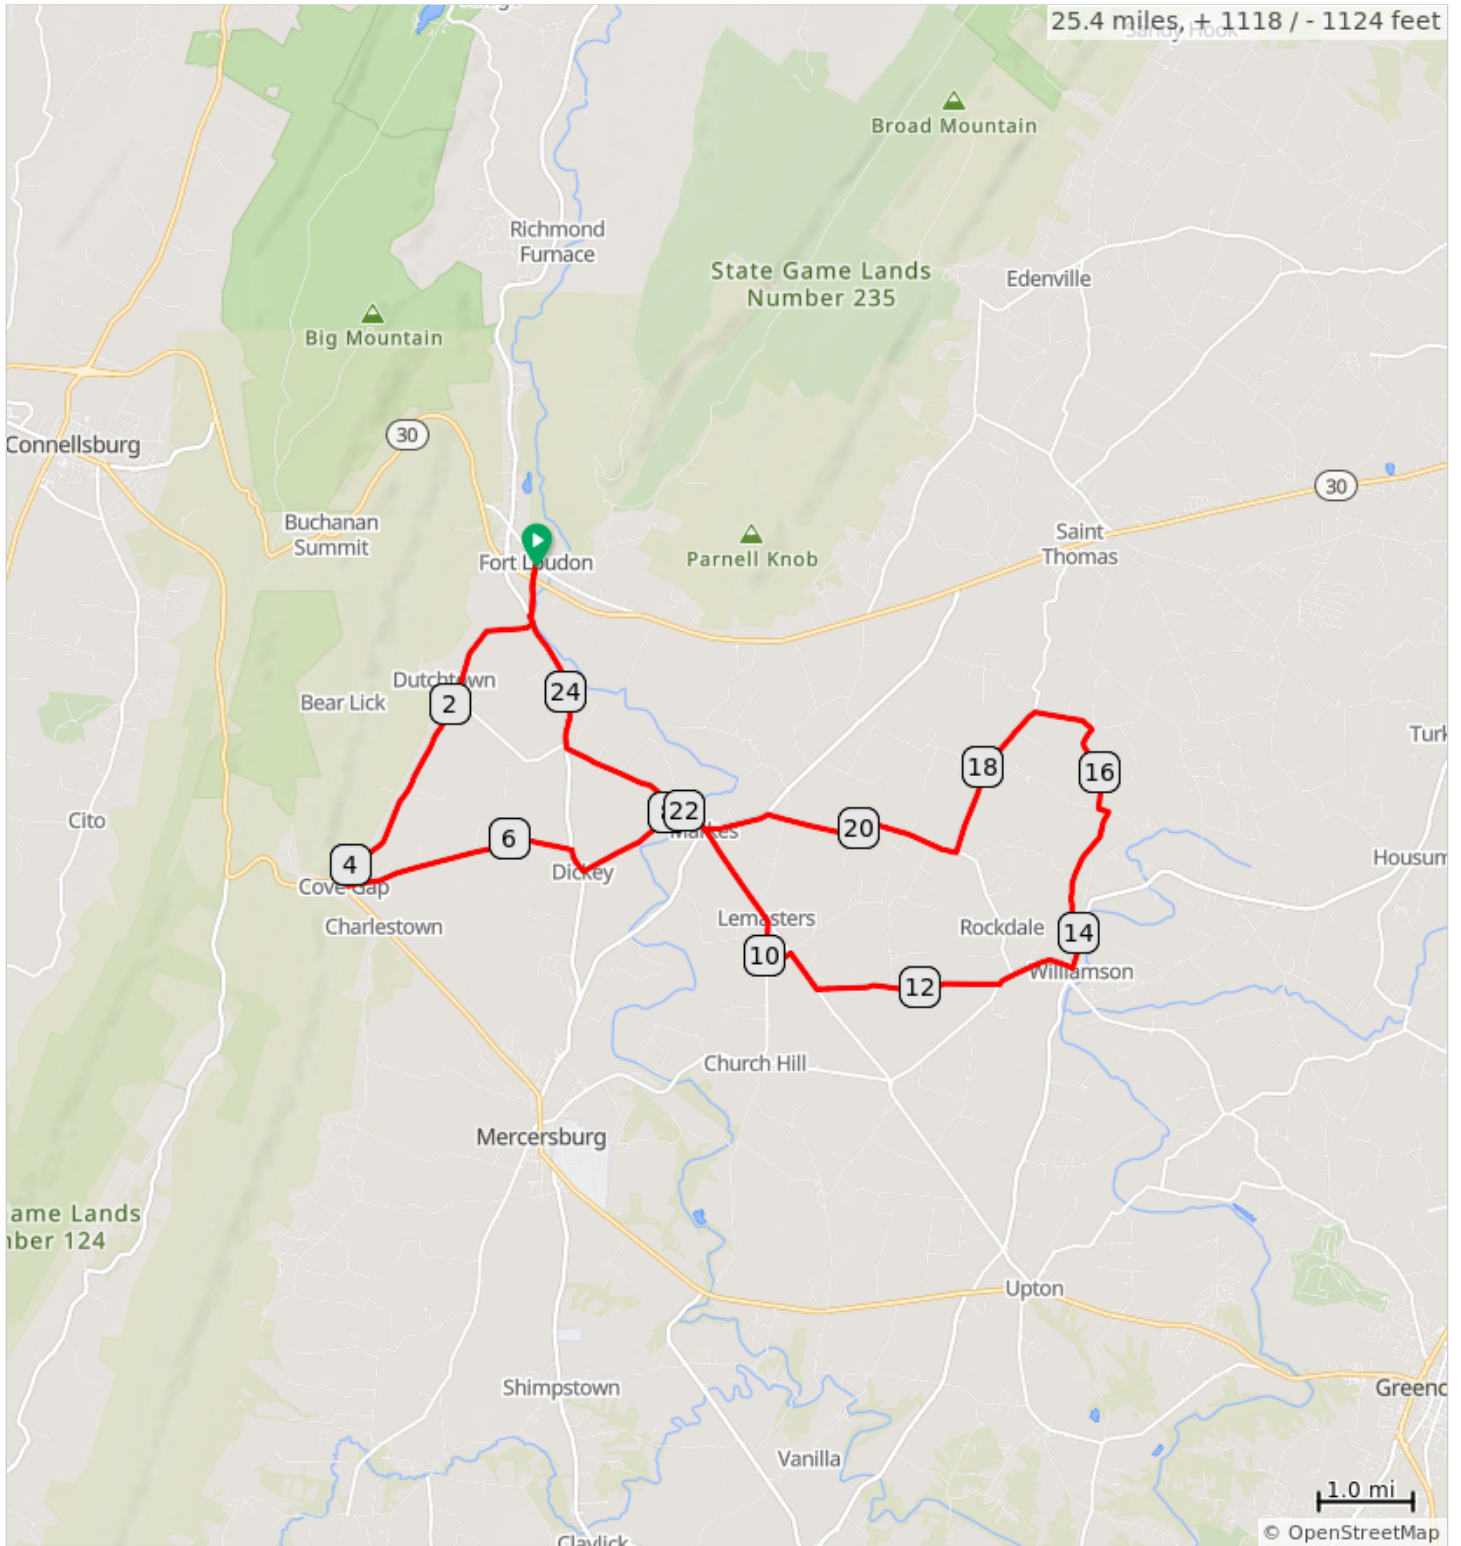

FCC Fort Loudon C 2024

FCC Fort Loudon C 2024

Dist	Note
0.0	Start of route
0.0	R out of parkig lot onto Hawbaker Rd
0.1	Straight across Rt 30
0.5	L onto Fort Loudon Road, PA 75
0.5	R onto Mountain Road
4.1	Sharp L onto Dickeys Road
6.4	R onto Fort Loudon Road, PA 75
6.8	L onto Orchard Road
7.9	R onto Lemar Road
8.4	Straight across Mercersburg Rd
9.4	R onto Steele Avenue
10.0	L onto Harrytown Road
10.3	R onto Lemar Road
10.8	L onto Meyers Road
12.6	L onto Stitzells Road
13.5	L onto Warm Spring Road, PA 995
14.1	L onto Quarry Rd

14.1 miles. +455/-571 feet

Dist	Note
14.3	R to stay on Quarry Rd
14.6	R to stay on Quarry Rd
15.5	L onto Valley Camp Road
15.5	R onto Keller Road
16.5	L onto Gehr Road
17.1	L onto Pioneer Drive
17.9	Straight across Brandts Church Rd
18.7	R onto Huber Road
20.9	L onto Mercersburg Road, PA 416
20.9	Straight across Parnell Dr
21.6	R onto Lemar Road
23.2	R onto Fort Loudon Road, PA 75
24.8	R onto Hawbaker Drive
25.3	Straight across Rt 30 and L back into parking lot
25.4	End of route

11.3 miles. +618/-512 feet