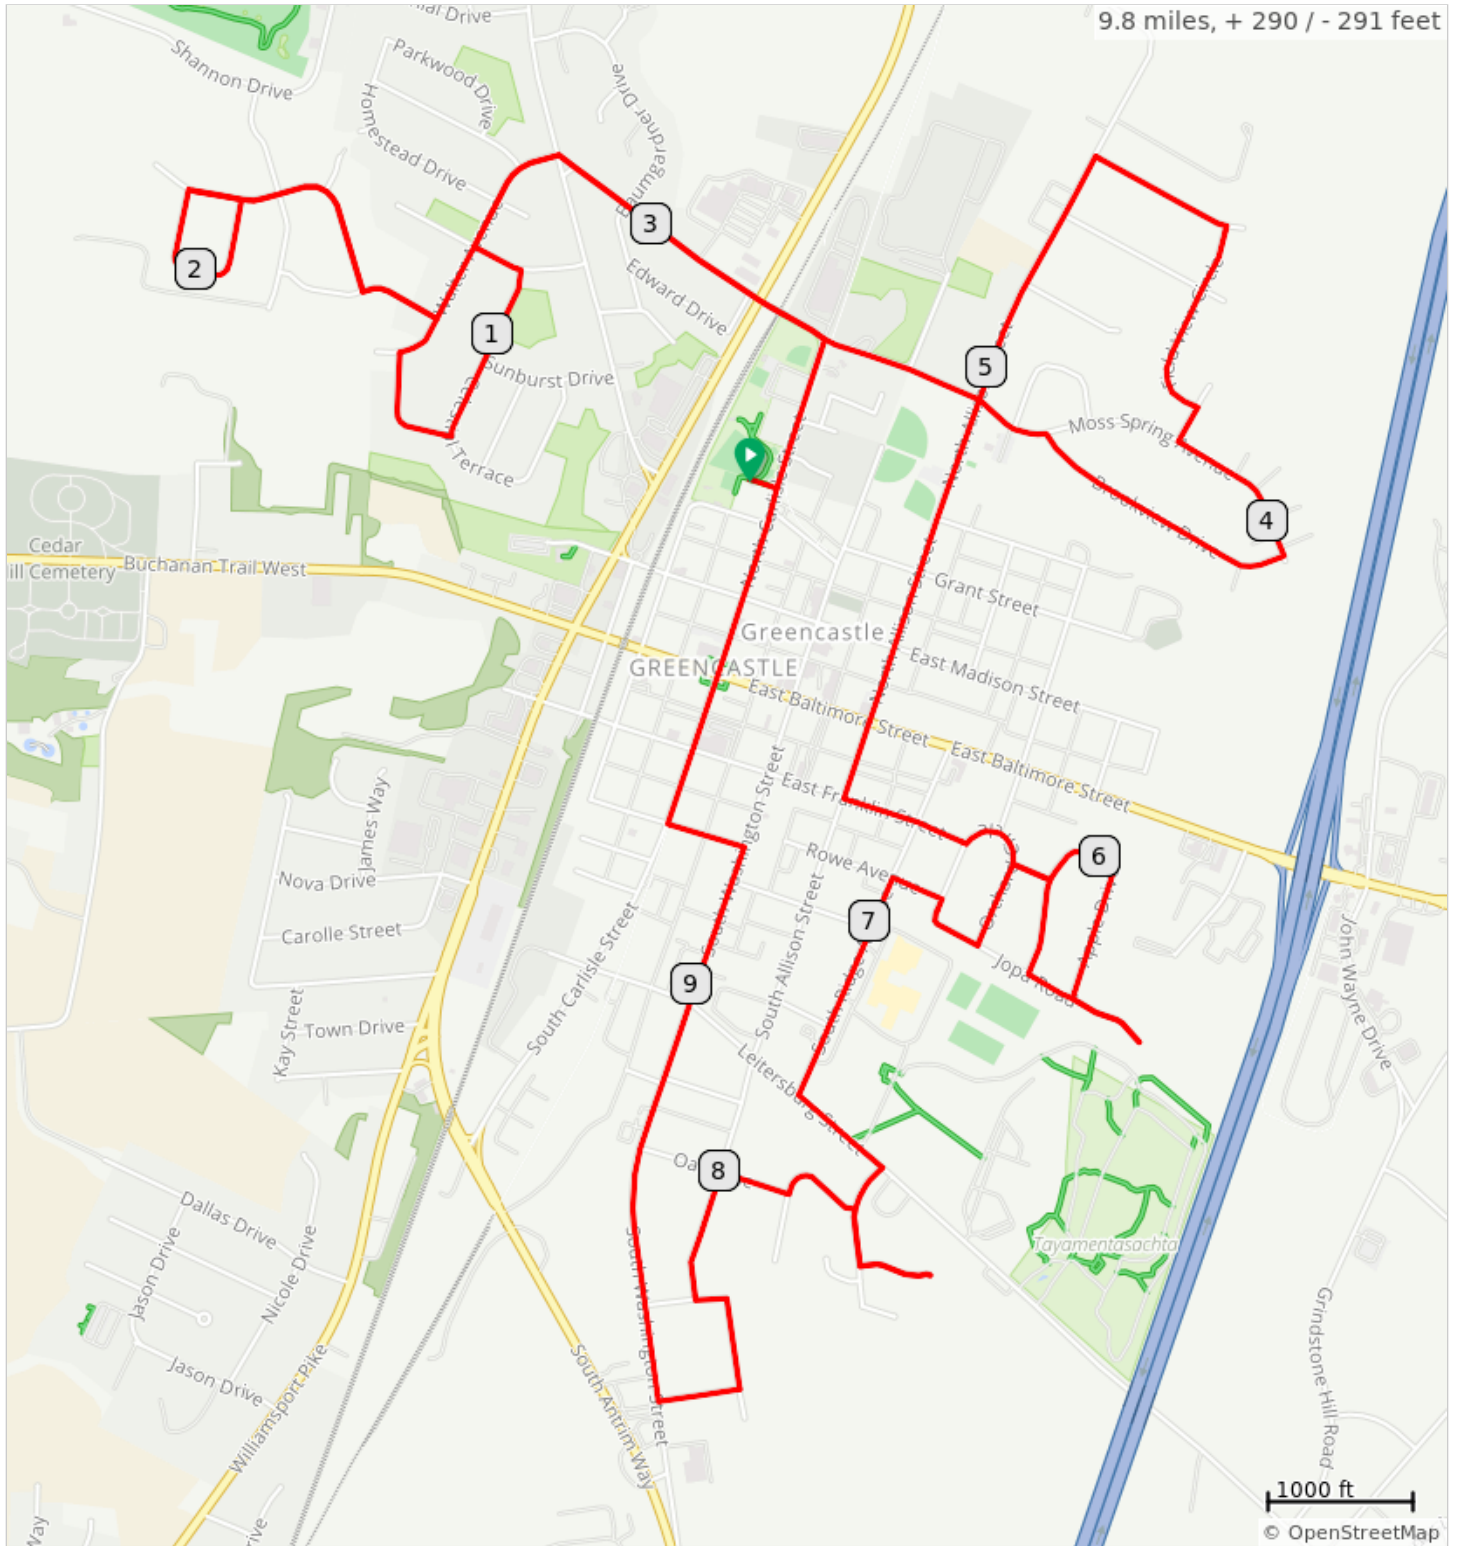

# FCC Christmas Lights Ride 2022

FCC Christmas Lights Ride 2022

Dist	Note
0.0	Start of route
0.0	Keep R
0.0	L onto North Carlisle Street
0.2	L onto East Walter Avenue
0.7	L onto Walter Avenue
0.8	L onto Carowinds Drive
0.9	R onto Celestial Terrace
1.1	R onto Moonlight Drive
1.3	R onto Walter Avenue
1.4	L
1.5	R
1.9	R
2.1	R
2.5	L
2.6	L onto Walter Avenue
2.8	R onto West Walter Avenue
3.5	Slight R onto Moss Spring Avenue
3.6	R onto Brookview Drive

3.6 miles. +157/-134 feet

Dist	Note
4.0	L onto Moss Spring Avenue
4.2	R onto Forest View Drive
4.2	L onto Field View Circle
4.5	L
4.7	L onto Browns Mill Road
5.6	L onto East Franklin Street
5.8	L onto Orchard Circle
5.9	L onto Franklin Street
5.9	L onto Apple Drive
6.2	L onto Jopa Road
6.3	Make a U-turn onto Jopa Road
6.5	R onto Apple Drive
6.6	L onto Franklin Street
6.7	L onto Orchard Circle
6.8	R onto Jopa Road
6.9	L onto Rowe Avenue
6.9	L onto South Ridge Avenue
7.2	L onto Leitersburg Street

3.7 miles. +64/-92 feet

Dist	Note
7.4	R onto Osborne Avenue
7.5	L onto Century Drive
7.7	R onto Osborne Avenue
7.8	L onto Lohman Drive
7.9	R onto Oak Lane
8.0	L onto South Allison Street
8.2	L onto East Side Drive
8.3	R onto East Side Drive
8.4	R onto South Washington Street
9.2	L
9.3	R onto South Carlisle Street
9.8	End of route

2.5 miles. +27/-61 feet