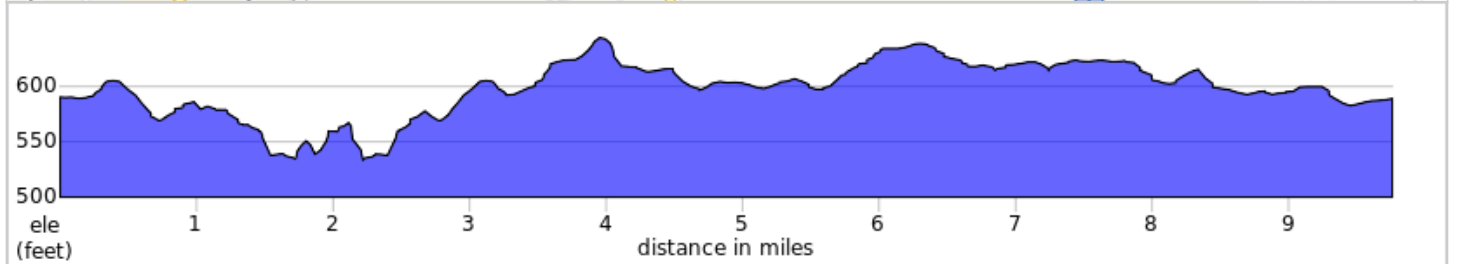

# FCC Christmas Lights Ride 2022

FCC Christmas Lights Ride 2022

Dist	Note
0.0	Start of route
0.0	Keep R
0.0	L onto North Carlisle Street
0.2	L onto East Walter Avenue
0.7	L onto Walter Avenue
0.8	L onto Carowinds Drive
0.9	R onto Celestial Terrace
1.1	R onto Moonlight Drive
1.3	R onto Walter Avenue
1.4	L
1.5	R
1.9	R
2.1	R
2.5	L
2.6	L onto Walter Avenue
2.8	R onto West Walter Avenue
3.5	Slight R onto Moss Spring Avenue
3.6	R onto Brookview Drive

3.6 miles. +157/-134 feet

Dist	Note
4.0	L onto Moss Spring Avenue
4.2	R onto Forest View Drive
4.2	L onto Field View Circle
4.5	L
4.7	L onto Browns Mill Road
5.6	L onto East Franklin Street
5.8	L onto Orchard Circle
5.9	L onto Franklin Street
5.9	L onto Apple Drive
6.2	L onto Jopa Road
6.3	Make a U-turn onto Jopa Road
6.5	R onto Apple Drive
6.6	L onto Franklin Street
6.7	L onto Orchard Circle
6.8	R onto Jopa Road
6.9	L onto Rowe Avenue
6.9	L onto South Ridge Avenue
7.2	L onto Leitersburg Street

3.7 miles. +64/-92 feet

Dist	Note
7.4	R onto Osborne Avenue
7.5	L onto Century Drive
7.7	R onto Osborne Avenue
7.8	L onto Lohman Drive
7.9	R onto Oak Lane
8.0	L onto South Allison Street
8.2	L onto East Side Drive
8.3	R onto East Side Drive
8.4	R onto South Washington Street
9.2	L
9.3	R onto South Carlisle Street
9.8	End of route

2.5 miles. +27/-61 feet