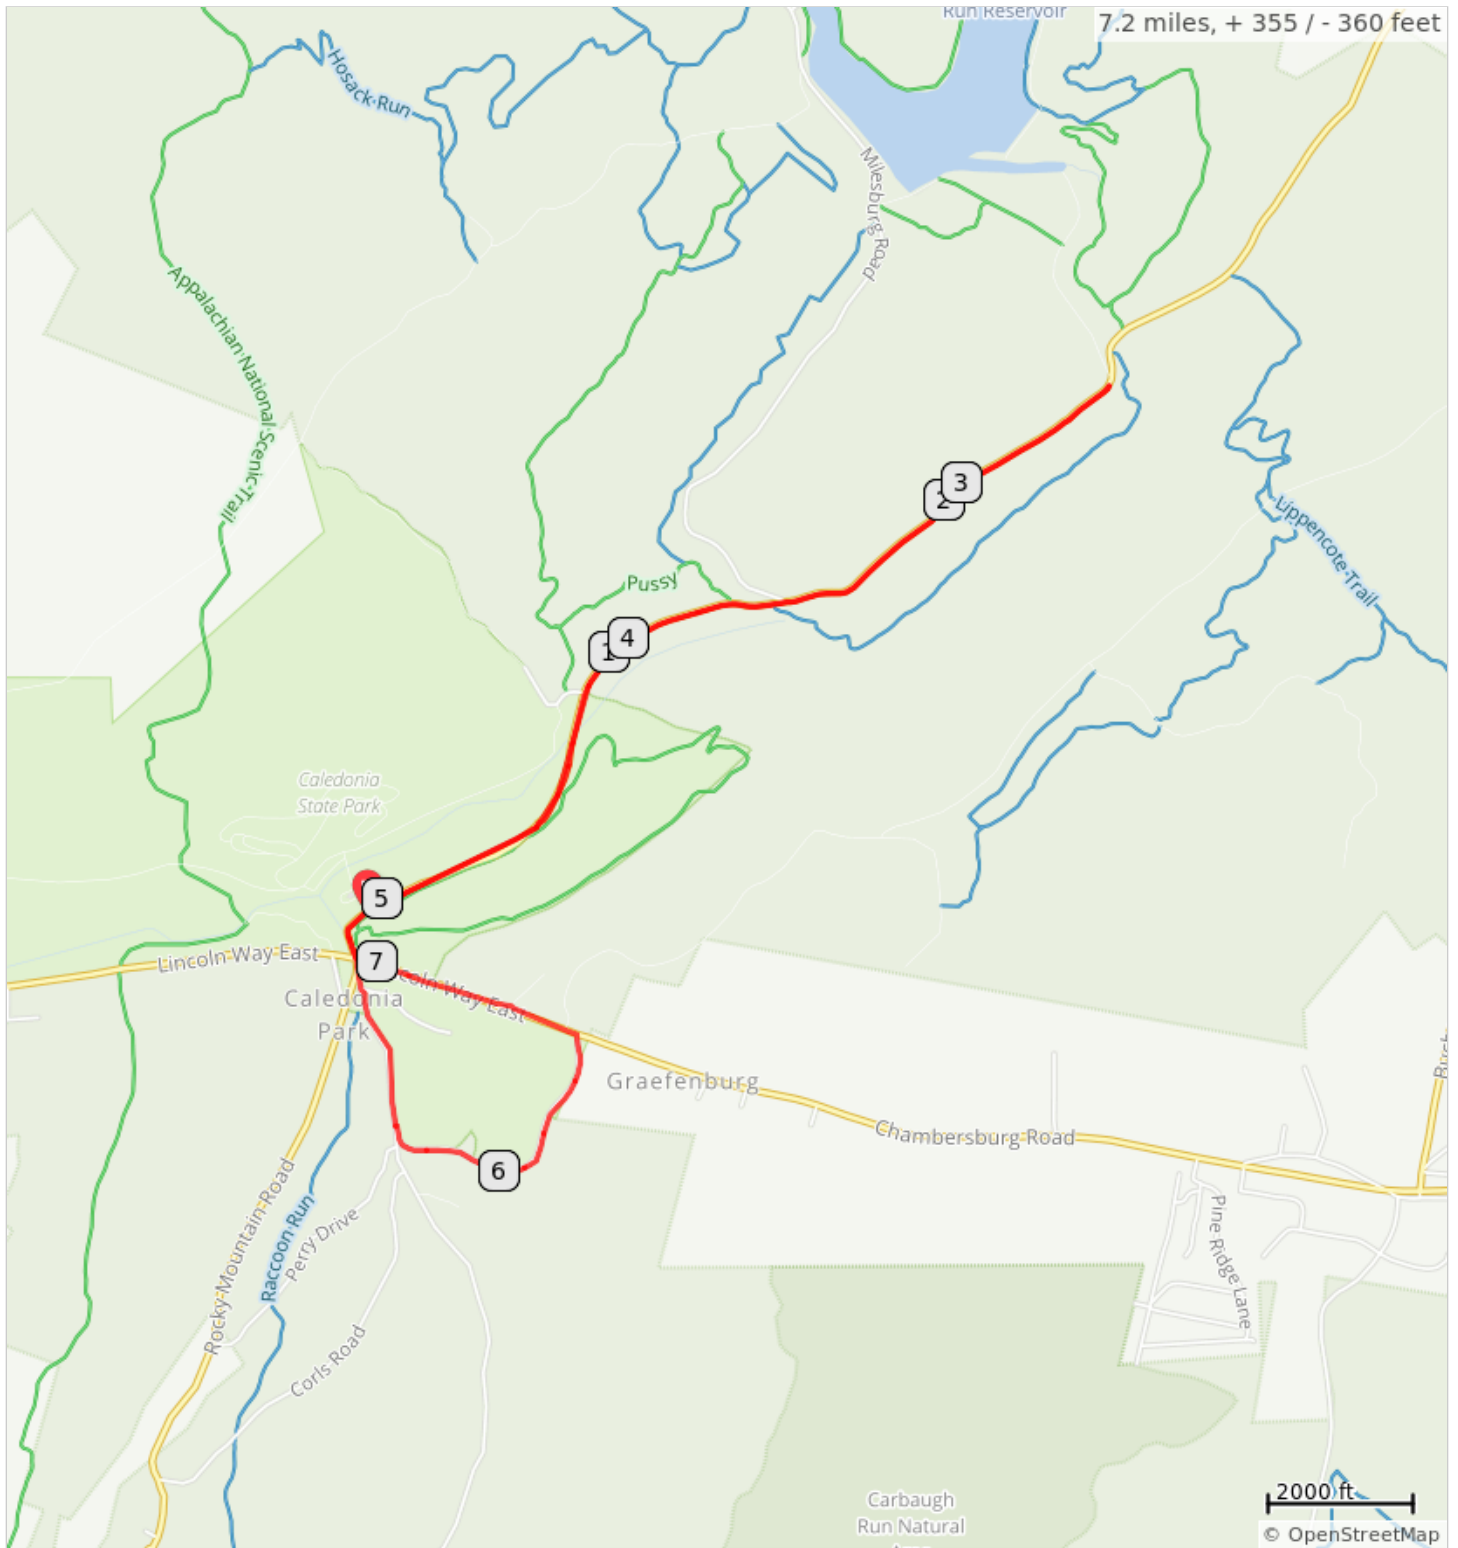

FCC Caledonia E 2019

Dist	Type	Note
0.0		Start of route
0.0		L onto Pine Grove Rd, Rt 233
2.5		Make U turn at 2.5 mile mark, return back on Rt 233
5.2		Straight across Rt 30 to stay on Rt 233
5.3		Slight L onto Golf Course Road
6.5		L onto Chambersburg Road, US 30
7.1		R onto Pine Grove Road, PA 233
7.2		L into Park Entrance

7.2 miles. +342/-354 feet