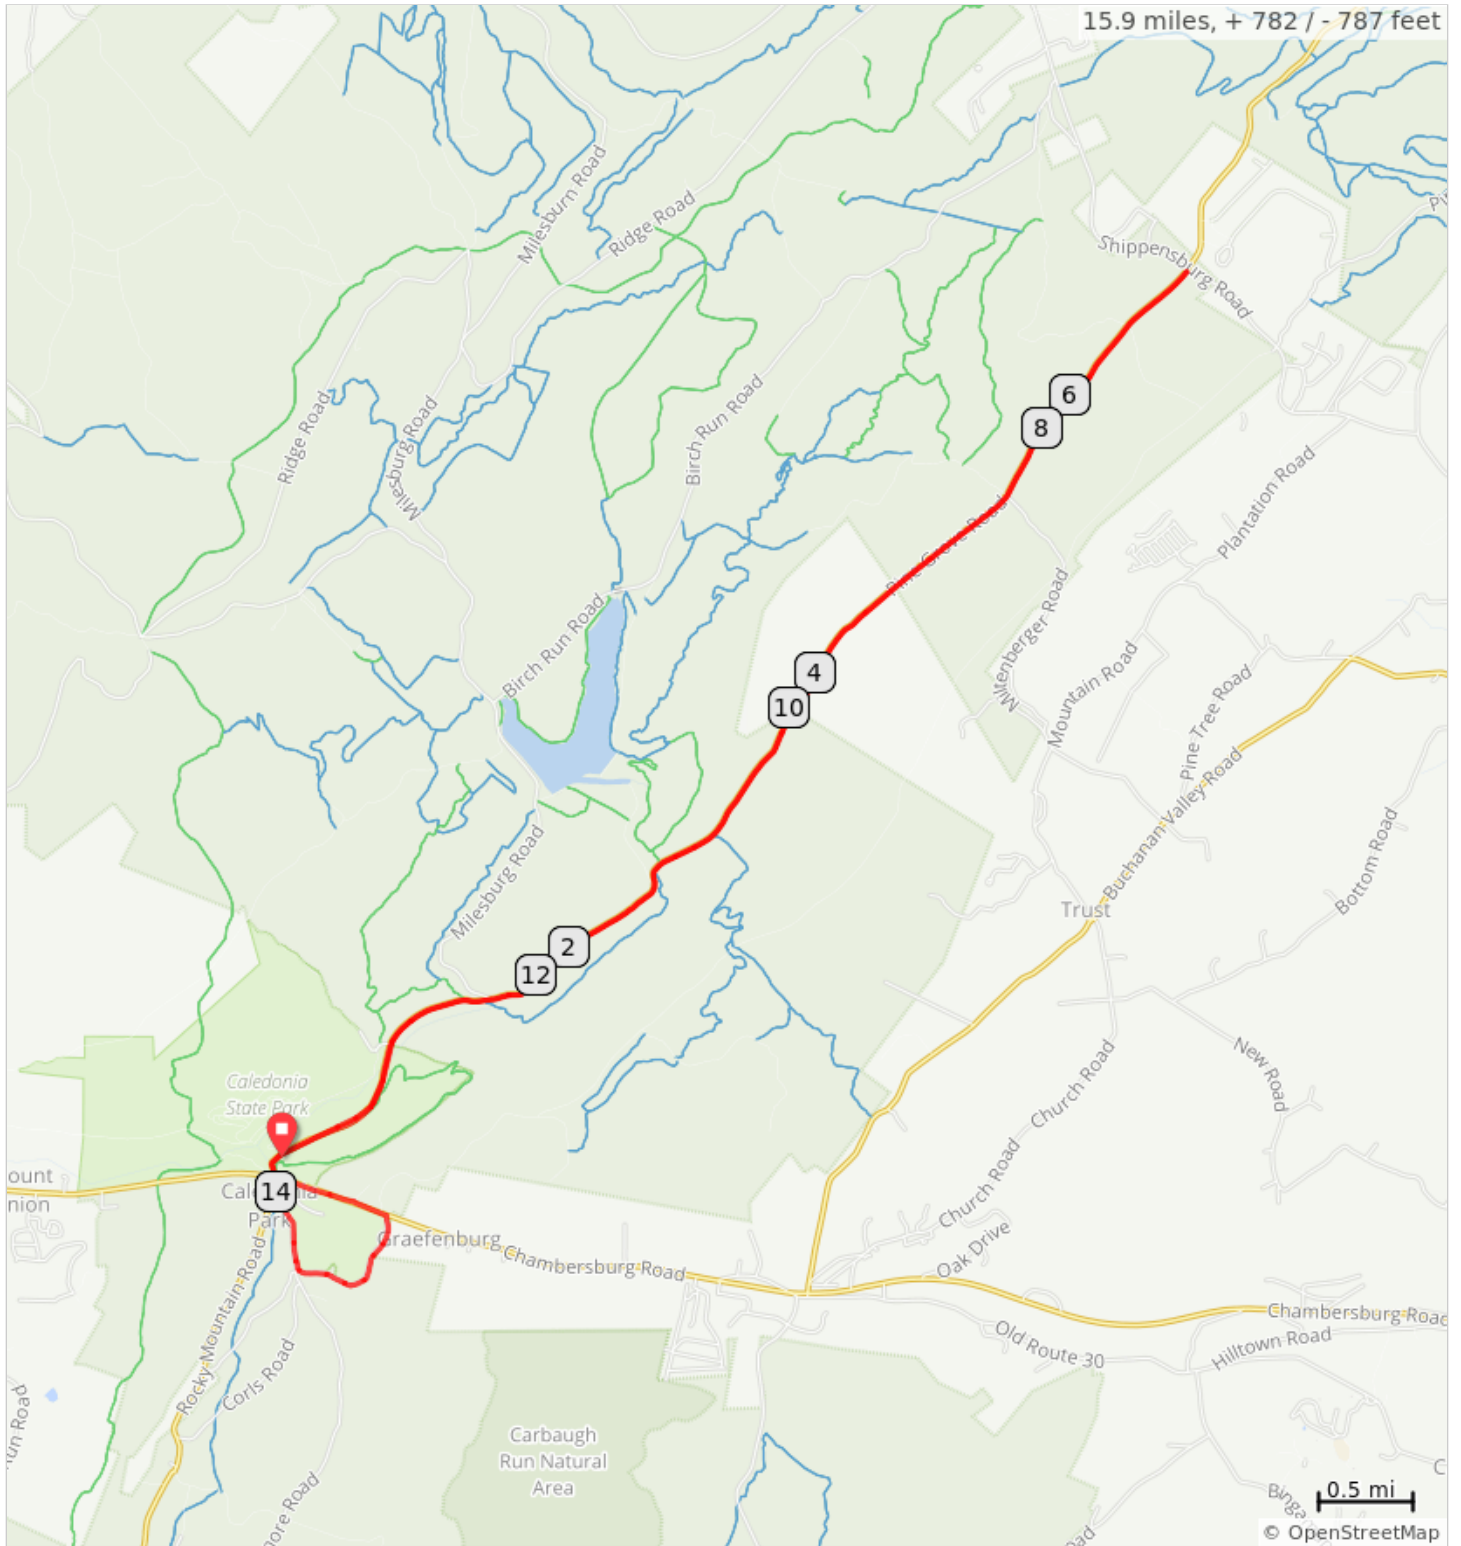

FCC Caledonia D 2019

Dist	Type	Note
0.0		Start of route
0.0		L onto Pine Grove Rd, Rt 233
6.9		Make U turn at Shippensburg Rd, and continue back on Pine Grove Road, Rt 233
13.9		Straight across Rt 30 to continue on Rt 233
14.0		Slight L onto Golf Course Road
15.2		L onto Chambersburg Road, US 30
15.8		R onto Pine Grove Road, PA 233 and L into Park Entrance
15.9		End of route

15.9 miles. +766/-778 feet