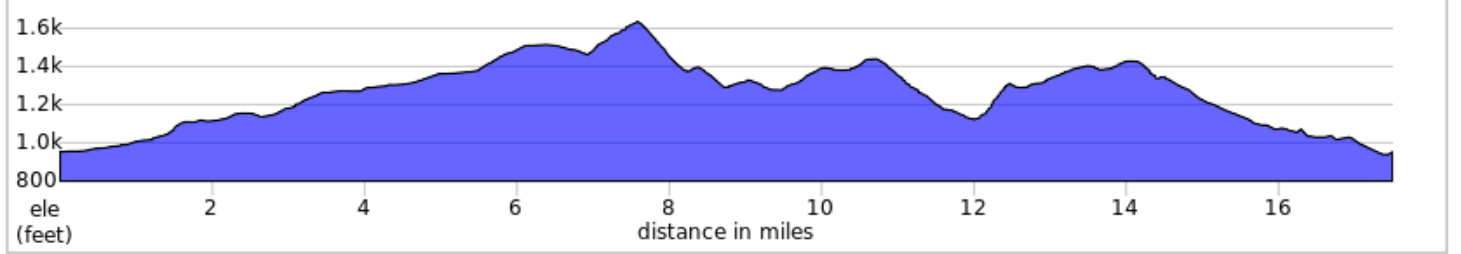

# FCC Caledonia C 2022

Dist	Note
0.0	L onto Pine Grove Road, Rt 233
6.9	R onto Shippensburg Road
8.2	Sharp R onto Plantation Road
9.5	Continue straight onto Mountain Road
11.6	L onto PA-234 E
11.7	R onto Church Rd
14.4	Slight L onto PA-234 W
14.5	R onto US-30 W
17.3	R onto Pine Grove Road, PA 233
17.5	L into park

17.5 miles. +1243/-1250 feet

---