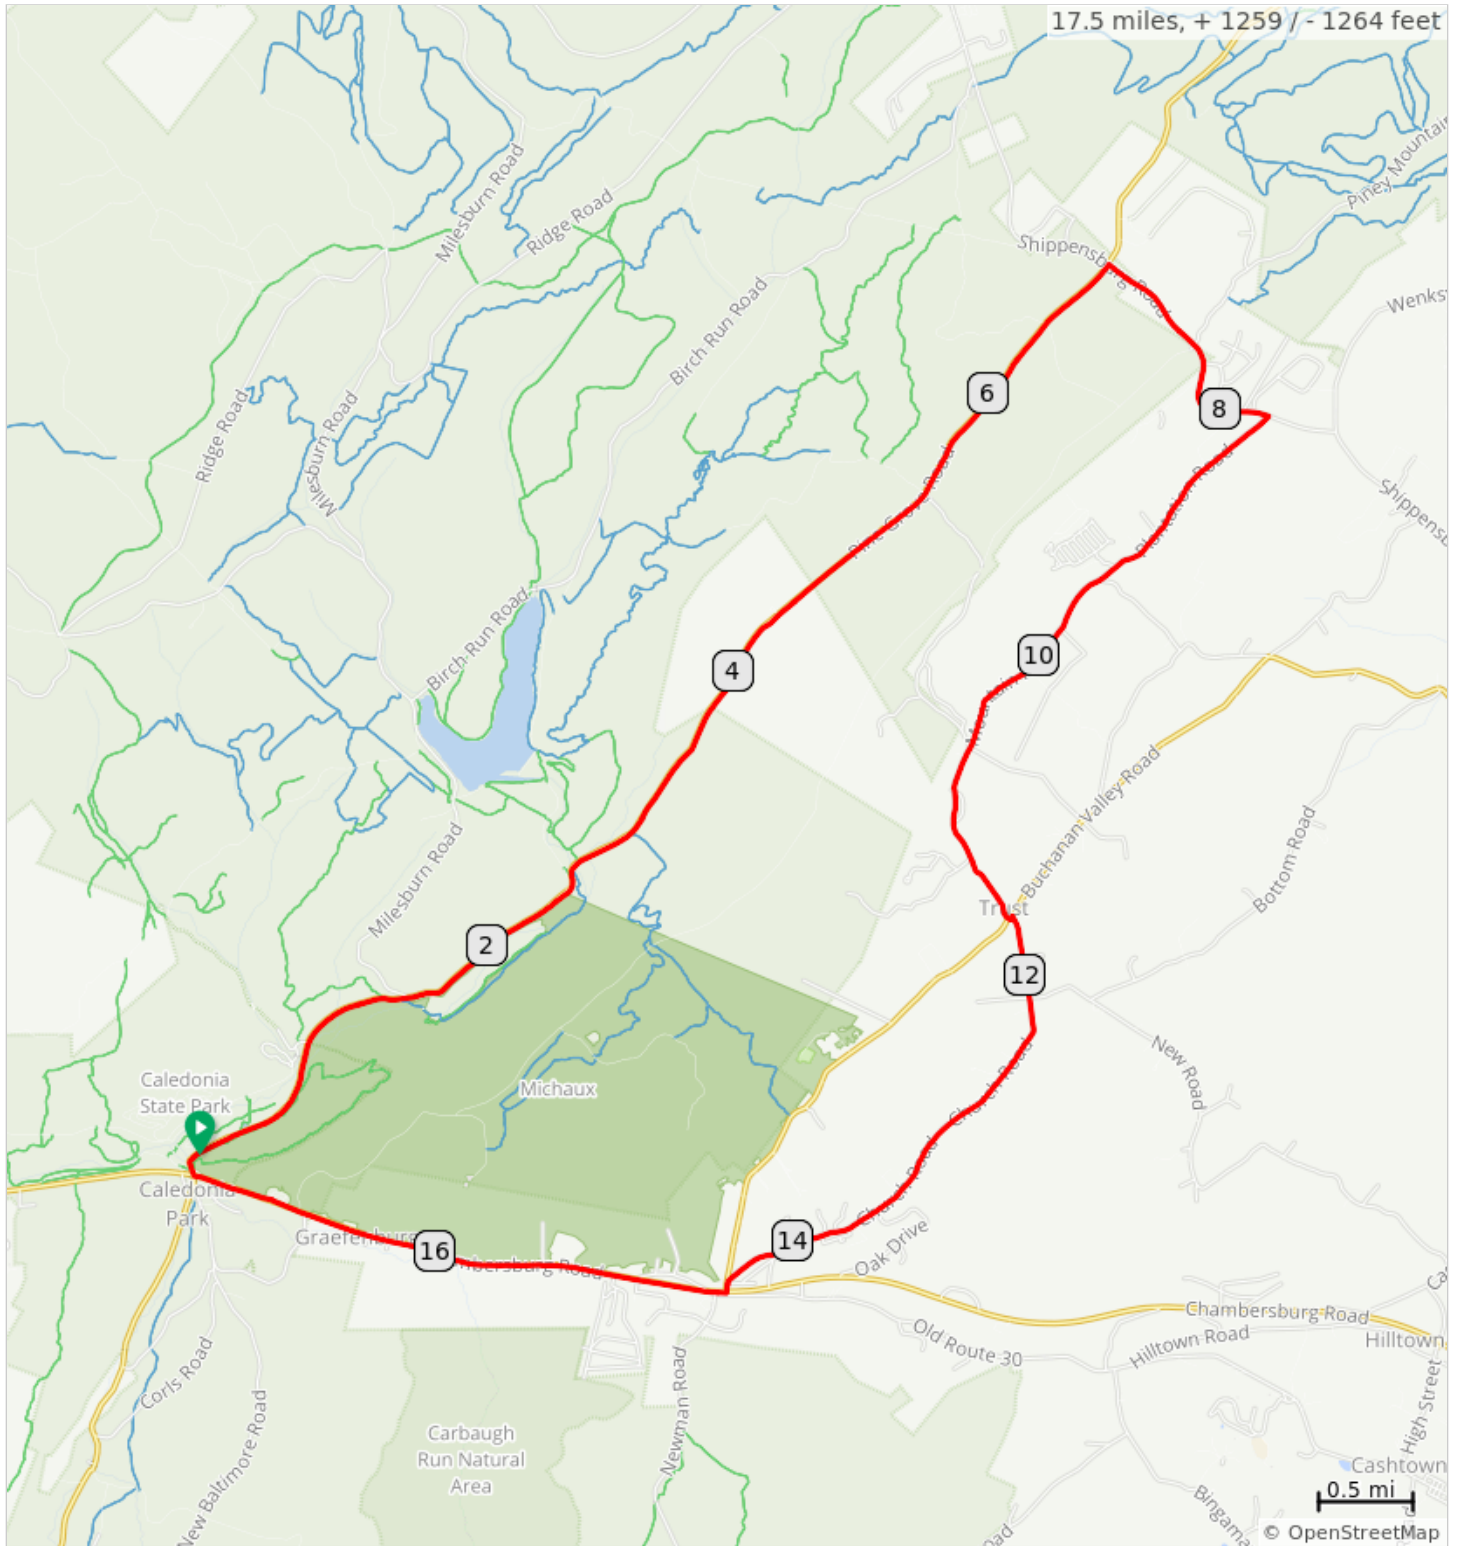

# FCC Caledonia C 2022

Dist	Note
0.0	L onto Pine Grove Road, Rt 233
6.9	R onto Shippensburg Road
8.2	Sharp R onto Plantation Road
9.5	Continue straight onto Mountain Road
11.6	L onto PA-234 E
11.7	R onto Church Rd
14.4	Slight L onto PA-234 W
14.5	R onto US-30 W
17.3	R onto Pine Grove Road, PA 233
17.5	L into park

17.5 miles. +1243/-1250 feet

---