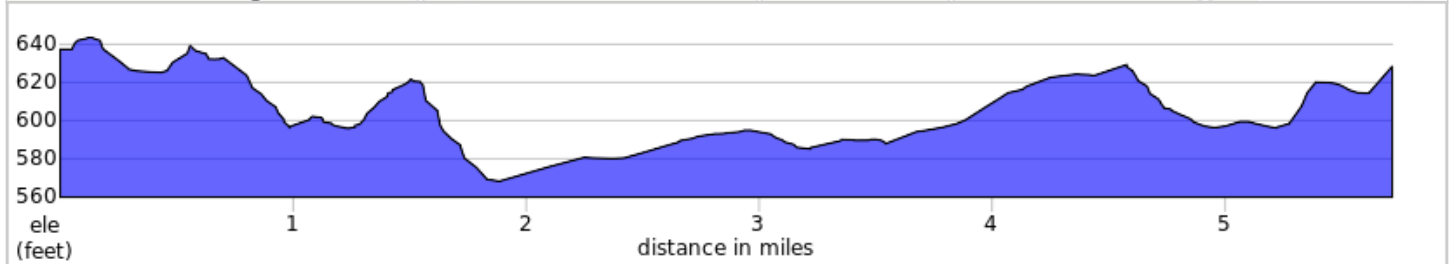

FCC Brandts Church E R 2023

FCC Brandts Church E R 2023

Dist	Note
0.0	Start of route
0.3	L out of parking lot and then R onto Pioneer Dr
1.3	R onto Huber Rd
3.2	R onto Parnell Dr
3.5	R onto PA-416 N
4.6	R onto Brandts Church Rd and follow back to church parking lot
5.7	End of route

5.7 miles. +140/-163 feet