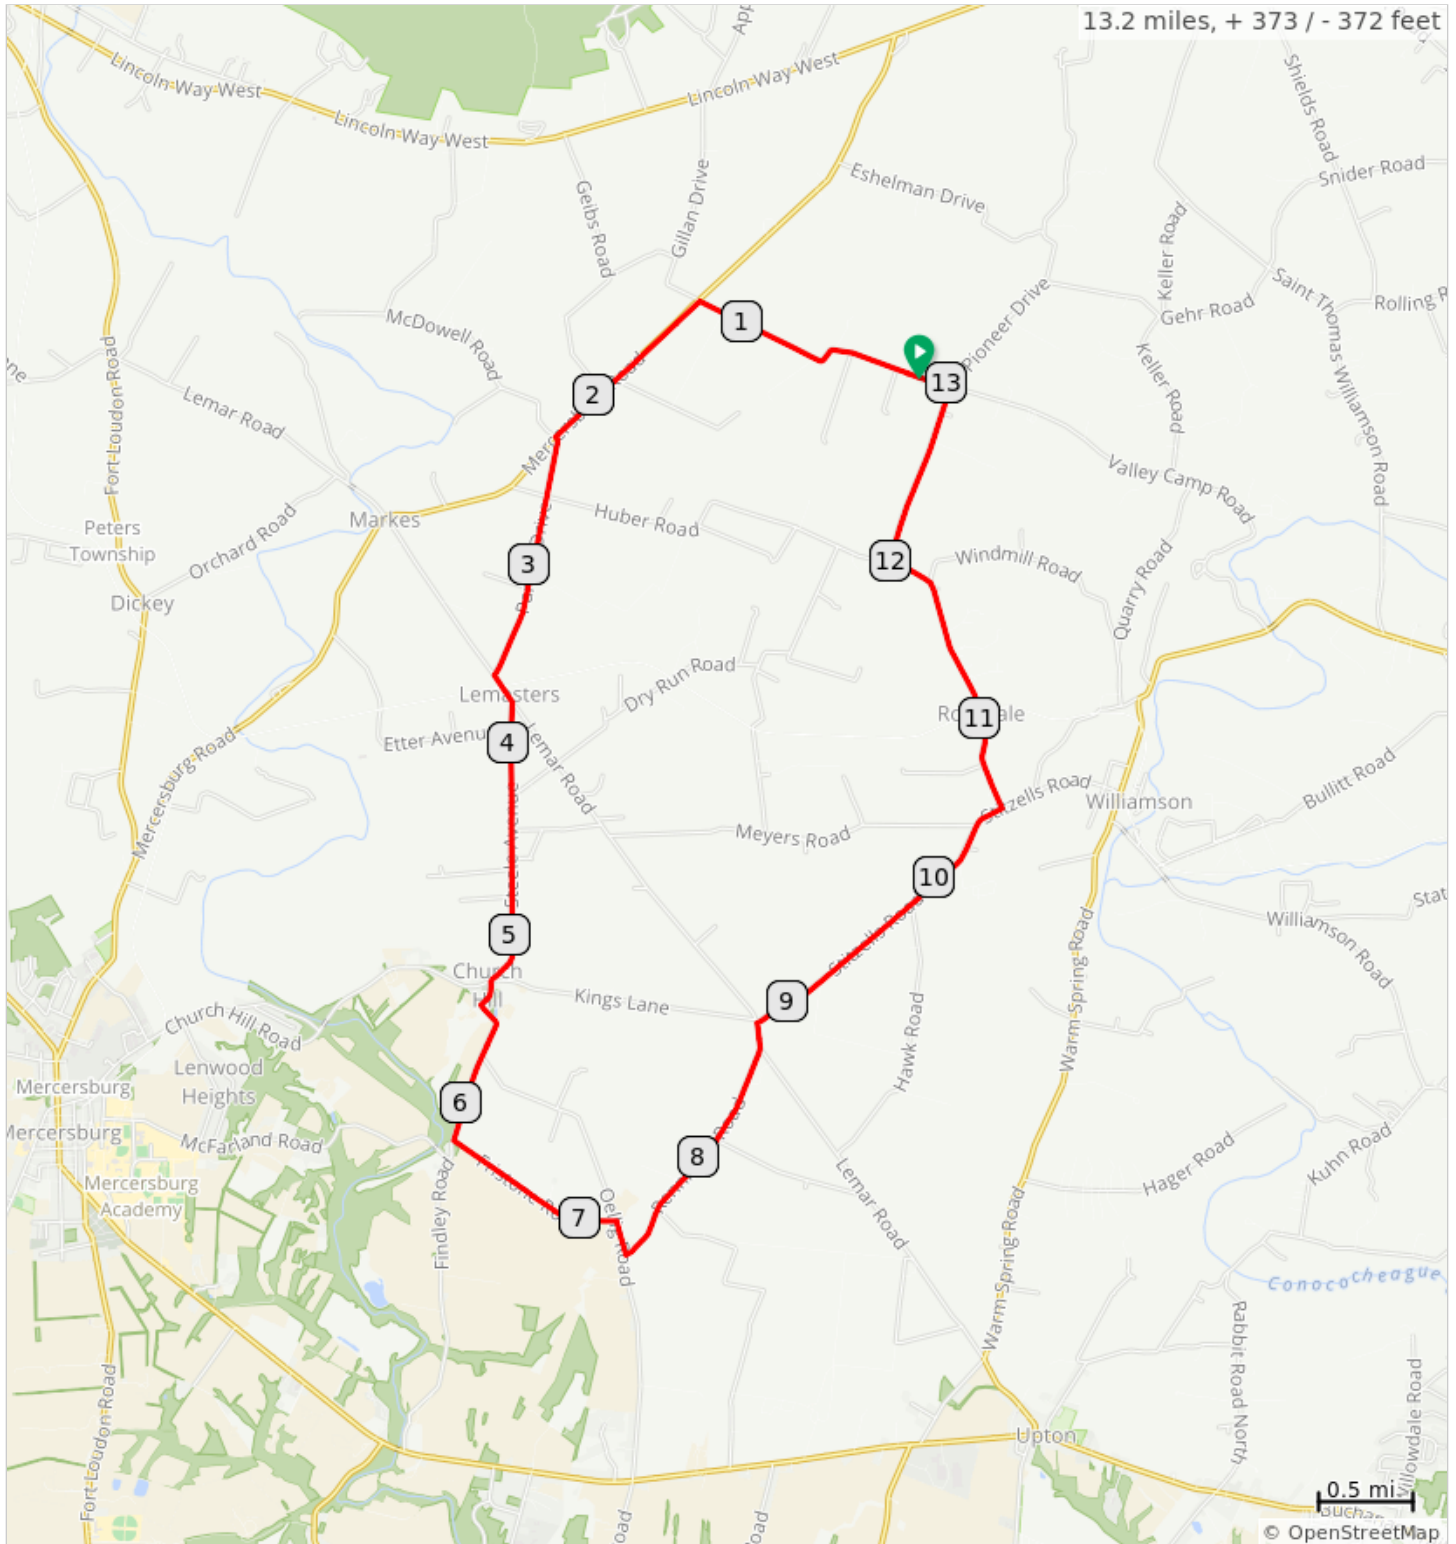

FCC Brandts Church D 2023

FCC Brandts Church D 2023

Dist	Note
0.0	Start of route
1.3	L onto PA-416 S
2.3	L onto Parnell Dr
3.6	L onto Lemar Rd
3.8	Slight R onto Steele Ave
5.3	Slight L onto Findley Rd
5.4	L to stay on Findley Rd
6.2	L onto Fristone Rd
7.2	R onto Oellig Rd
7.4	L onto Renninger Rd
8.7	Continue onto Lemar Rd
8.8	R onto Stitzells Rd
10.5	L onto Rockdale Rd
12.0	R onto Pioneer Dr
13.0	L onto Brandts Church Rd
13.2	End of route

13.2 miles. +352/-350 feet
