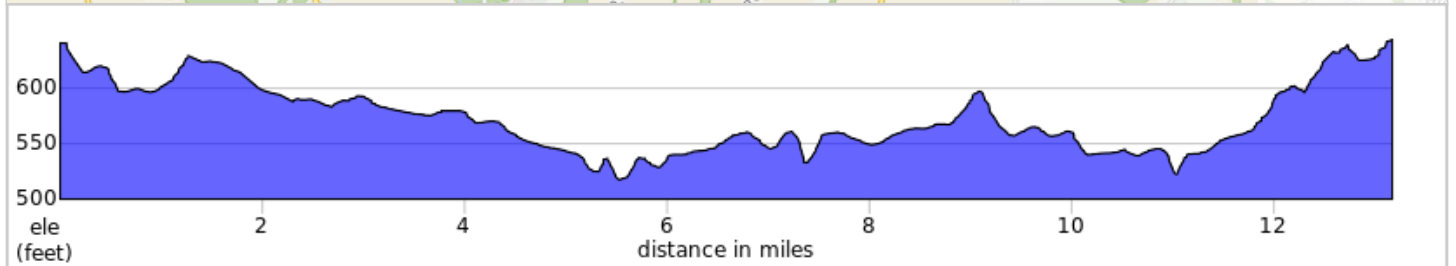

FCC Brandts Church D 2023

FCC Brandts Church D 2023

Dist	Note
0.0	Start of route
1.3	L onto PA-416 S
2.3	L onto Parnell Dr
3.6	L onto Lemar Rd
3.8	Slight R onto Steele Ave
5.3	Slight L onto Findley Rd
5.4	L to stay on Findley Rd
6.2	L onto Fristone Rd
7.2	R onto Oellig Rd
7.4	L onto Renninger Rd
8.7	Continue onto Lemar Rd
8.8	R onto Stitzells Rd
10.5	L onto Rockdale Rd
12.0	R onto Pioneer Dr
13.0	L onto Brandts Church Rd
13.2	End of route

13.2 miles. +352/-350 feet
